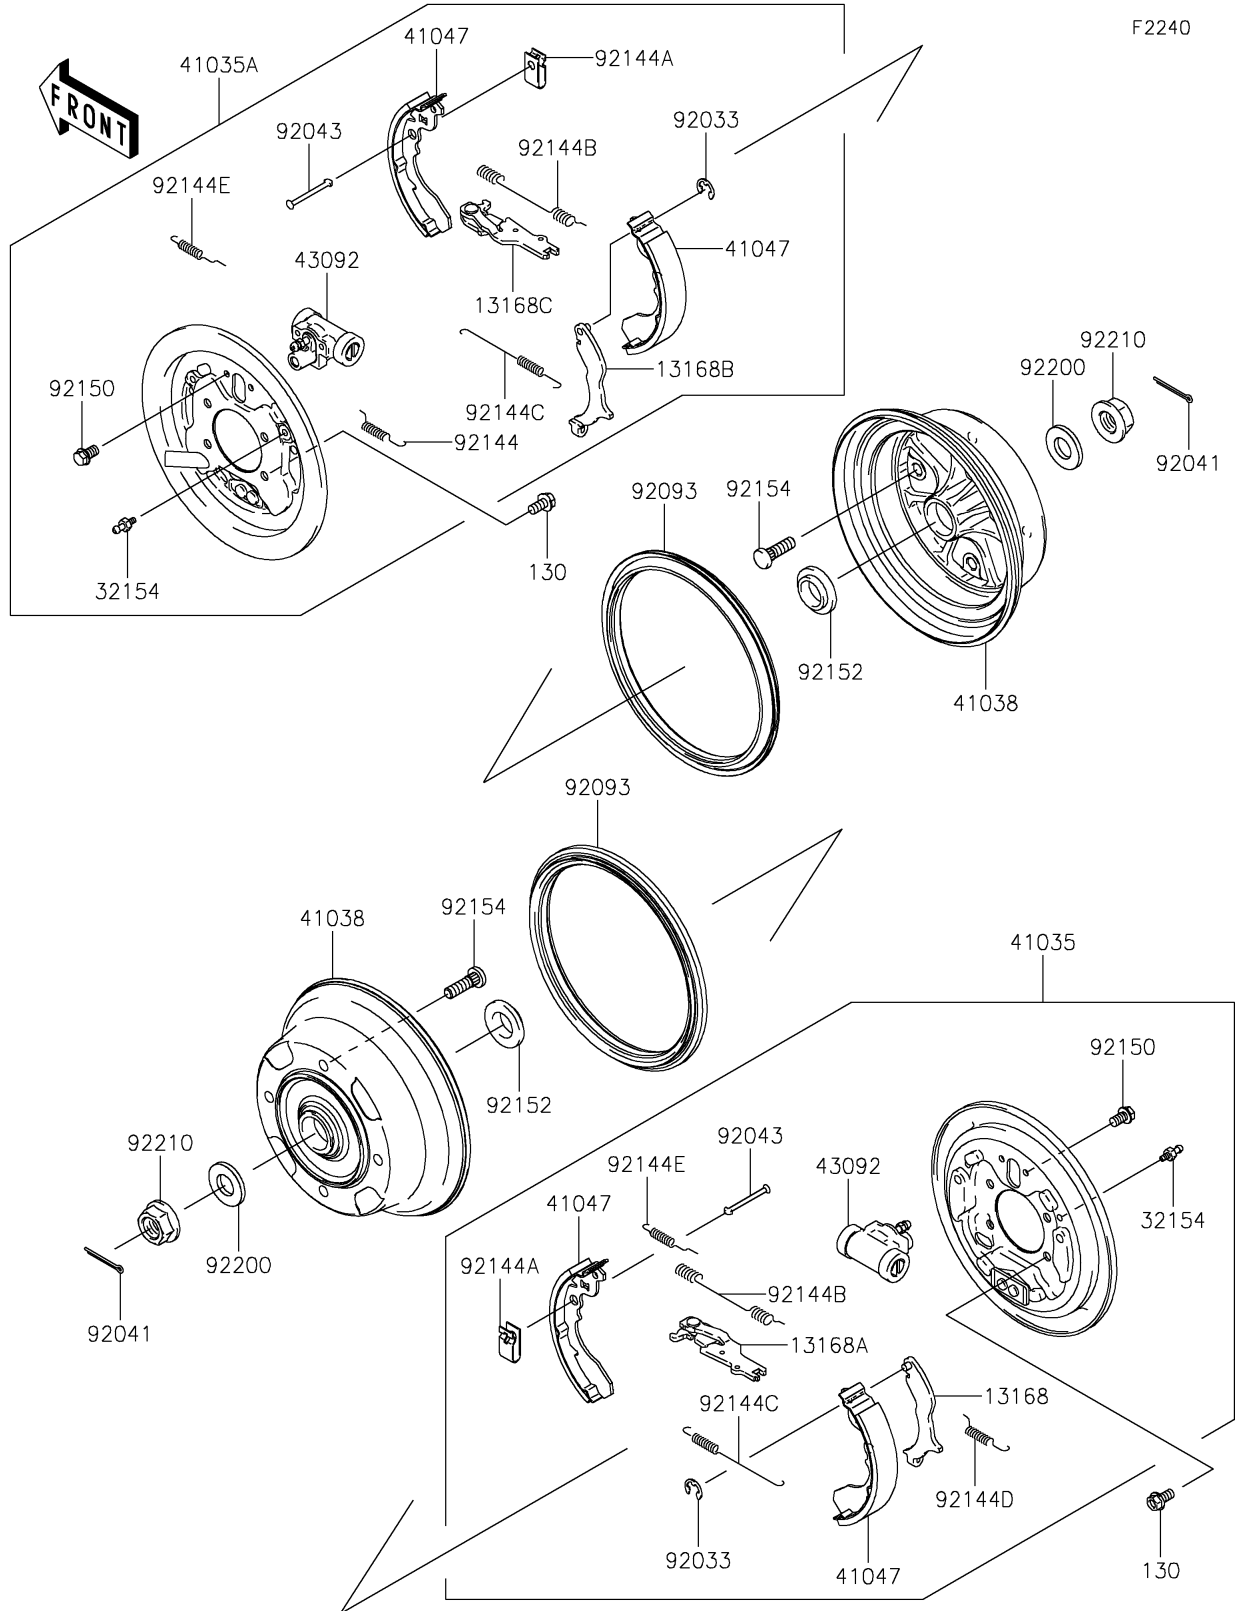

2021 MULE SX™ 4x4 XC LE FI PARTS DIAGRAM

Rear Hubs/Brakes

2021 MULE SX™ 4x4 XC LE FI PARTS LIST

Rear Hubs/Brakes

ITEM NAME	PART NUMBER	QUANTITY
LEVER,BRAKE,LH (Ref # 13168)	13168-0065	1
LEVER,BRAKE,LH (Ref # 13168A)	13168-0066	1
LEVER,BRAKE,RH (Ref # 13168B)	13168-0067	1
LEVER,BRAKE,RH (Ref # 13168C)	13168-0068	1
PIPE (Ref # 32154)	32154-0335	2
PANEL-ASSY-BRAKE,RR,LH (Ref # 41035)	41035-0743	1
PANEL-ASSY-BRAKE,RR,RH (Ref # 41035A)	41035-0744	1
DRUM,REAR BRAKE (Ref # 41038)	41038-0583	2
SHOE-ASSY-BRAKE,RR (Ref # 41047)	41047-7501	4
CYLINDER,BRAKE (Ref # 43092)	43092-0004	2
RING-SNAP (Ref # 92033)	92033-1279	2
COTTER,4.0X35 (Ref # 92041)	92041-1053	2
PIN,SHOE HOLD (Ref # 92043)	92043-1460	4
SEAL,BS184.8X13.5-1 (Ref # 92093)	92093-0031	2
SPRING,RH (Ref # 92144)	92144-1608	1
SPRING,SHOE HOLD (Ref # 92144A)	92144-1609	4
SPRING,RETURN,UPP (Ref # 92144B)	92144-1612	2
SPRING,RETURN,LWR (Ref # 92144C)	92144-1613	2
SPRING,LH (Ref # 92144D)	92144-1614	1
SPRING (Ref # 92144E)	92144-1615	2
BOLT,FLANGED,6X10 (Ref # 92150)	92150-1664	4
COLLAR (Ref # 92152)	92152-0284	2
BOLT,10X34.6 (Ref # 92154)	92154-1482	8
WASHER,20.5X41.0X4.5 (Ref # 92200)	92200-1795	2
NUT,FLANGED,20MM (Ref # 92210)	92210-2093	2
BOLT-FLANGED,8X16 (Ref # 130)	130CA0816	8