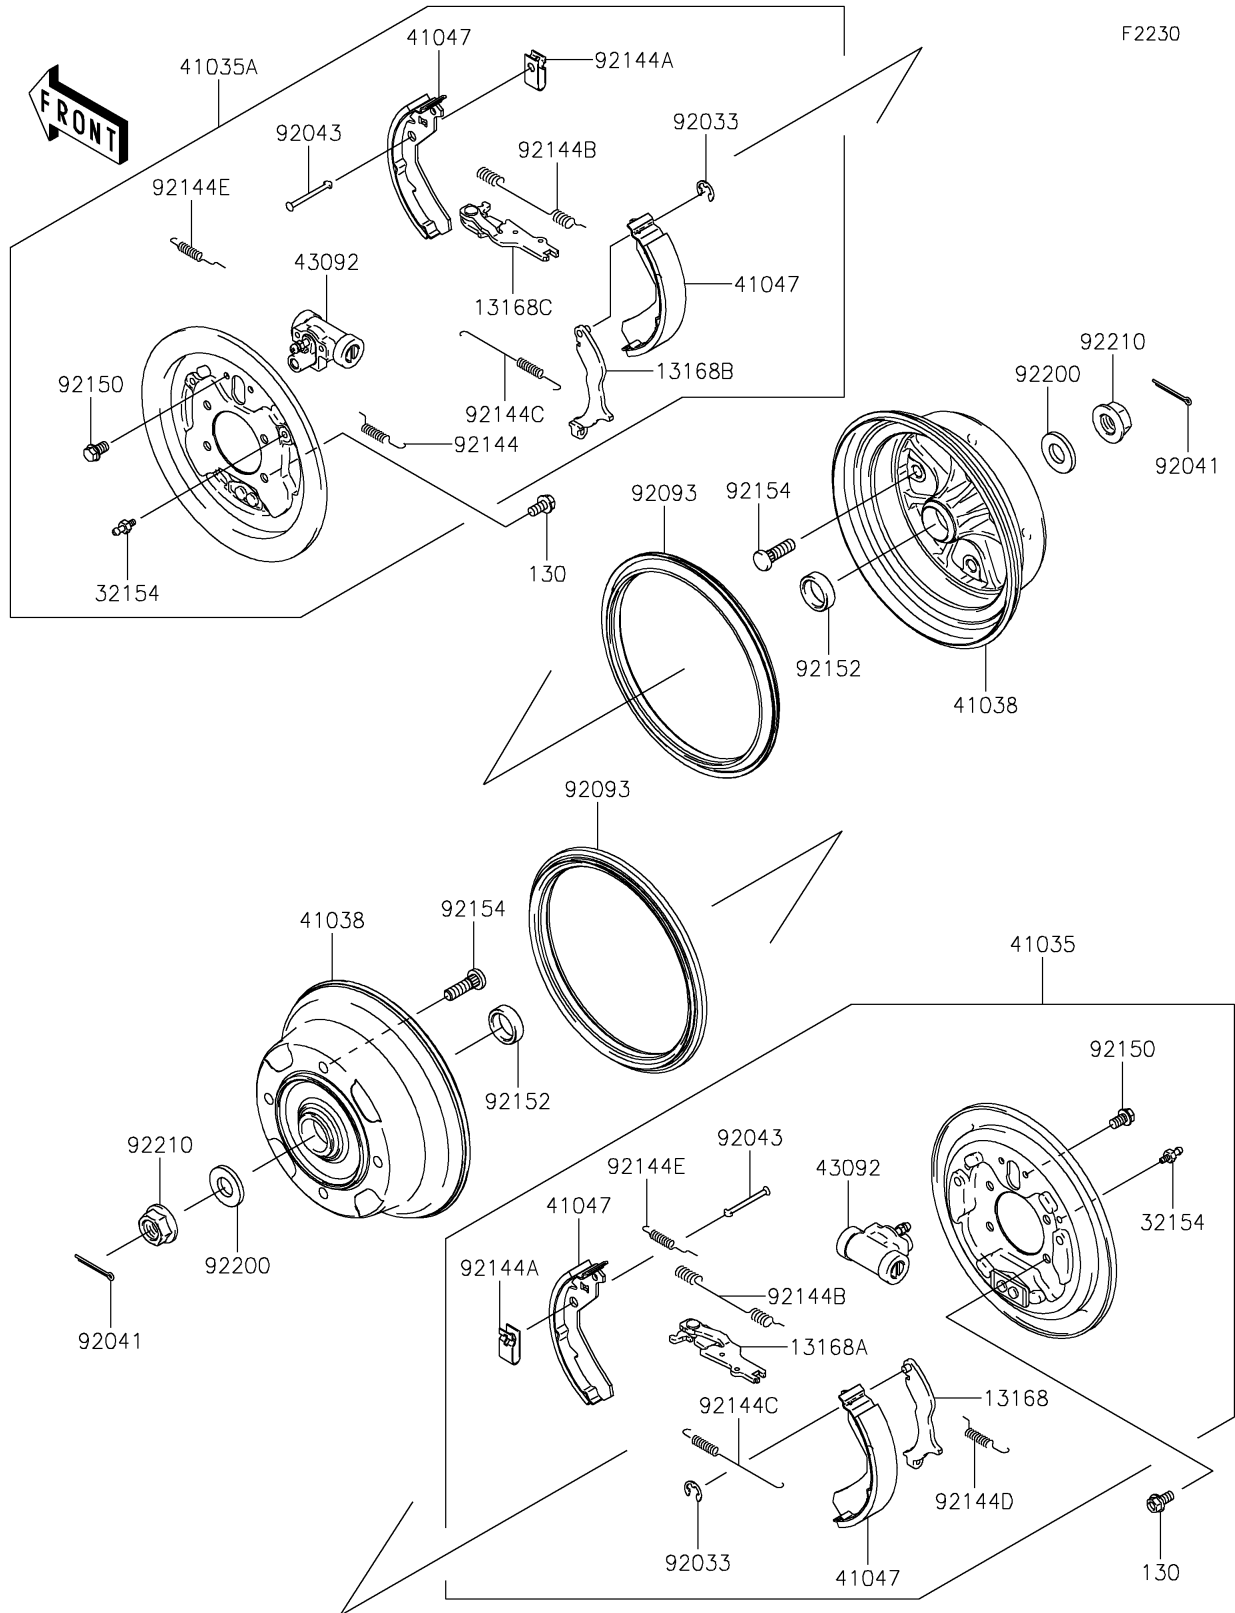

2021 MULE SX™ 4x4 XC LE FI PARTS DIAGRAM

Front Hubs/Brakes

2021 MULE SX™ 4x4 XC LE FI PARTS LIST

Front Hubs/Brakes

ITEM NAME	PART NUMBER	QUANTITY
LEVER,BRAKE,LH (Ref # 13168)	13168-0065	1
LEVER,BRAKE,LH (Ref # 13168A)	13168-0066	1
LEVER,BRAKE,RH (Ref # 13168B)	13168-0067	1
LEVER,BRAKE,RH (Ref # 13168C)	13168-0068	1
PIPE (Ref # 32154)	32154-0335	2
PANEL-ASSY-BRAKE,FR,LH (Ref # 41035)	41035-0741	1
PANEL-ASSY-BRAKE,FR,RH (Ref # 41035A)	41035-0742	1
DRUM,FRONT BRAKE (Ref # 41038)	41038-0582	2
SHOE-ASSY-BRAKE (Ref # 41047)	41047-0001	4
CYLINDER,BRAKE (Ref # 43092)	43092-0004	2
RING-SNAP (Ref # 92033)	92033-1279	2
COTTER,4.0X35 (Ref # 92041)	92041-1053	2
PIN,SHOE HOLD (Ref # 92043)	92043-1460	4
SEAL,BS184.8X13.5-1 (Ref # 92093)	92093-0031	2
SPRING,RH (Ref # 92144)	92144-1608	1
SPRING,SHOE HOLD (Ref # 92144A)	92144-1609	4
SPRING,RETURN,UPP (Ref # 92144B)	92144-1612	2
SPRING,RETURN,LWR (Ref # 92144C)	92144-1613	2
SPRING,LH (Ref # 92144D)	92144-1614	1
SPRING (Ref # 92144E)	92144-1615	2
BOLT,FLANGED,6X10 (Ref # 92150)	92150-1664	4
COLLAR,25X34X10 (Ref # 92152)	92152-0164	2
BOLT,10X34.6 (Ref # 92154)	92154-1482	8
WASHER,18.5X38X4.5 (Ref # 92200)	92200-1794	2
NUT,FLANGED,18MM (Ref # 92210)	92210-0132	2
BOLT-FLANGED,8X16 (Ref # 130)	130CA0816	8