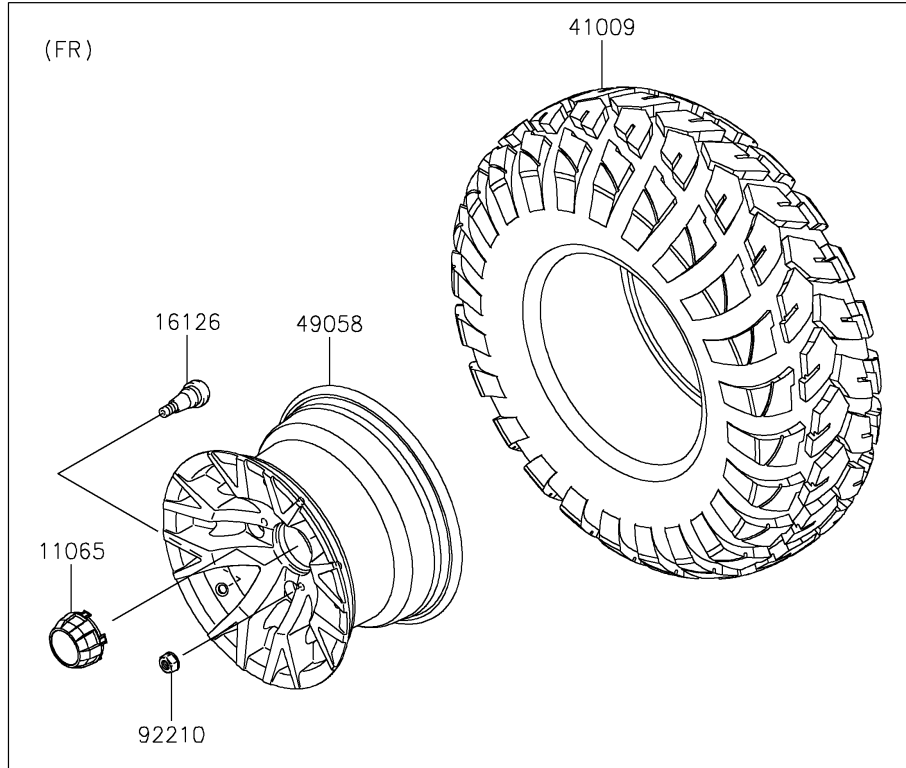

2021 MULE SX™ 4x4 XC LE FI PARTS DIAGRAM

Wheels/Tires

F2210

2021 MULE SX™ 4x4 XC LE FI PARTS LIST

Wheels/Tires

ITEM NAME	PART NUMBER	QUANTITY
CAP,WHEEL,F.BLACK (Ref # 11065)	11065-0893-6Z	4
VALVE (Ref # 16126)	16126-4001	4
TIRE,26X9.00R12 4PR,FRONTIER (Ref # 41009)	41009-0696	4
WHEEL,FR,12X7.5AT,BLACK (Ref # 49058)	49058-0635-31D	2
WHEEL,RR,12X7.5AT,BLACK (Ref # 49058A)	49058-0636-31D	2
NUT,LOCK,10MM (Ref # 92210)	92210-1204	16