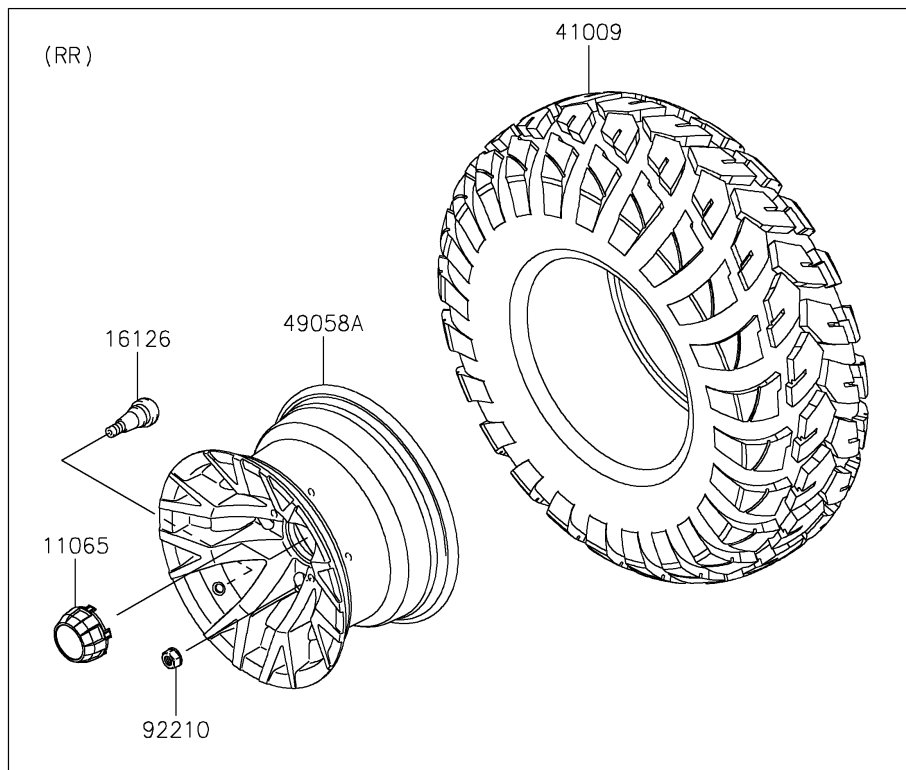

2021 MULE SX™ 4x4 XC LE FI PARTS DIAGRAM

Wheels/Tires

F2210

2021 MULE SX™ 4x4 XC LE FI PARTS LIST

Wheels/Tires

ITEM NAME	PART NUMBER	QUANTITY
CAP,WHEEL,F.BLACK (Ref # 11065)	11065-0893-6Z	4
VALVE (Ref # 16126)	16126-4001	4
TIRE,26X9.00R12 4PR,FRONTIER (Ref # 41009)	41009-0696	4
WHEEL,FR,12X7.5AT,BLACK (Ref # 49058)	49058-0635-31D	2
WHEEL,RR,12X7.5AT,BLACK (Ref # 49058A)	49058-0636-31D	2
NUT,LOCK,10MM (Ref # 92210)	92210-1204	16