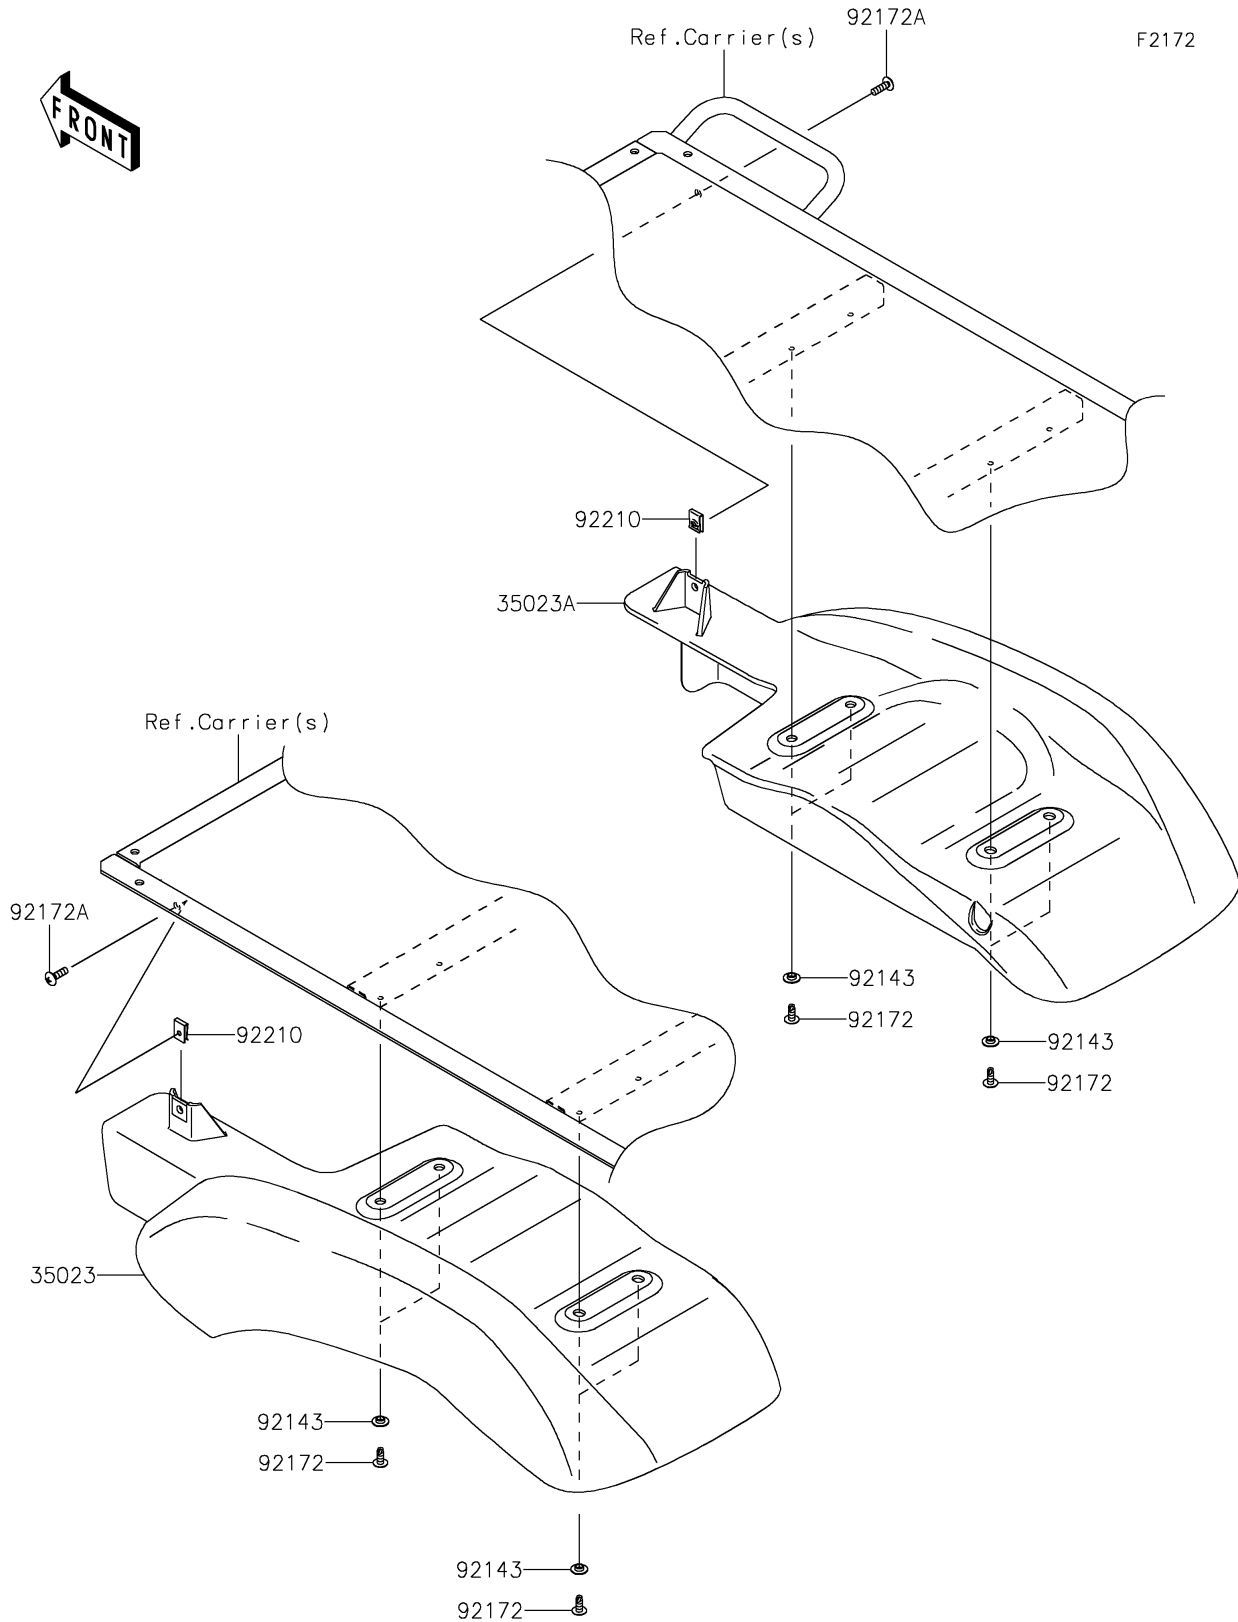

2021 MULE SX™ 4x4 XC LE FI PARTS DIAGRAM

Rear Fender(s)

2021 MULE SX™ 4x4 XC LE FI PARTS LIST

Rear Fender(s)

ITEM NAME	PART NUMBER	QUANTITY
FENDER-REAR,LH,F.BLACK (Ref # 35023)	35023-0045-6Z	1
FENDER-REAR,RH,F.BLACK (Ref # 35023A)	35023-0046-6Z	1
COLLAR (Ref # 92143)	92143-1087	8
SCREW,TAPPING,6X16 (Ref # 92172)	92172-0739	8
SCREW,TAPPING,6X20 (Ref # 92172A)	92172-0883	2
NUT,LEAF SPRING,6MM (Ref # 92210)	92210-0624	2