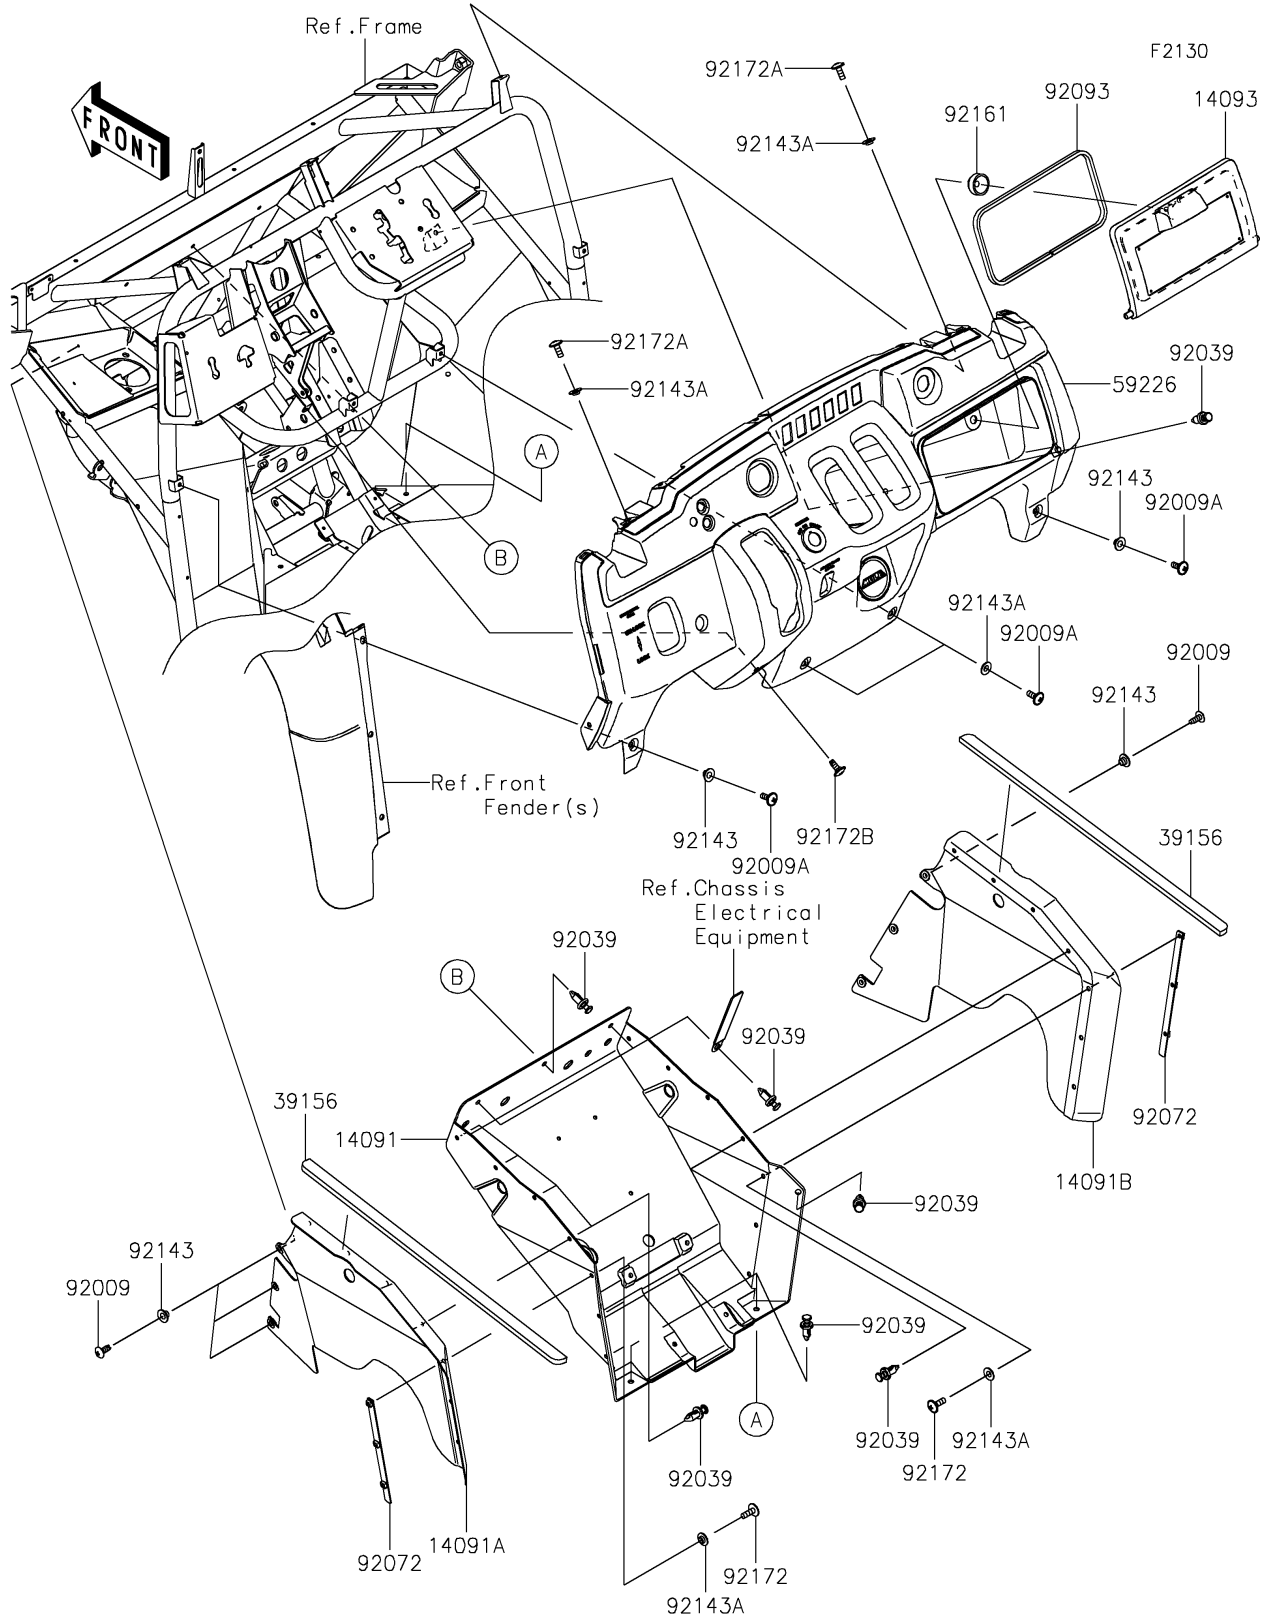

# 2021 MULE SX™ 4x4 XC LE FI PARTS DIAGRAM

## Frame Fittings(Front)

### Frame Fittings(Front)

ITEM NAME	PART NUMBER	QUANTITY
COVER,FLOOR,CNT (Ref # 14091)	14091-0408	1
COVER,FLOOR,SIDE,LH (Ref # 14091A)	14091-0424	1
COVER,FLOOR,SIDE,RH (Ref # 14091B)	14091-0425	1
COVER,GLOVE BOX (Ref # 14093)	14093-0396	1
PAD (Ref # 39156)	39156-0071	2
PANEL-CONTROL (Ref # 59226)	59226-0742	1
SCREW,TAPPING,6X16 (Ref # 92009)	92009-1166	6
SCREW,6X16 (Ref # 92009A)	92009-1621	4
RIVET (Ref # 92039)	92039-0776	16
BAND (Ref # 92072)	92072-0042	2
SEAL,6X10 (Ref # 92093)	92093-0658	1
COLLAR (Ref # 92143)	92143-1057	8
COLLAR (Ref # 92143A)	92143-1087	10
DAMPER (Ref # 92161)	92161-0568	1
SCREW,6X18 (Ref # 92172)	92172-0002	6
SCREW,6X16 (Ref # 92172A)	92172-0236	2
SCREW,6X16 (Ref # 92172B)	92172-0711	1