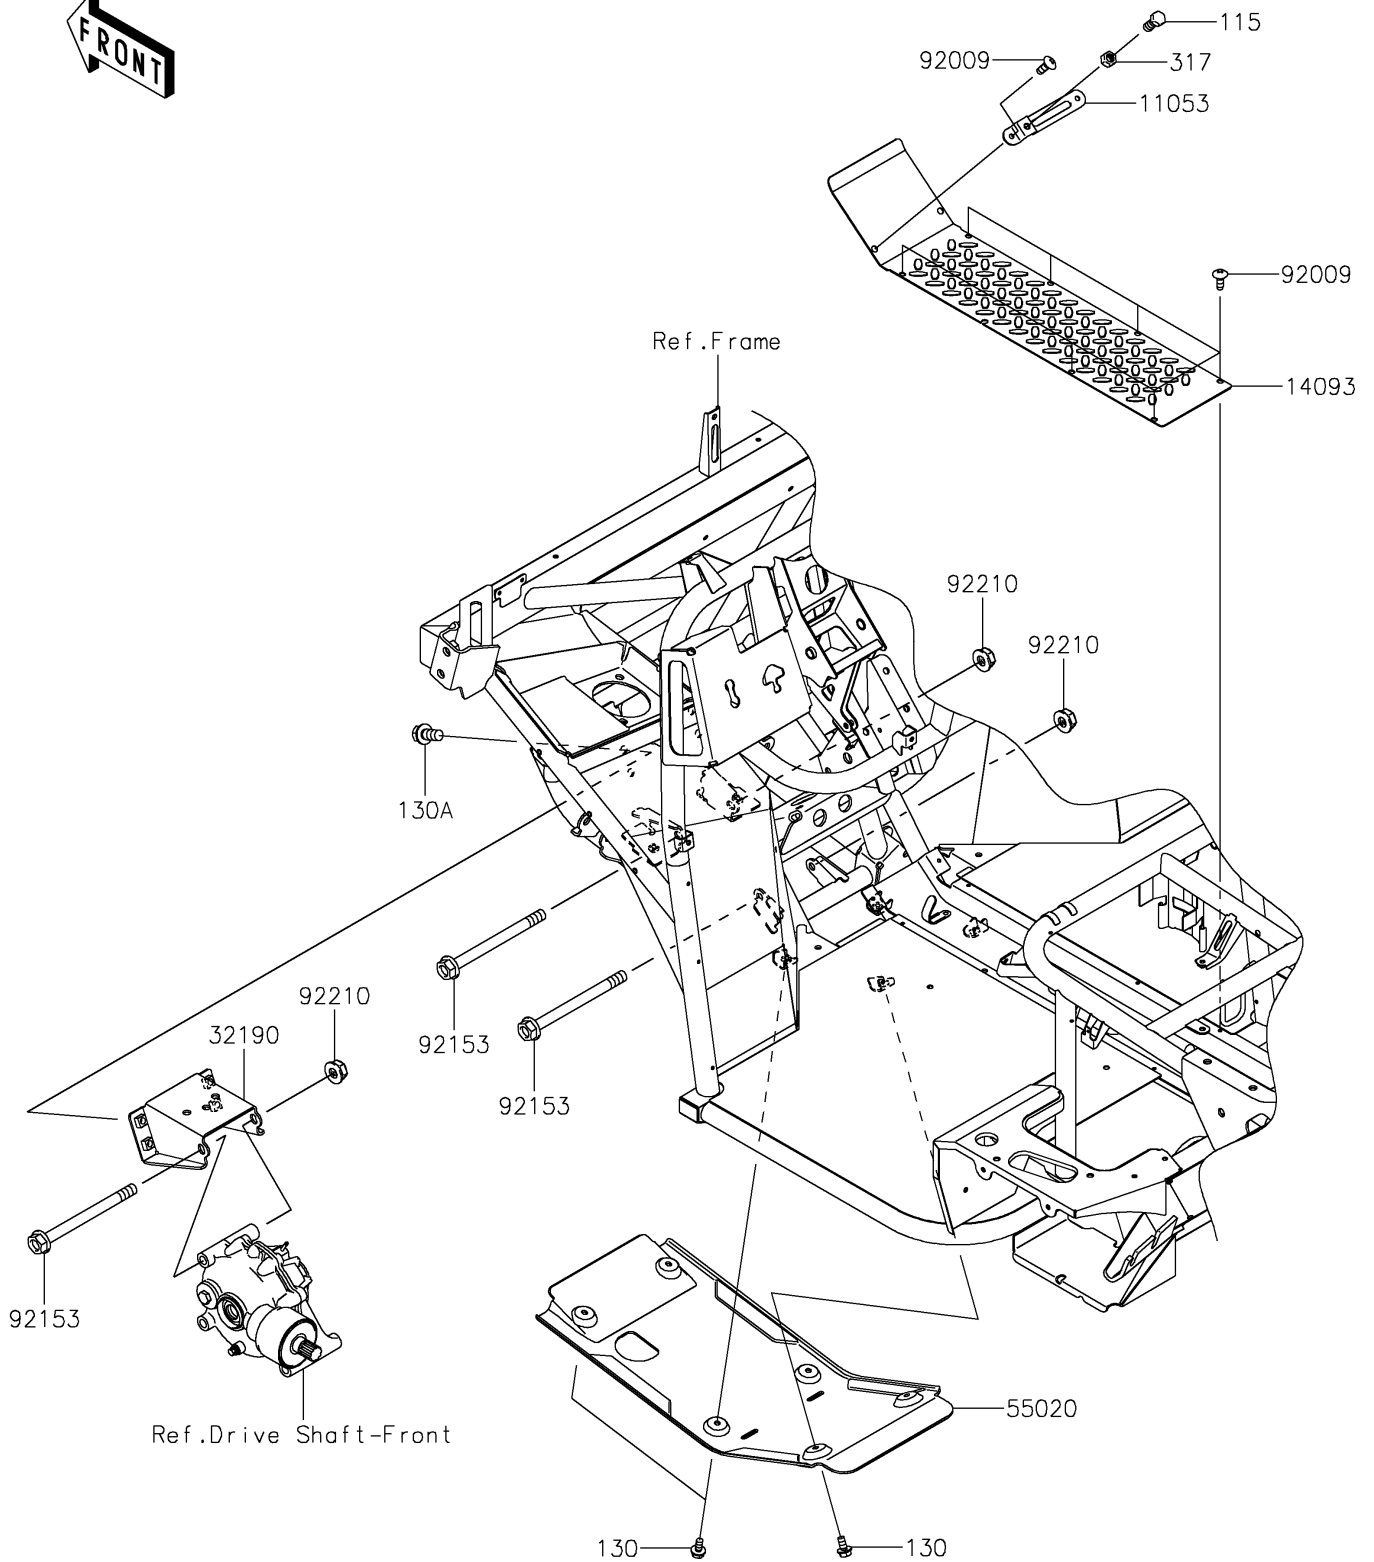

2021 MULE SX™ 4x4 XC LE FI PARTS DIAGRAM

Engine Mount

F2122

2021 MULE SX™ 4x4 XC LE FI PARTS LIST

Engine Mount

ITEM NAME	PART NUMBER	QUANTITY
BRACKET,THROTTLE LEVER (Ref # 11053)	11053-1670	1
COVER,FLOOR,CNT (Ref # 14093)	14093-0469	1
BRACKET-ENGINE (Ref # 32190)	32190-0639	1
GUARD,FRONT DIFF (Ref # 55020)	55020-0165	1
SCREW,TAPPING,6X16 (Ref # 92009)	92009-1166	9
BOLT,FLANGED,10X120 (Ref # 92153)	92153-7502	3
NUT,LOCK,FLANGED,10MM (Ref # 92210)	92210-0276	3
BOLT-SMALL-UPSET,8X20 (Ref # 115)	115BA0820	1
BOLT-FLANGED,6X12 (Ref # 130)	130BA0612	6
BOLT-FLANGED,10X20 (Ref # 130A)	130BA1020	4
NUT-HEX-SMALL,8MM (Ref # 317)	317BA0800	1