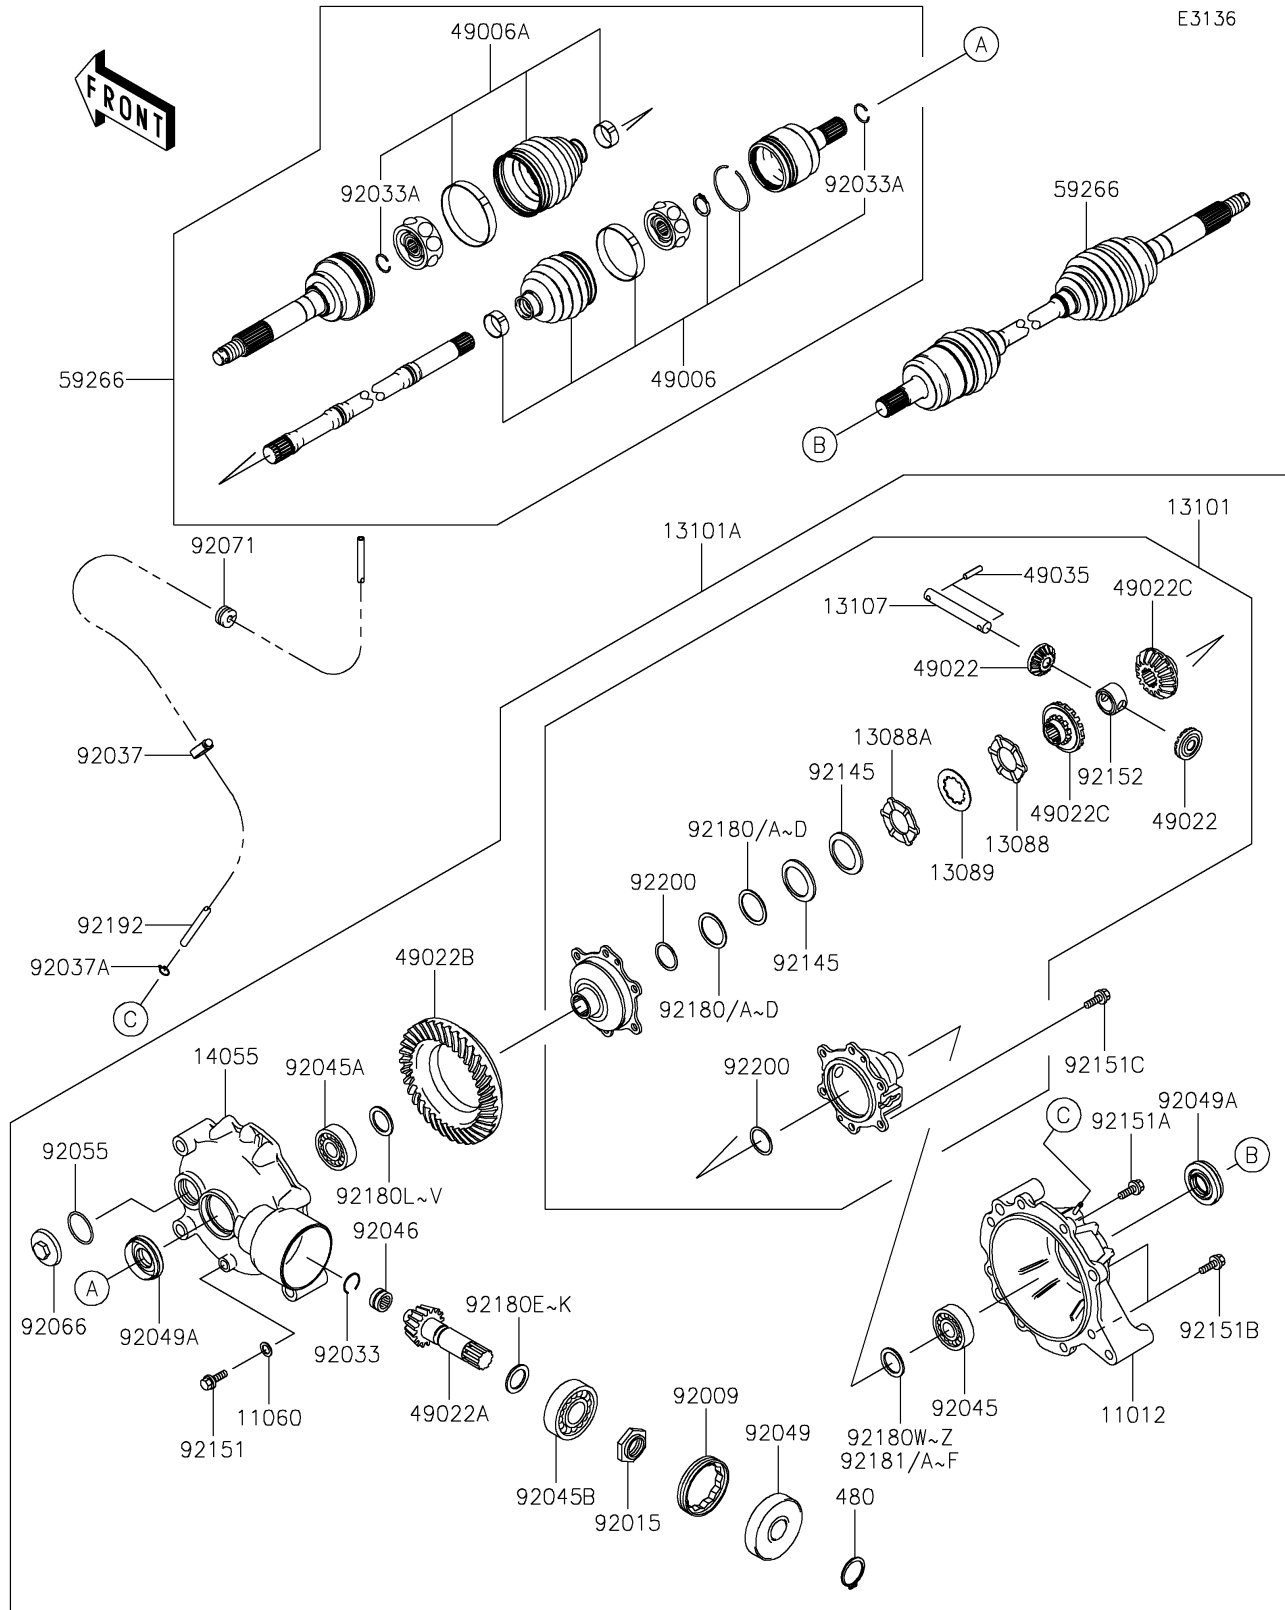

2021 MULE SX™ 4x4 XC LE FI PARTS DIAGRAM

Drive Shaft-Front