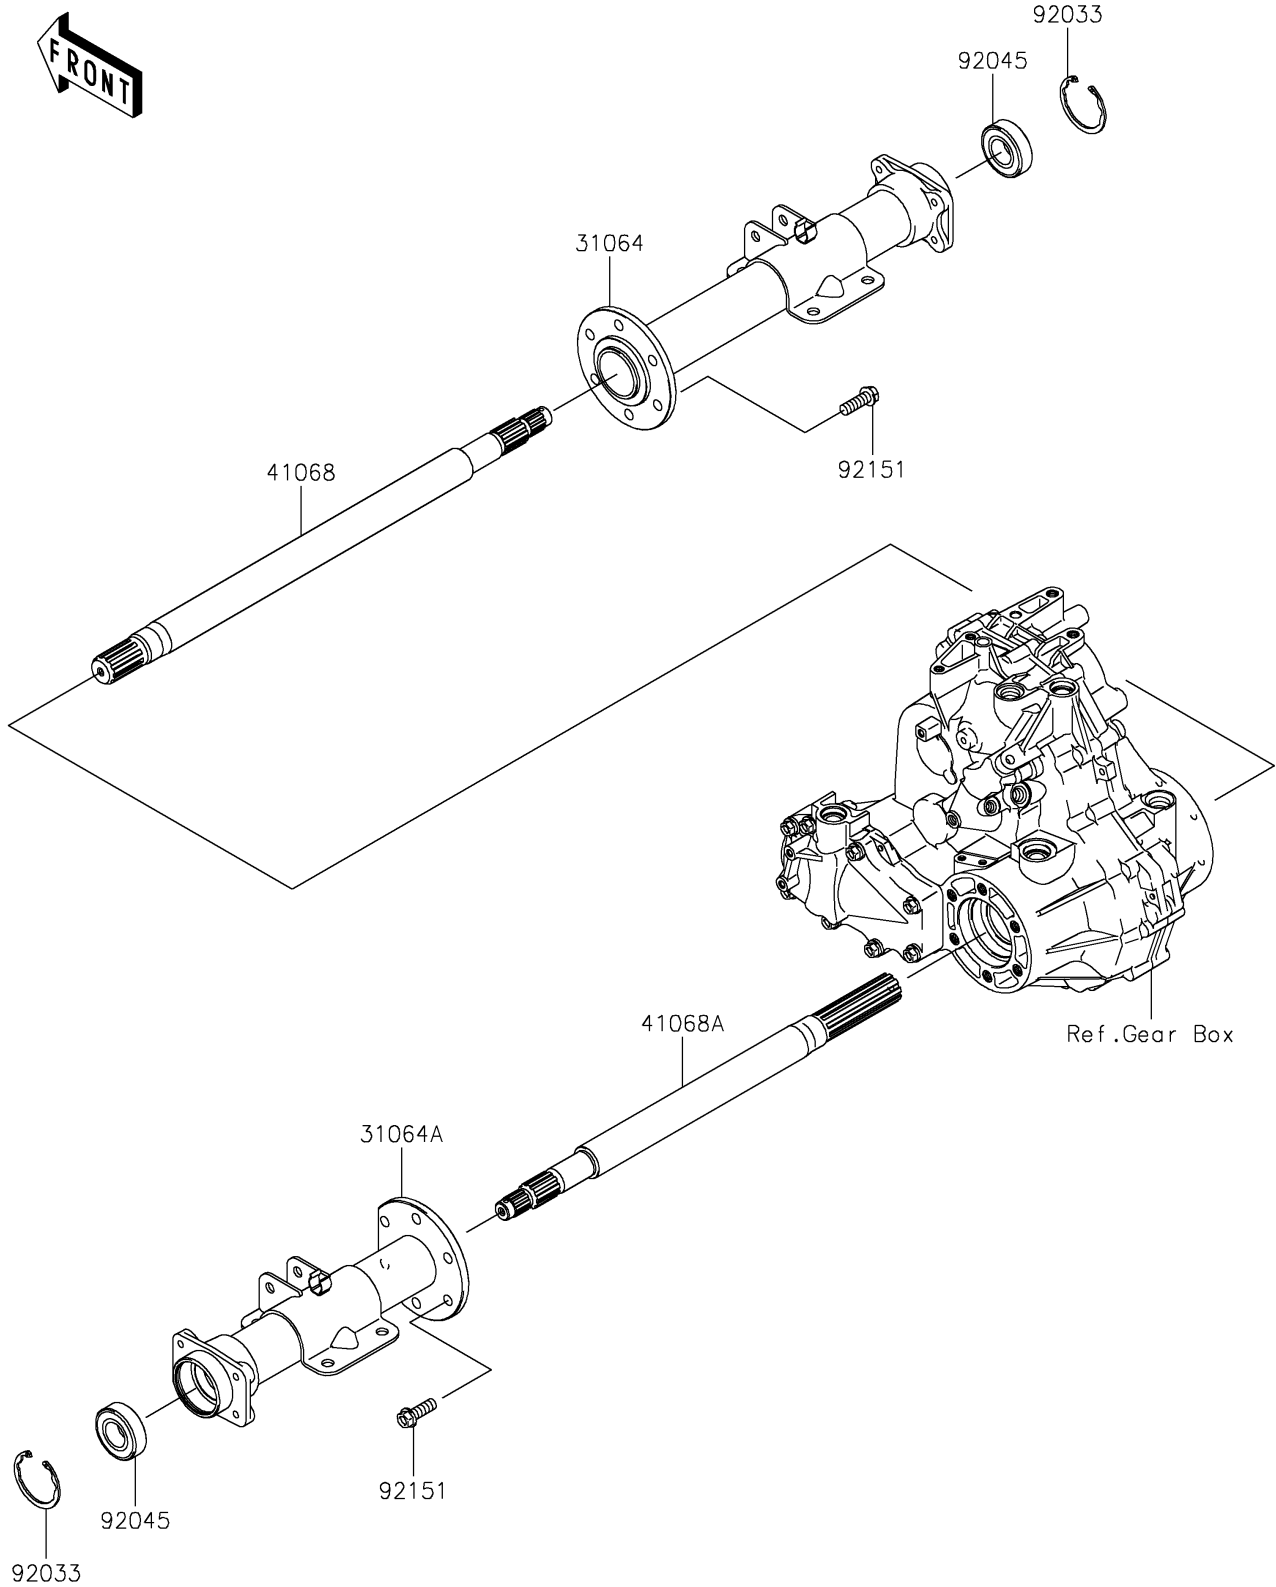

2021 MULE SX™ 4x4 XC LE FI PARTS DIAGRAM

Rear Axle

E3133

2021 MULE SX™ 4x4 XC LE FI PARTS LIST

Rear Axle

ITEM NAME	PART NUMBER	QUANTITY
PIPE-COMP,RH (Ref # 31064)	31064-0709	1
PIPE-COMP,LH (Ref # 31064A)	31064-0710	1
AXLE,RH (Ref # 41068)	41068-0036	1
AXLE,LH (Ref # 41068A)	41068-0037	1
RING-SNAP (Ref # 92033)	92033-2149	2
BEARING-BALL,6205A26DDU2 (Ref # 92045)	92045-0044	2
BOLT,10X28 (Ref # 92151)	92151-2142	12