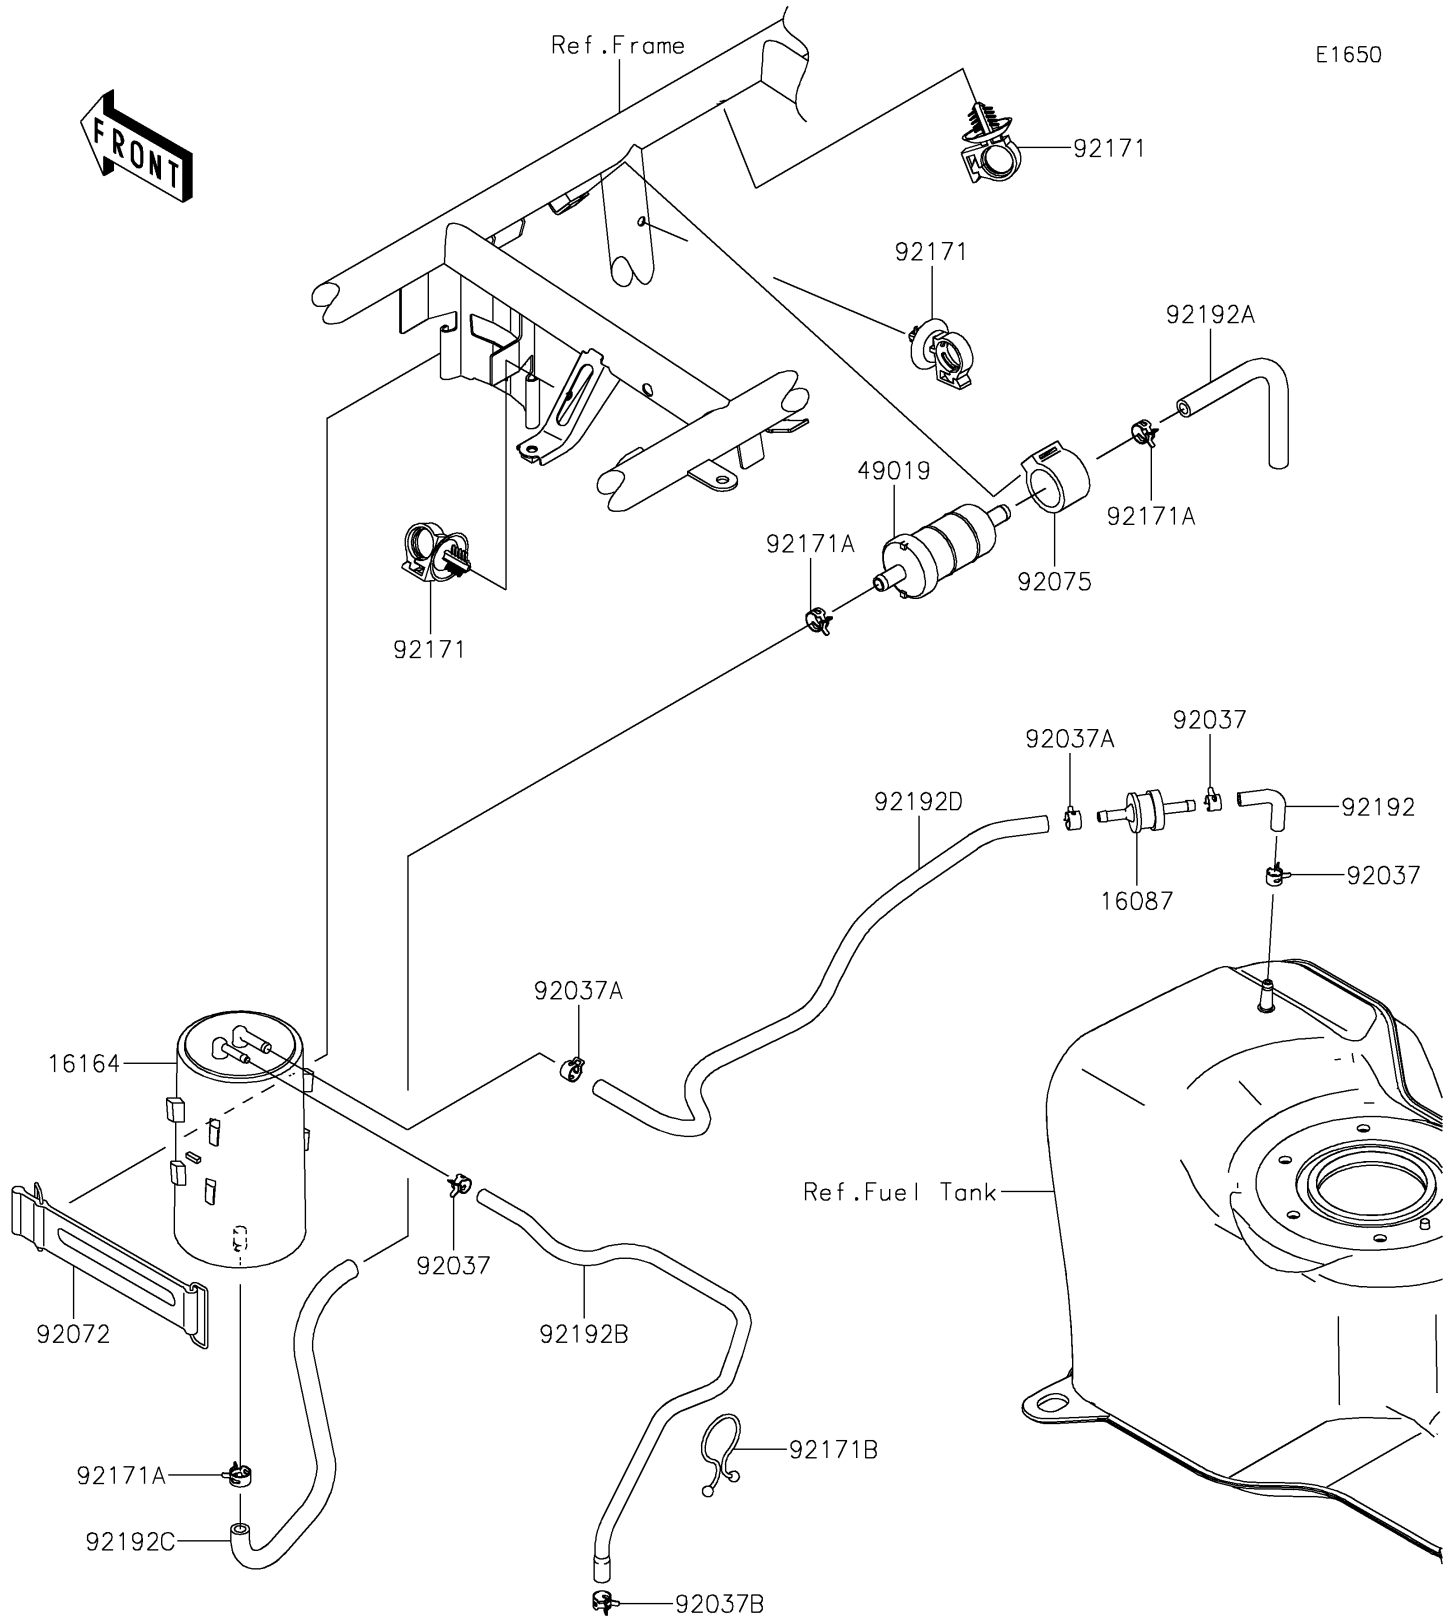

2021 MULE SX™ 4x4 XC LE FI PARTS DIAGRAM

Fuel Evaporative System

E1650

2021 MULE SX™ 4x4 XC LE FI PARTS LIST

Fuel Evaporative System

ITEM NAME	PART NUMBER	QUANTITY
VALVE-CHECK (Ref # 16087)	16087-0008	1
CANISTER (Ref # 16164)	16164-0018	1
FILTER-FUEL (Ref # 49019)	49019-0032	1
CLAMP,TUBE (Ref # 92037)	92037-1461	3
CLAMP,TUBE (Ref # 92037A)	92037-1505	2
CLAMP (Ref # 92037B)	92037-2113	1
BAND,L=168 (Ref # 92072)	92072-1306	1
DAMPER,FUEL FILTER (Ref # 92075)	92075-1853	1
CLAMP (Ref # 92171)	92171-0453	3
CLAMP (Ref # 92171A)	92171-0515	3
CLAMP (Ref # 92171B)	92171-1185	1
TUBE,FUEL TANK-CHECK VALVE (Ref # 92192)	92192-0067	1
TUBE,FILTER-AIR (Ref # 92192A)	92192-0609	1
TUBE,CANISTER-DUCT (Ref # 92192B)	92192-1027	1
TUBE,CANISTER-FILTER (Ref # 92192C)	92192-1639	1
TUBE,VALVE-CANISTER (Ref # 92192D)	92192-1641	1