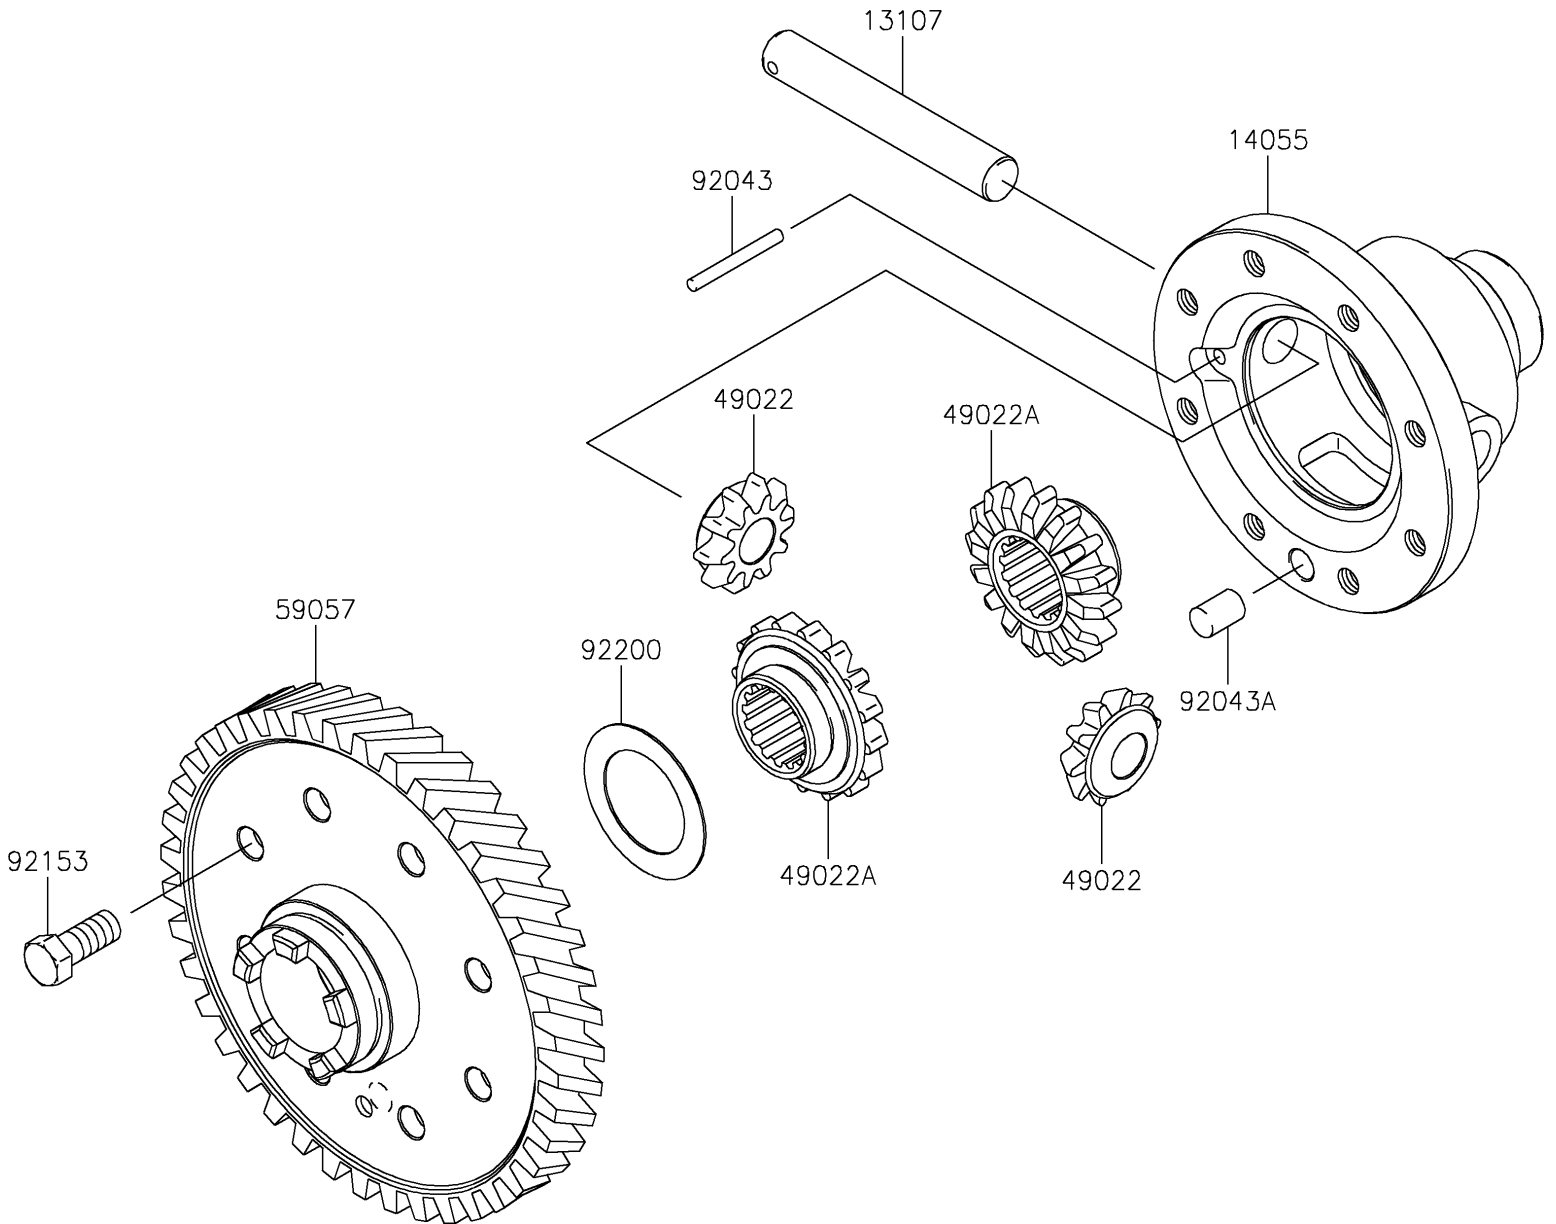

# 2021 MULE SX™ 4x4 XC LE FI PARTS DIAGRAM

Differential

E1451

## 2021 MULE SX™ 4x4 XC LE FI PARTS LIST

### Differential

ITEM NAME	PART NUMBER	QUANTITY
SHAFT,DIFF-GEAR CASE (Ref # 13107)	13107-0042	1
CASE-GEAR,DIFF (Ref # 14055)	14055-0016	1
GEAR-BEVEL,10T (Ref # 49022)	49022-0572	2
GEAR-BEVEL,16T (Ref # 49022A)	49022-0573	2
GEAR-HELICAL,64T (Ref # 59057)	59057-0005	1
PIN,4X37.8 (Ref # 92043)	92043-0052	1
PIN,10X14 (Ref # 92043A)	92043-1506	1
BOLT,10X22 (Ref # 92153)	92153-0590	8
WASHER (Ref # 92200)	92200-1077	1