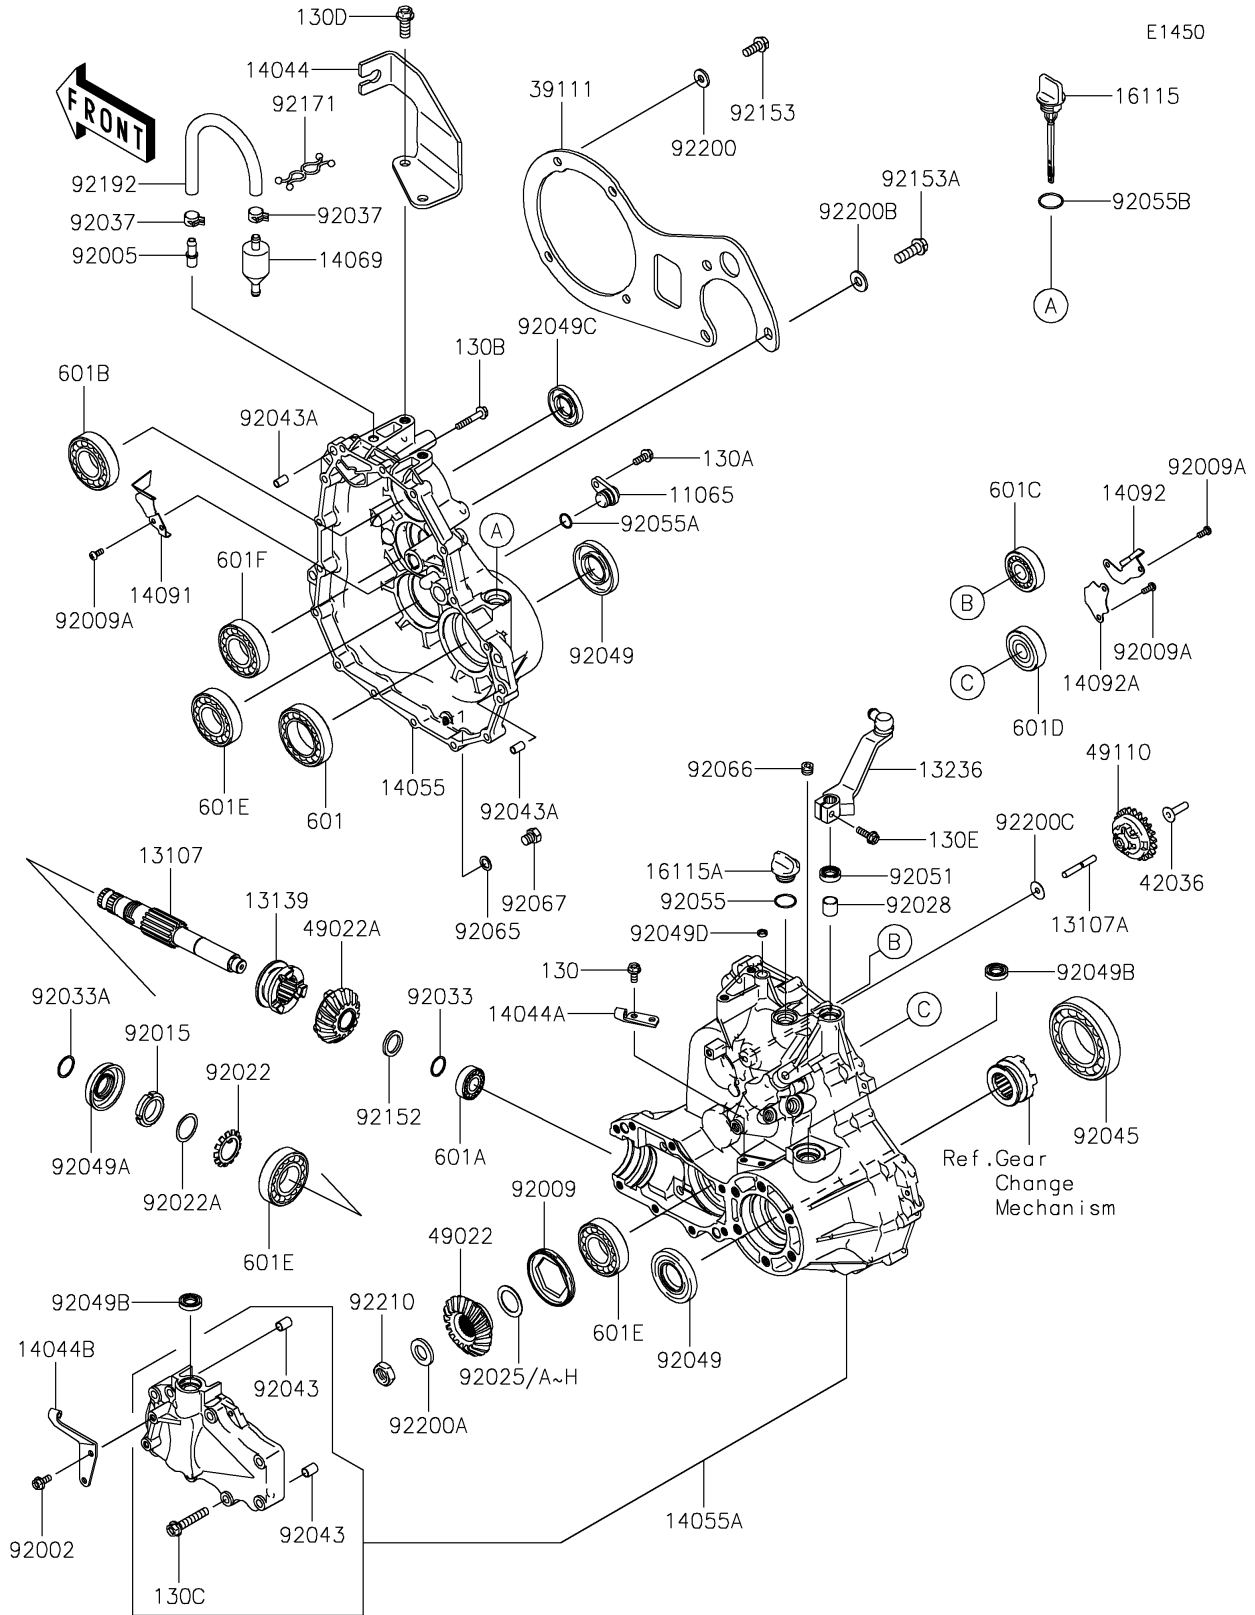

2021 MULE SX™ 4x4 XC LE FI PARTS DIAGRAM

Gear Box