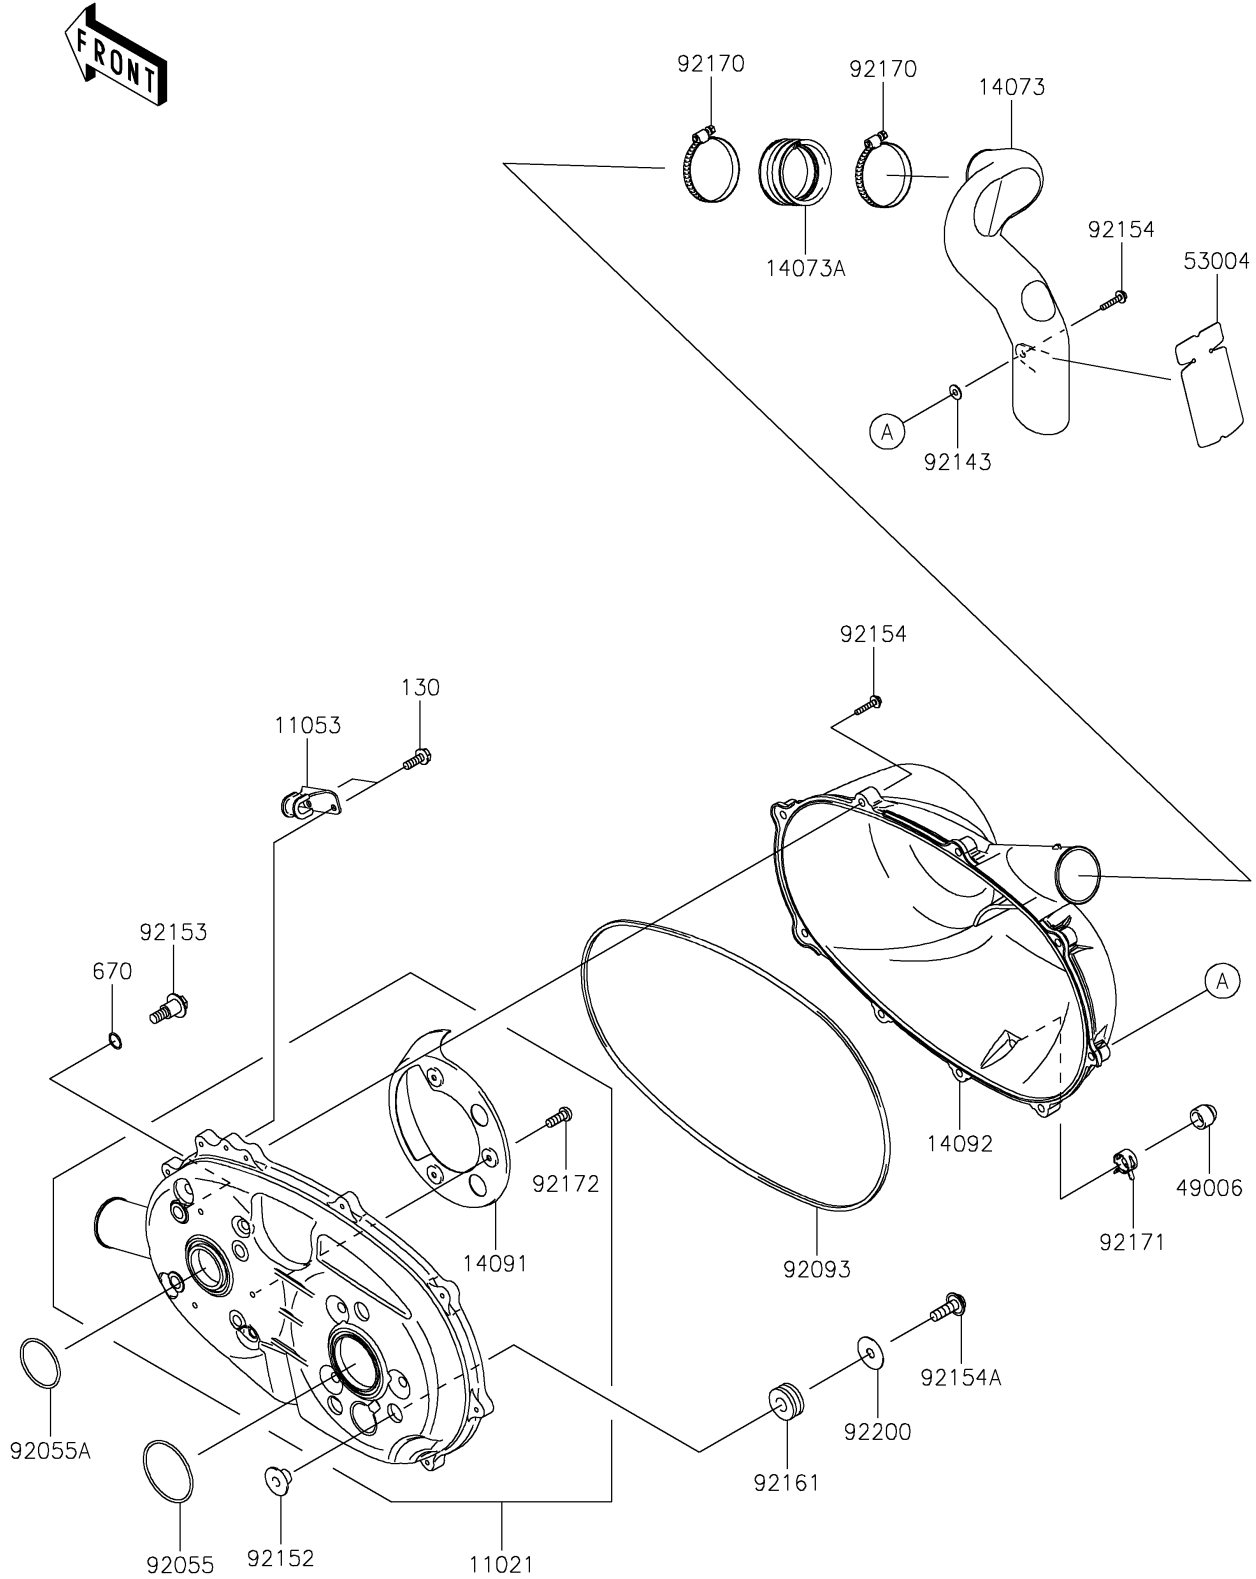

# 2021 MULE SX™ 4x4 XC LE FI PARTS DIAGRAM

## Converter Cover

E1393

## 2021 MULE SX™ 4x4 XC LE FI PARTS LIST

### Converter Cover

ITEM NAME	PART NUMBER	QUANTITY
CASE-ASSY,BELT CONVERTER (Ref # 11021)	11021-0023	1
BRACKET (Ref # 11053)	11053-1483	1
DUCT,EXHAUST (Ref # 14073)	14073-0287	1
DUCT,JOINT (Ref # 14073A)	14073-1775	1
COVER (Ref # 14091)	14091-0391	1
COVER,BELT CONVERTER (Ref # 14092)	14092-1007	1
BOOT,DRAIN (Ref # 49006)	49006-3718	1
MAT (Ref # 53004)	53004-0051	1
RING-O,64MM (Ref # 92055)	92055-0748	1
RING-O,49.4MM (Ref # 92055A)	92055-0749	1
SEAL (Ref # 92093)	92093-0586	1
COLLAR (Ref # 92143)	92143-1087	1
COLLAR (Ref # 92152)	92152-0894	3
BOLT,8X26.5 (Ref # 92153)	92153-0594	4
BOLT,6X35 (Ref # 92154)	92154-0342	9
BOLT,FLANGED,8X25 (Ref # 92154A)	92154-1068	3
DAMPER (Ref # 92161)	92161-1484	3
CLAMP (Ref # 92170)	92170-1764	2
CLAMP (Ref # 92171)	92171-0329	1
SCREW,5X14 (Ref # 92172)	92172-0166	3
WASHER,8.5X29X0.8 (Ref # 92200)	92200-0574	3
BOLT-FLANGED,6X18 (Ref # 130)	130BA0618	2
O RING,12MM (Ref # 670)	670D2012	4