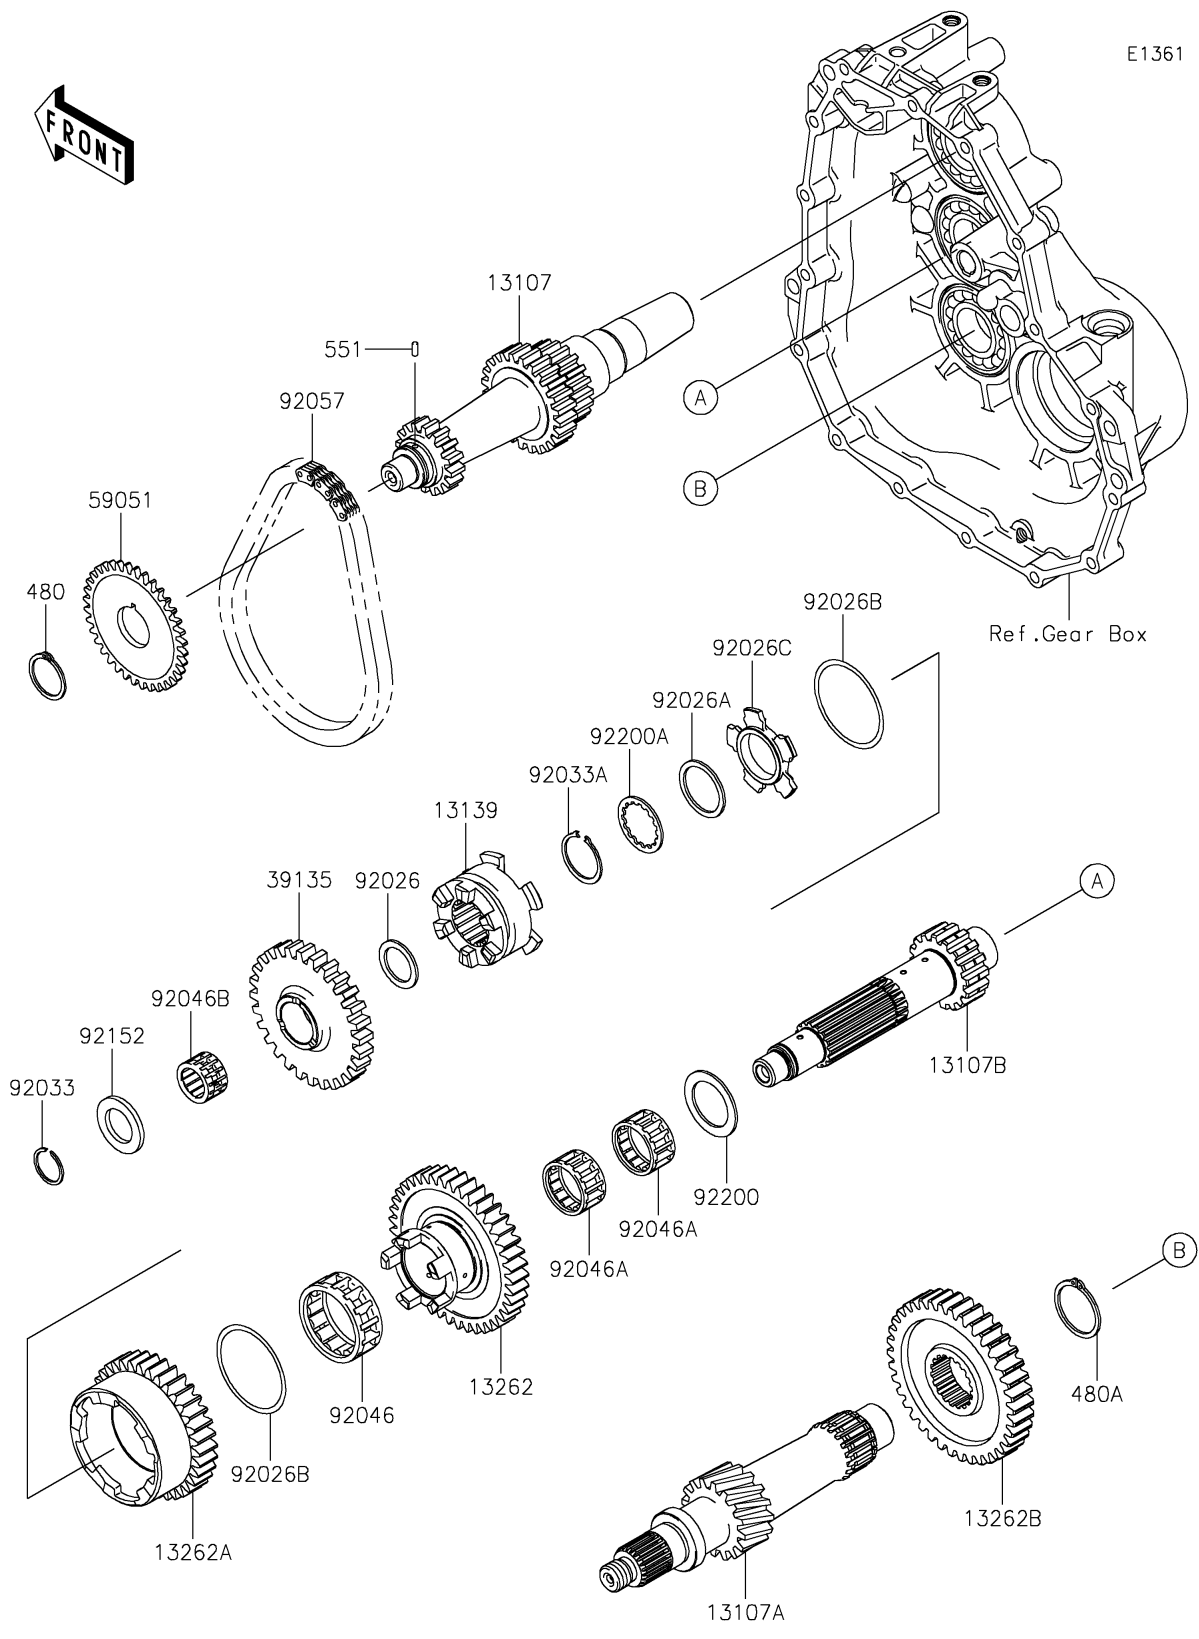

# 2021 MULE SX™ 4x4 XC LE FI PARTS DIAGRAM

Transmission

## 2021 MULE SX™ 4x4 XC LE FI PARTS LIST

### Transmission

ITEM NAME	PART NUMBER	QUANTITY
SHAFT,FIRST,INPUT,16T&24T&19T (Ref # 13107)	13107-0039	1
SHAFT,THIRD,16T (Ref # 13107A)	13107-0088	1
SHAFT,2ND,17T (Ref # 13107B)	13107-0222	1
SHIFTER,FR/RR (Ref # 13139)	13139-0004	1
GEAR,LOW,41T (Ref # 13262)	13262-0106	1
GEAR,HIGH,35T (Ref # 13262A)	13262-0107	1
GEAR-TRANSMISSION SPUR,38T (Ref # 13262B)	13262-0742	1
SPROCKET-DRIVEN,30T (Ref # 39135)	39135-0001	1
GEAR-SPUR,37T (Ref # 59051)	59051-0049	1
SPACER,21.2X29X1.6 (Ref # 92026)	92026-1568	1
SPACER,28.2X34.5X1.6 (Ref # 92026A)	92026-1587	1
SPACER,48.2X54.3X1.0 (Ref # 92026B)	92026-1599	2
SPACER,HI&LOW (Ref # 92026C)	92026-1600	1
RING-SNAP,20MM (Ref # 92033)	92033-015	1
RING-SNAP,25.9X30.6X1.2 (Ref # 92033A)	92033-1037	1
BEARING-NEEDLE,HIGH GEAR (Ref # 92046)	92046-1276	1
BEARING-NEEDLE,FWF-283317 (Ref # 92046A)	92046-1278	2
BEARING-NEEDLE,REVERSE GEAR (Ref # 92046B)	92046-1279	1
CHAIN,REVERSE,23RH302-38ASM (Ref # 92057)	92057-0072	1
COLLAR,21.2X34.0X3.0 (Ref # 92152)	92152-0241	1
WASHER,28.2X40.0X1.6 (Ref # 92200)	92200-0090	1
WASHER,28.5X34.0X1.5 (Ref # 92200A)	92200-1240	1
CIRCLIP-TYPE-C,25MM (Ref # 480)	480J2500	1
CIRCLIP-TYPE-C,32MM (Ref # 480A)	480J3200	1
PIN-DOWEL,3X8 (Ref # 551)	551A0308	1