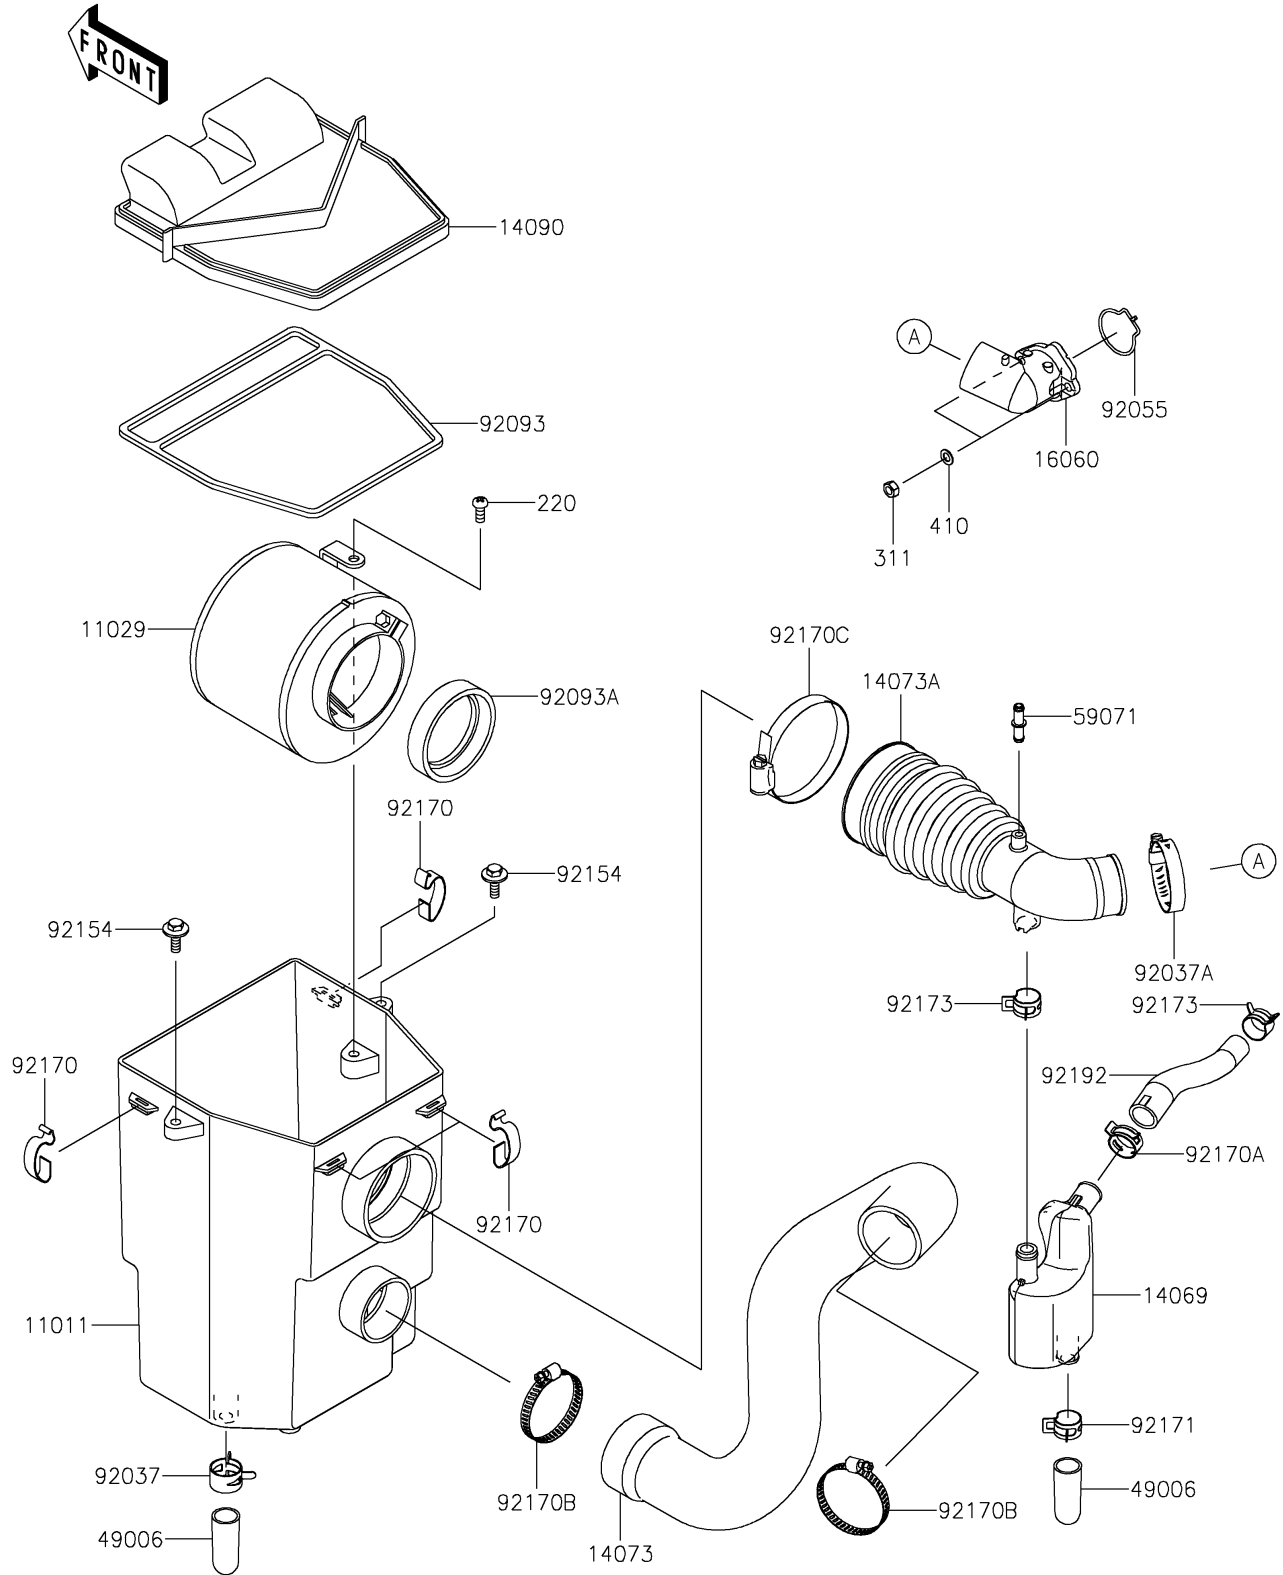

2021 MULE SX™ 4x4 XC LE FI PARTS DIAGRAM

Air Cleaner

E1130

2021 MULE SX™ 4x4 XC LE FI PARTS LIST

Air Cleaner

ITEM NAME	PART NUMBER	QUANTITY
CASE-AIR FILTER (Ref # 11011)	11011-1367	1
ELEMENT-ASSY-AIR FILTER (Ref # 11029)	11029-1004	1
BREATHER (Ref # 14069)	14069-0030	1
DUCT,FRAME-AIR FILTER (Ref # 14073)	14073-0072	1
DUCT,AIR FILTER-IN.PIPE (Ref # 14073A)	14073-0893	1
COVER,AIR FILTER (Ref # 14090)	14090-1106	1
PIPE-INTAKE (Ref # 16060)	16060-0752	1
BOOT (Ref # 49006)	49006-1351	2
JOINT (Ref # 59071)	59071-3717	1
CLAMP,HOSE CLIP (Ref # 92037)	92037-1460	1
CLAMP (Ref # 92037A)	92037-506	1
RING-O,PIPE-TB (Ref # 92055)	92055-0901	1
SEAL,AIR FILTER (Ref # 92093)	92093-1241	1
SEAL,DUST (Ref # 92093A)	92093-1322	1
BOLT,WP,6X20 (Ref # 92154)	92154-1516	2
CLAMP,AIR FILTER (Ref # 92170)	92170-1211	4
CLAMP (Ref # 92170A)	92170-1640	1
CLAMP (Ref # 92170B)	92170-1674	2
CLAMP (Ref # 92170C)	92170-1679	1
CLAMP (Ref # 92171)	92171-1277	1
CLAMP (Ref # 92173)	92173-7003	2
TUBE,BREATHER (Ref # 92192)	92192-1935	1
SCREW-PAN-CROS,6X14 (Ref # 220)	220AA0614	1
NUT-HEX,6MM (Ref # 311)	311AA0600	2
WASHER-PLAIN-SMALL (Ref # 410)	410AA0600	2