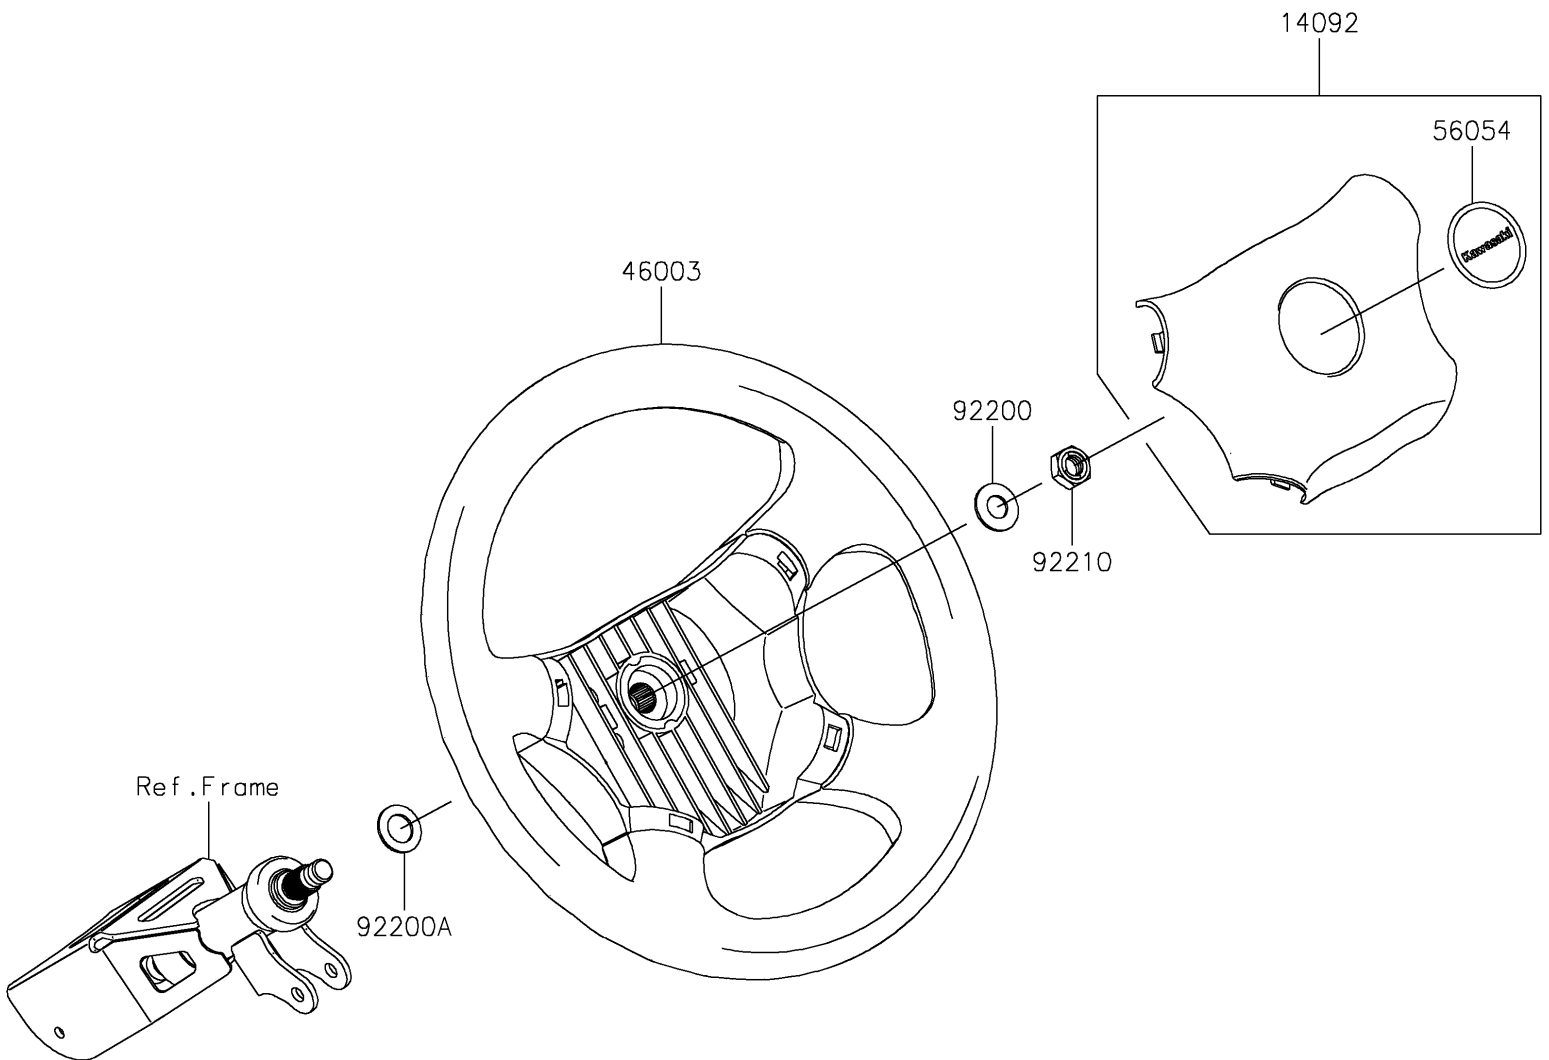

2021 MULE SX™ 4x4 XC CAMO FI PARTS DIAGRAM

Steering Wheel

F2311

2021 MULE SX™ 4x4 XC CAMO FI PARTS LIST

Steering Wheel

ITEM NAME	PART NUMBER	QUANTITY
COVER,HORN SWITCH (Ref # 14092)	14092-1029	1
HANDLE (Ref # 46003)	46003-0595	1
MARK,CENTER LOGO,KAWASAKI (Ref # 56054)	56054-1188	1
WASHER,12.1X25X1.6 (Ref # 92200)	92200-0455	1
WASHER,15X25X1.6 (Ref # 92200A)	92200-0460	1
NUT,LOCK,12MM (Ref # 92210)	92210-1249	1