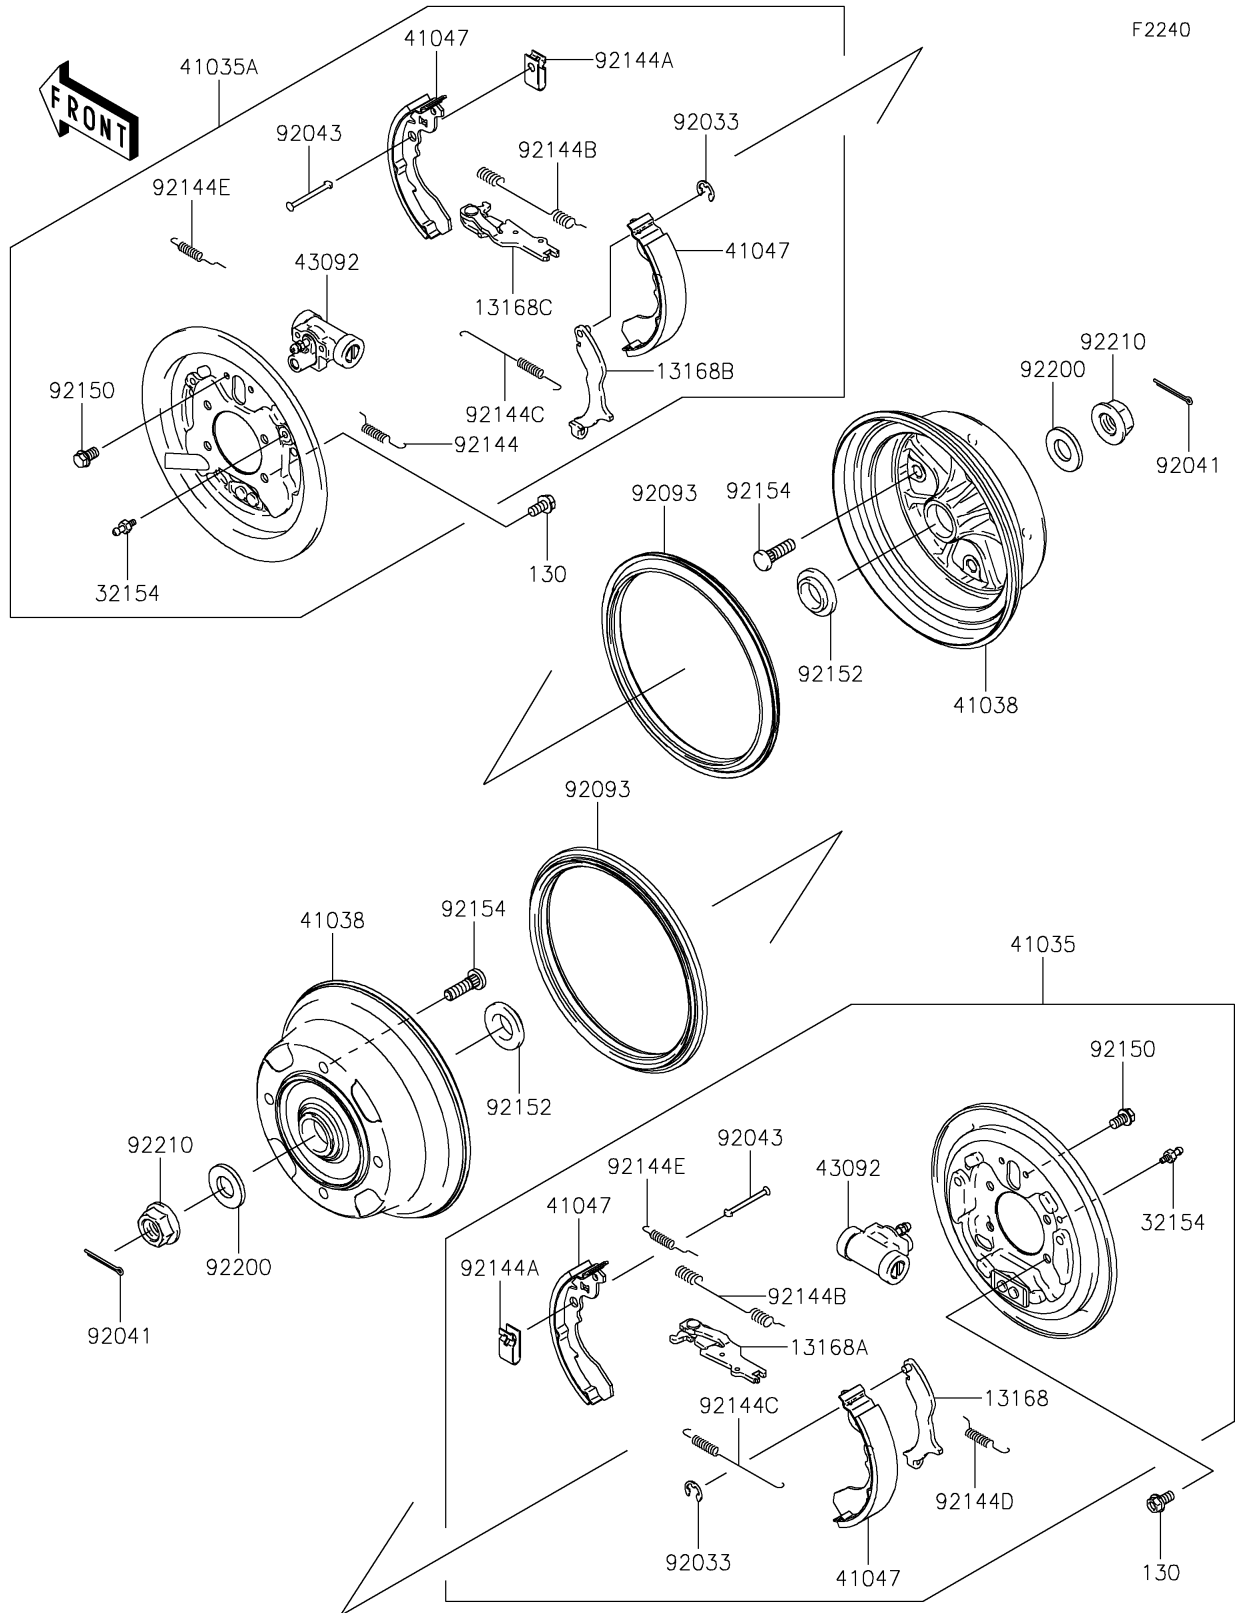

2021 MULE SX™ 4x4 XC CAMO FI PARTS DIAGRAM

Rear Hubs/Brakes

2021 MULE SX™ 4x4 XC CAMO FI PARTS LIST

Rear Hubs/Brakes

ITEM NAME	PART NUMBER	QUANTITY
LEVER,BRAKE,LH (Ref # 13168)	13168-0065	1
LEVER,BRAKE,LH (Ref # 13168A)	13168-0066	1
LEVER,BRAKE,RH (Ref # 13168B)	13168-0067	1
LEVER,BRAKE,RH (Ref # 13168C)	13168-0068	1
PIPE (Ref # 32154)	32154-0335	2
PANEL-ASSY-BRAKE,RR,LH (Ref # 41035)	41035-0722	1
PANEL-ASSY-BRAKE,RR,RH (Ref # 41035A)	41035-0723	1
DRUM,REAR BRAKE (Ref # 41038)	41038-0583	2
SHOE-ASSY-BRAKE,RR (Ref # 41047)	41047-7501	4
CYLINDER,BRAKE (Ref # 43092)	43092-0003	2
RING-SNAP (Ref # 92033)	92033-1279	2
COTTER,4.0X35 (Ref # 92041)	92041-1053	2
PIN,SHOE HOLD (Ref # 92043)	92043-1460	4
SEAL,BS184.8X13.5-1 (Ref # 92093)	92093-0031	2
SPRING,RH (Ref # 92144)	92144-1608	1
SPRING,SHOE HOLD (Ref # 92144A)	92144-1609	4
SPRING,RETURN,UPP (Ref # 92144B)	92144-1612	2
SPRING,RETURN,LWR (Ref # 92144C)	92144-1613	2
SPRING,LH (Ref # 92144D)	92144-1614	1
SPRING (Ref # 92144E)	92144-1615	2
BOLT,FLANGED,6X10 (Ref # 92150)	92150-1664	4
COLLAR (Ref # 92152)	92152-0284	2
BOLT,10X34.6 (Ref # 92154)	92154-1482	8
WASHER,20.5X41.0X4.5 (Ref # 92200)	92200-1795	2
NUT,FLANGED,20MM (Ref # 92210)	92210-2093	2
BOLT-FLANGED,8X16 (Ref # 130)	130CA0816	8