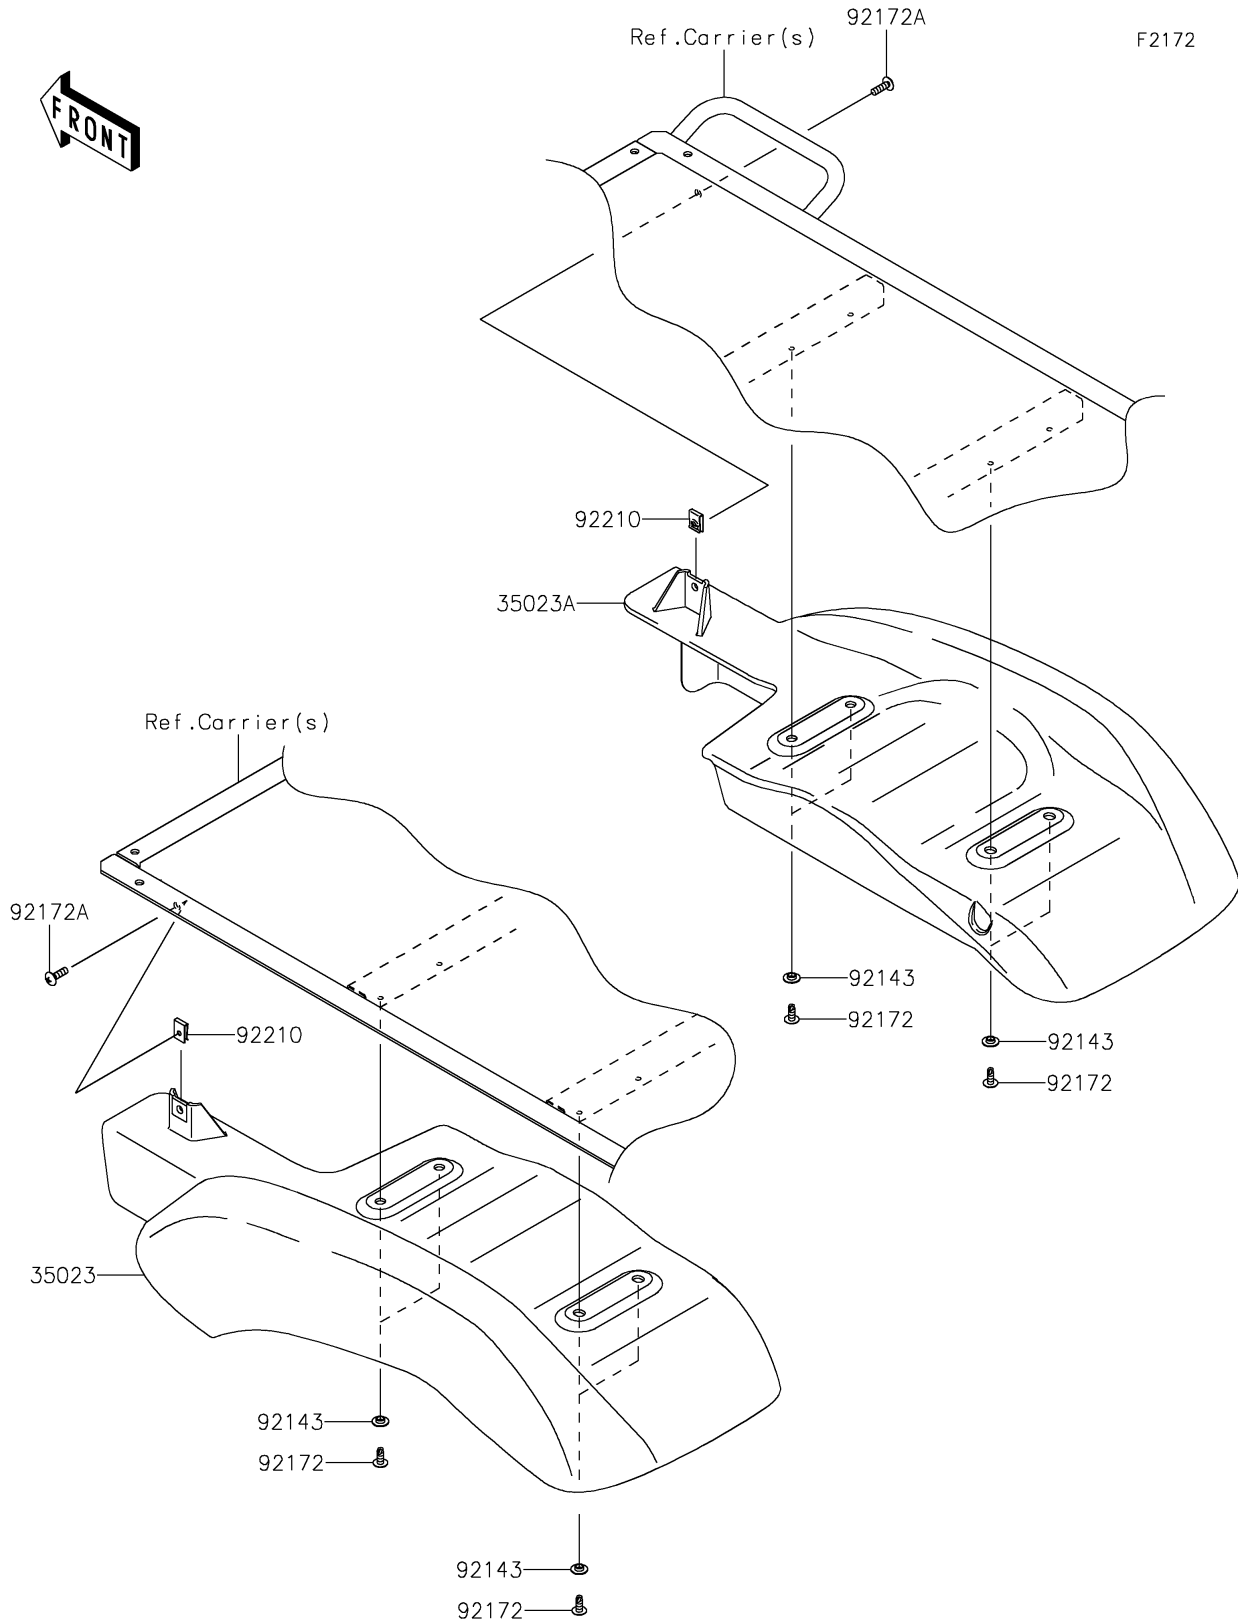

2021 MULE SX™ 4x4 XC CAMO FI PARTS DIAGRAM

Rear Fender(s)

2021 MULE SX™ 4x4 XC CAMO FI PARTS LIST

Rear Fender(s)

ITEM NAME	PART NUMBER	QUANTITY
FENDER-REAR,LH,F.BLACK (Ref # 35023)	35023-0045-6Z	1
FENDER-REAR,RH,F.BLACK (Ref # 35023A)	35023-0046-6Z	1
COLLAR (Ref # 92143)	92143-1087	8
SCREW,TAPPING,6X16 (Ref # 92172)	92172-0739	8
SCREW,TAPPING,6X20 (Ref # 92172A)	92172-0883	2
NUT,LEAF SPRING,6MM (Ref # 92210)	92210-0624	2