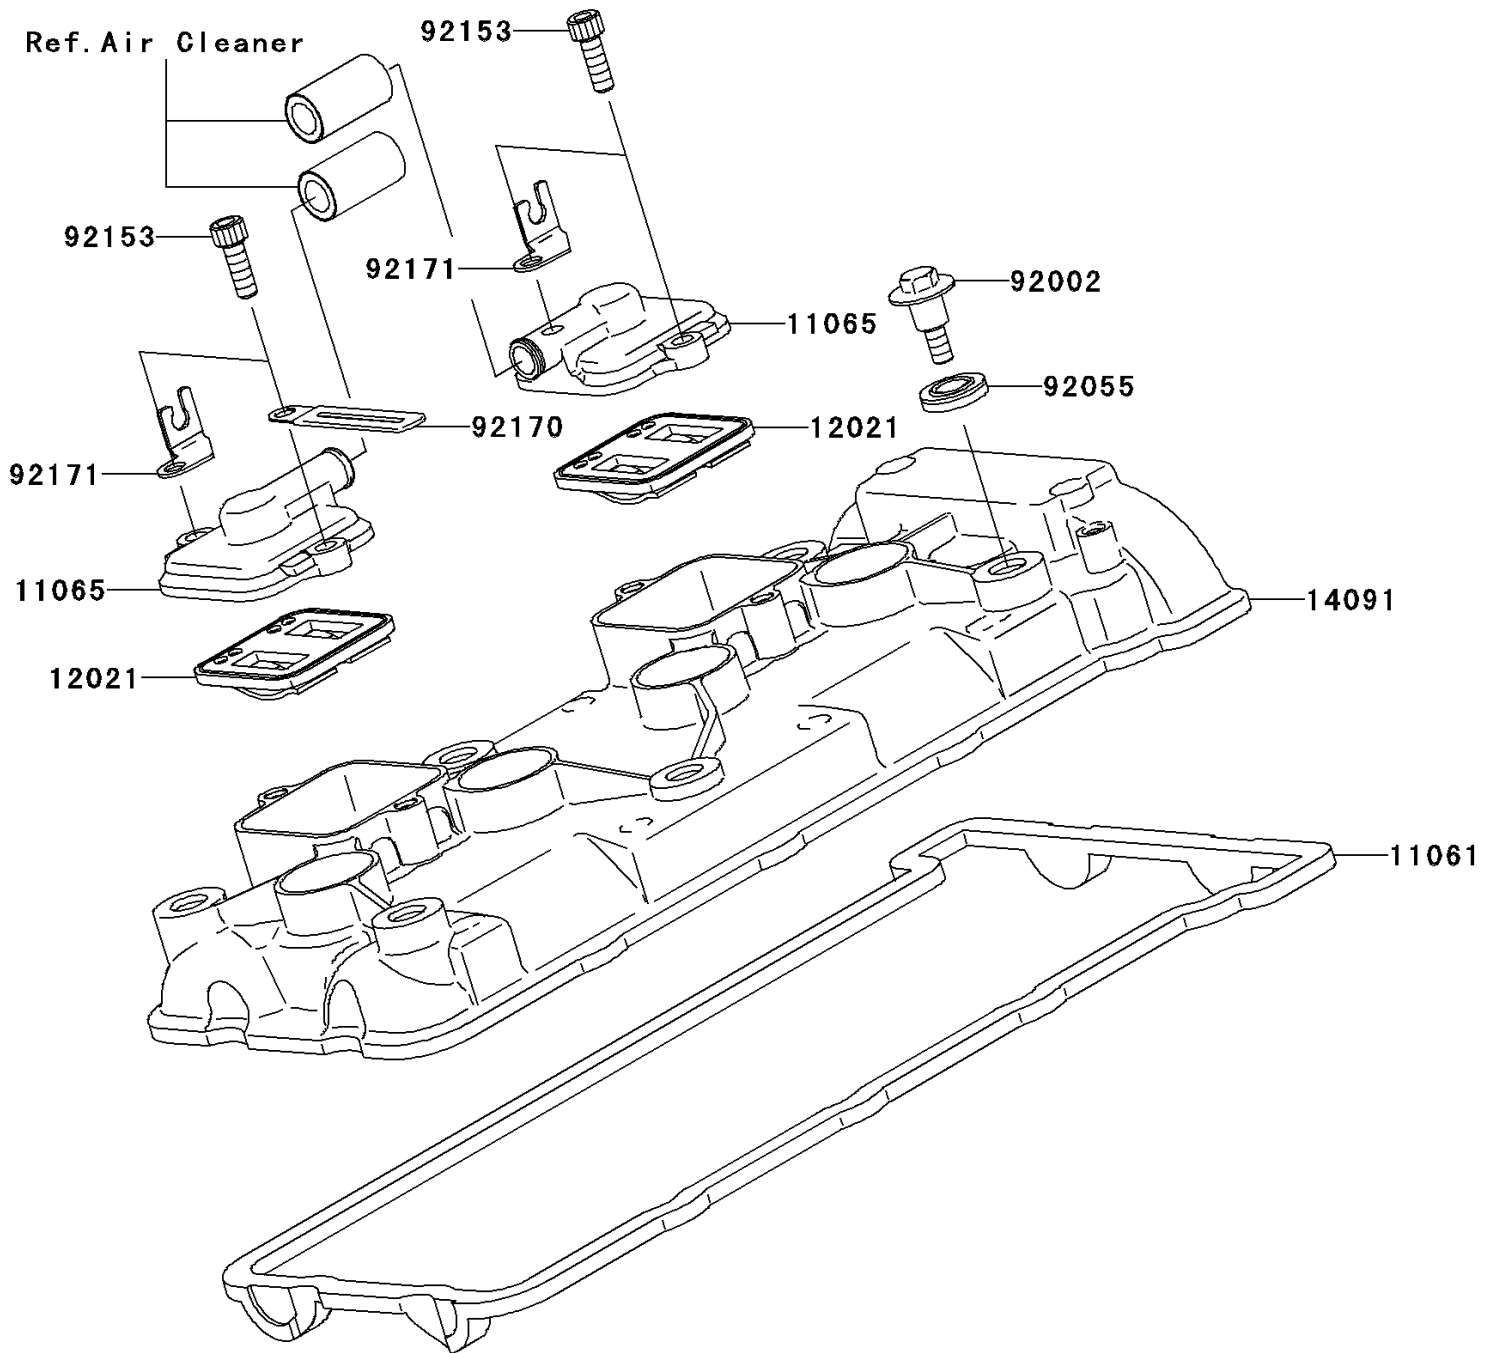

2006 Ninja® ZX™-6R PARTS DIAGRAM

Cylinder Head Cover

E1112

2006 Ninja® ZX™-6R PARTS LIST

Cylinder Head Cover

ITEM NAME	PART NUMBER	QUANTITY
GASKET,HEAD COVER (Ref # 11061)	11061-0156	1
CAP (Ref # 11065)	11065-1247	1
VALVE-ASSY-REED (Ref # 12021)	12021-1130	1
COVER,HEAD (Ref # 14091)	14091-0372	1
BOLT,FLANGED,6X22.5 (Ref # 92002)	92002-1327	1
RING-O,HEAD COVER BOLT (Ref # 92055)	92055-1352	1
BOLT,SOCKET,6X18 (Ref # 92153)	92153-1284	1
CLAMP (Ref # 92170)	92170-1514	1
CLAMP (Ref # 92171)	92171-0459	1