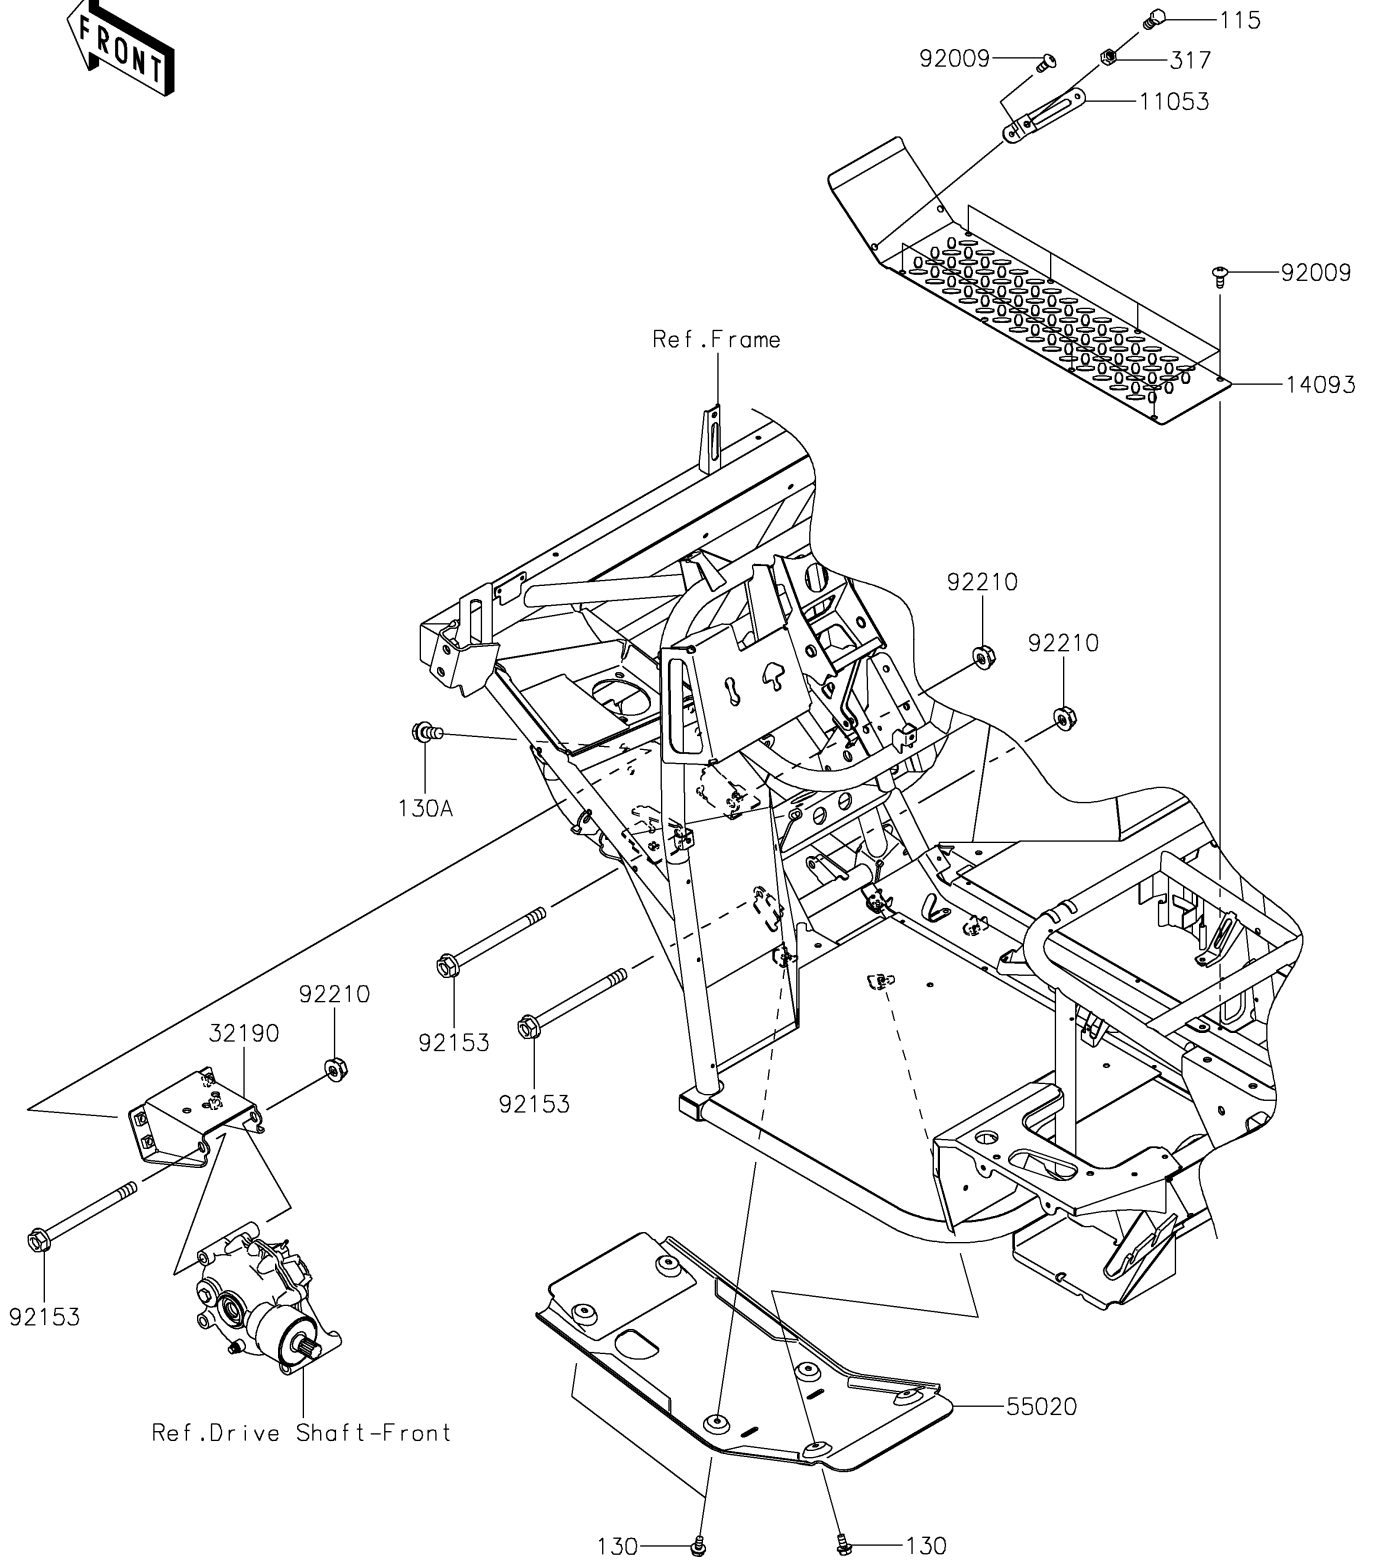

2021 MULE SX™ 4x4 XC CAMO FI PARTS DIAGRAM

Engine Mount

F2122

2021 MULE SX™ 4x4 XC CAMO FI PARTS LIST

Engine Mount

ITEM NAME	PART NUMBER	QUANTITY
BRACKET,THROTTLE LEVER (Ref # 11053)	11053-1670	1
COVER,FLOOR,CNT (Ref # 14093)	14093-0469	1
BRACKET-ENGINE (Ref # 32190)	32190-0639	1
GUARD,FRONT DIFF (Ref # 55020)	55020-0165	1
SCREW,TAPPING,6X16 (Ref # 92009)	92009-1166	9
BOLT,FLANGED,10X120 (Ref # 92153)	92153-7502	3
NUT,LOCK,FLANGED,10MM (Ref # 92210)	92210-0276	3
BOLT-SMALL-UPSET,8X20 (Ref # 115)	115BA0820	1
BOLT-FLANGED,6X12 (Ref # 130)	130BA0612	6
BOLT-FLANGED,10X20 (Ref # 130A)	130BA1020	4
NUT-HEX-SMALL,8MM (Ref # 317)	317BA0800	1