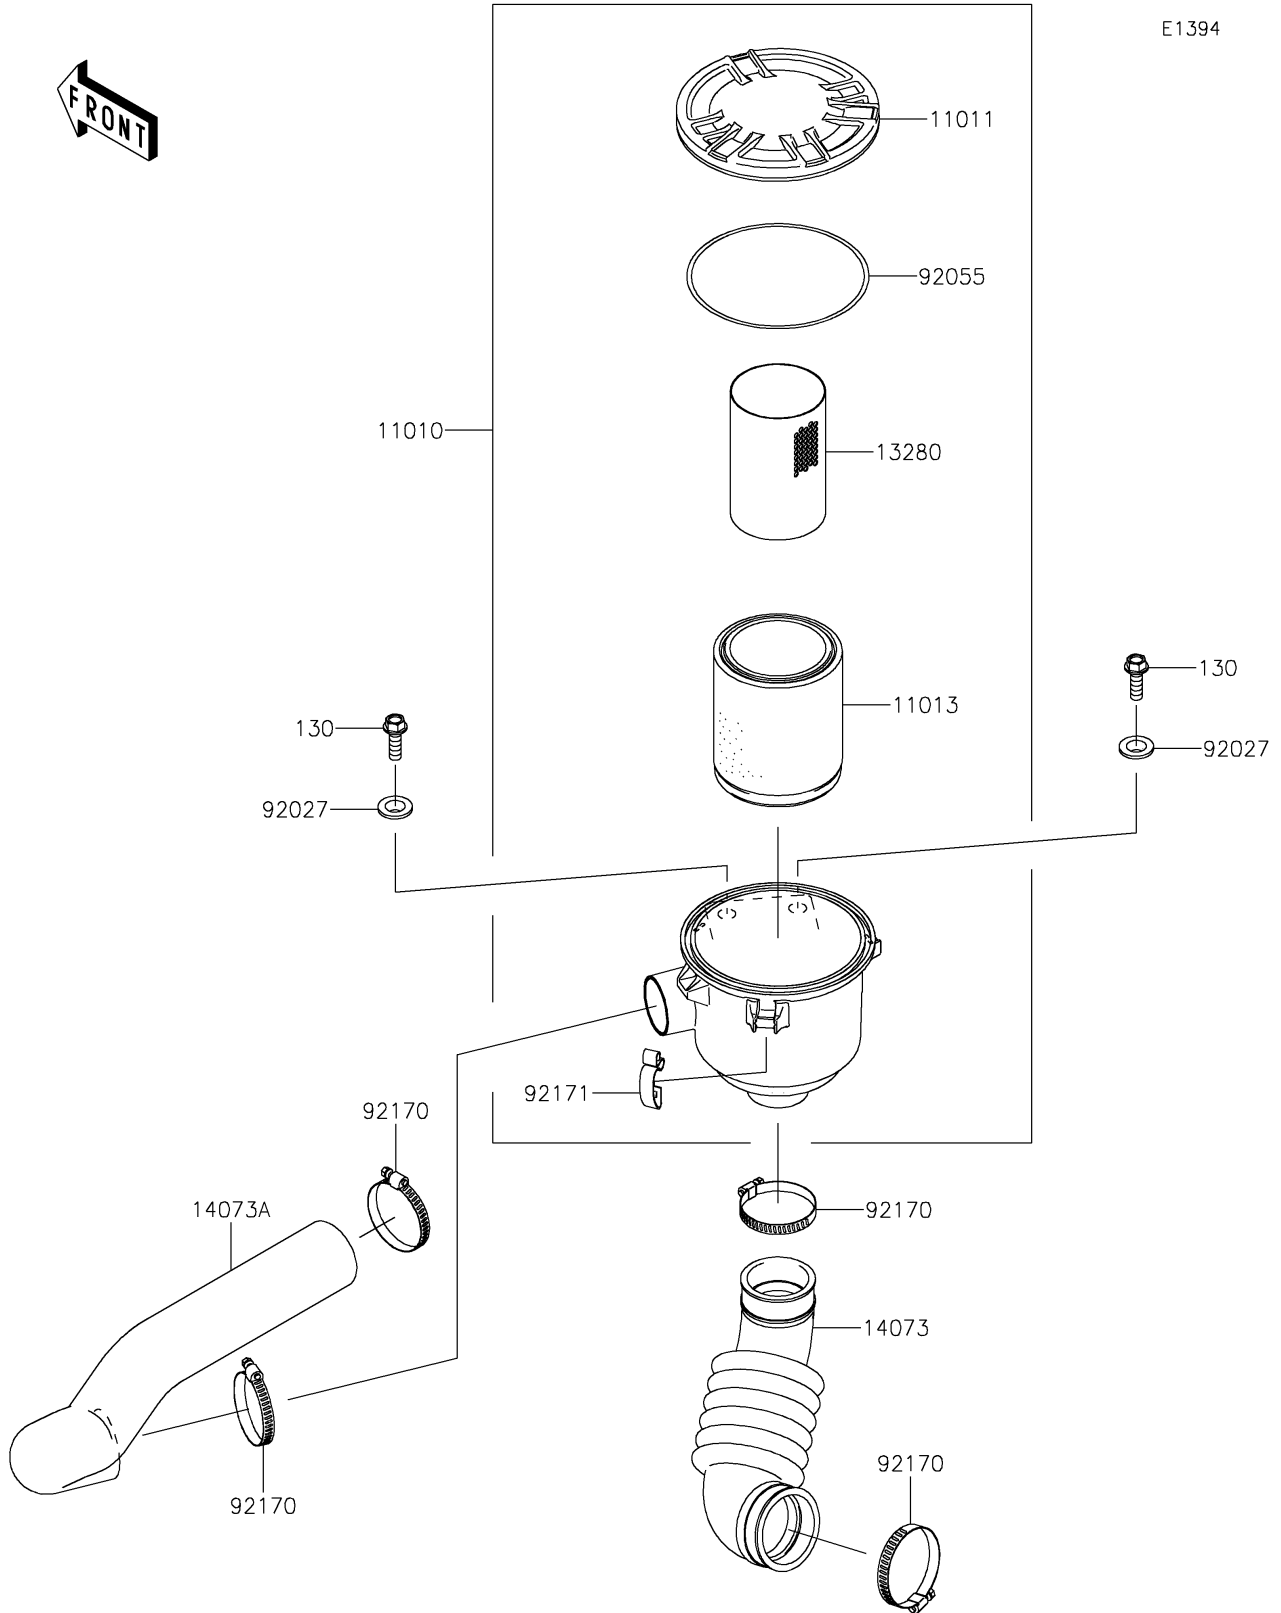

# 2021 MULE SX™ 4x4 XC CAMO FI PARTS DIAGRAM

Air Cleaner-Belt Converter

E1394

## 2021 MULE SX™ 4x4 XC CAMO FI PARTS LIST

### Air Cleaner-Belt Converter

ITEM NAME	PART NUMBER	QUANTITY
FILTER-ASSY-AIR (Ref # 11010)	11010-0172	1
CASE-AIR FILTER,CAP (Ref # 11011)	11011-0135	1
ELEMENT-AIR FILTER (Ref # 11013)	11013-0037	1
HOLDER (Ref # 13280)	13280-0312	1
DUCT,AIR FILTER-CASE (Ref # 14073)	14073-0061	1
DUCT,BAR-AIR FILTER (Ref # 14073A)	14073-0892	1
COLLAR (Ref # 92027)	92027-1354	2
RING-O,122X4 (Ref # 92055)	92055-0167	1
CLAMP (Ref # 92170)	92170-1674	4
CLAMP (Ref # 92171)	92171-0225	3
BOLT-FLANGED,8X25 (Ref # 130)	130BA0825	2