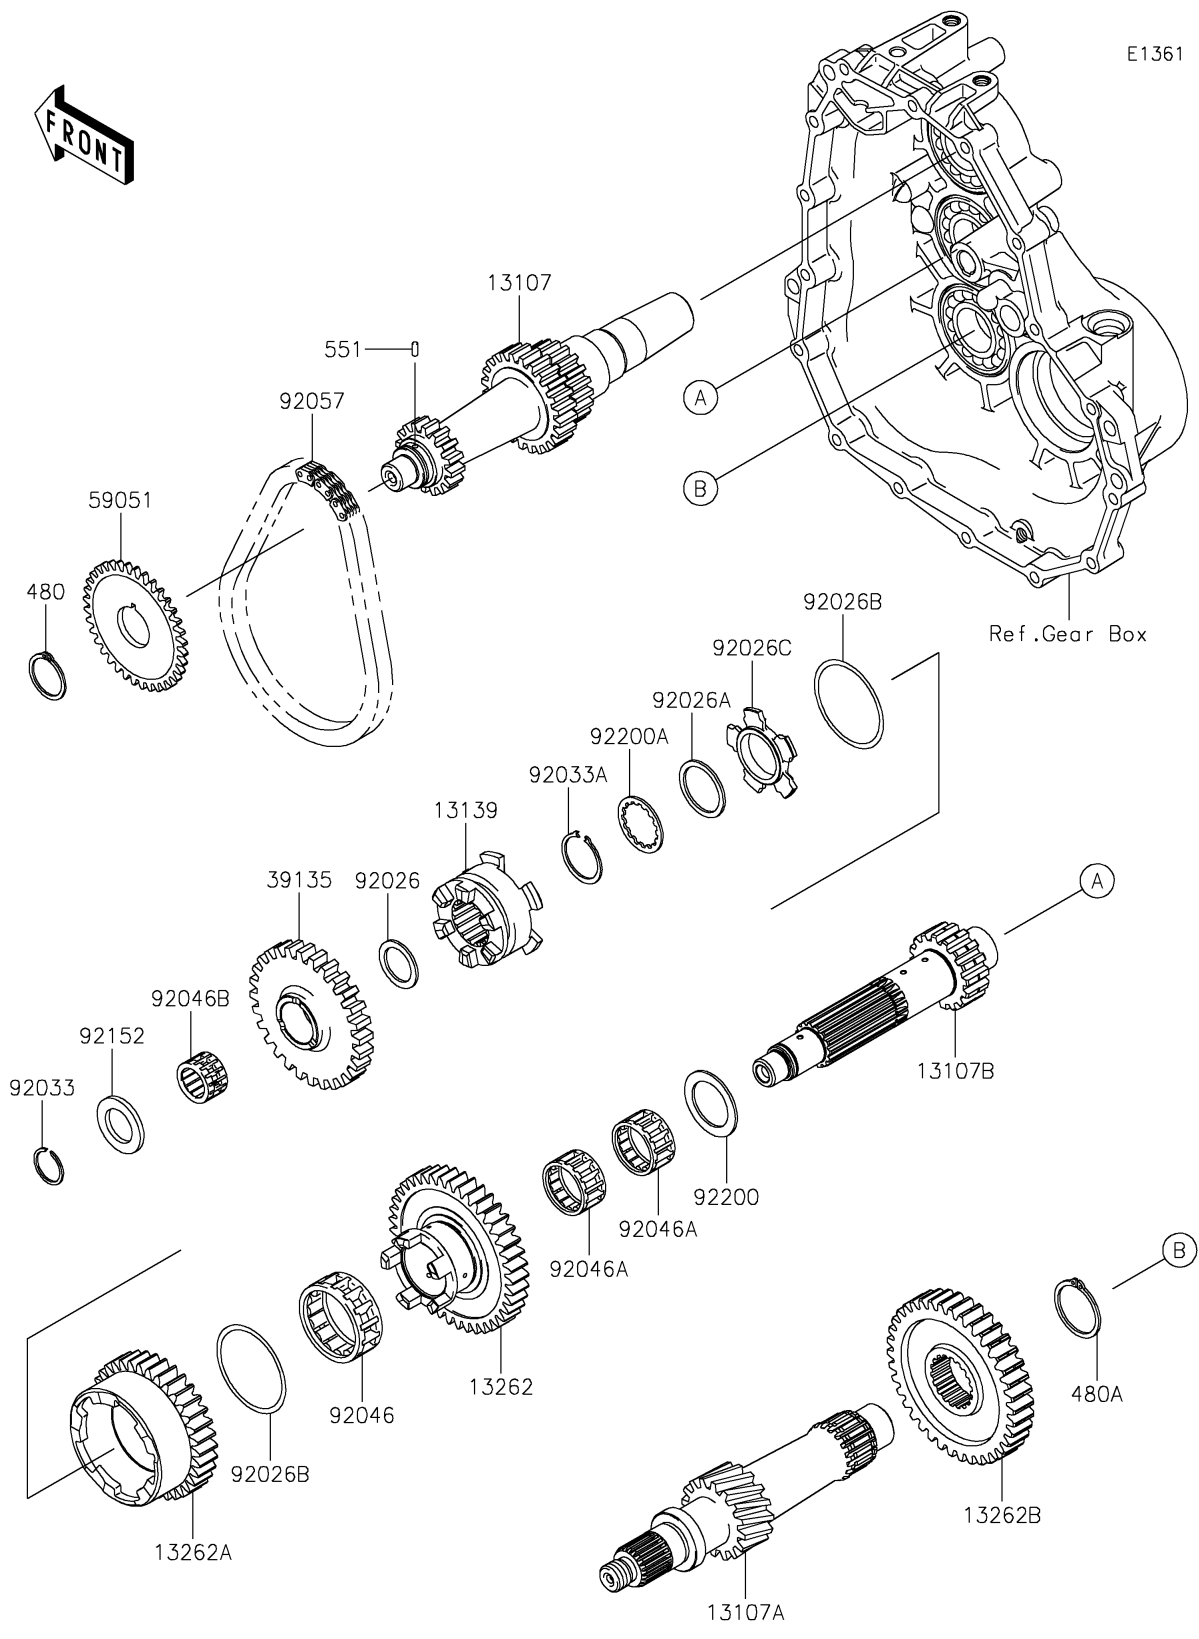

# 2021 MULE SX™ 4x4 XC CAMO FI PARTS DIAGRAM

Transmission

## 2021 MULE SX™ 4x4 XC CAMO FI PARTS LIST

### Transmission

ITEM NAME	PART NUMBER	QUANTITY
SHAFT,FIRST,INPUT,16T&24T&19T (Ref # 13107)	13107-0039	1
SHAFT,THIRD,16T (Ref # 13107A)	13107-0088	1
SHAFT,2ND,17T (Ref # 13107B)	13107-0222	1
SHIFTER,FR/RR (Ref # 13139)	13139-0004	1
GEAR,LOW,41T (Ref # 13262)	13262-0106	1
GEAR,HIGH,35T (Ref # 13262A)	13262-0107	1
GEAR-TRANSMISSION SPUR,38T (Ref # 13262B)	13262-0742	1
SPROCKET-DRIVEN,30T (Ref # 39135)	39135-0001	1
GEAR-SPUR,37T (Ref # 59051)	59051-0049	1
SPACER,21.2X29X1.6 (Ref # 92026)	92026-1568	1
SPACER,28.2X34.5X1.6 (Ref # 92026A)	92026-1587	1
SPACER,48.2X54.3X1.0 (Ref # 92026B)	92026-1599	2
SPACER,HI&LOW (Ref # 92026C)	92026-1600	1
RING-SNAP,20MM (Ref # 92033)	92033-015	1
RING-SNAP,25.9X30.6X1.2 (Ref # 92033A)	92033-1037	1
BEARING-NEEDLE,HIGH GEAR (Ref # 92046)	92046-1276	1
BEARING-NEEDLE,FWF-283317 (Ref # 92046A)	92046-1278	2
BEARING-NEEDLE,REVERSE GEAR (Ref # 92046B)	92046-1279	1
CHAIN,REVERSE,23RH302-38ASM (Ref # 92057)	92057-0072	1
COLLAR,21.2X34.0X3.0 (Ref # 92152)	92152-0241	1
WASHER,28.2X40.0X1.6 (Ref # 92200)	92200-0090	1
WASHER,28.5X34.0X1.5 (Ref # 92200A)	92200-1240	1
CIRCLIP-TYPE-C,25MM (Ref # 480)	480J2500	1
CIRCLIP-TYPE-C,32MM (Ref # 480A)	480J3200	1
PIN-DOWEL,3X8 (Ref # 551)	551A0308	1