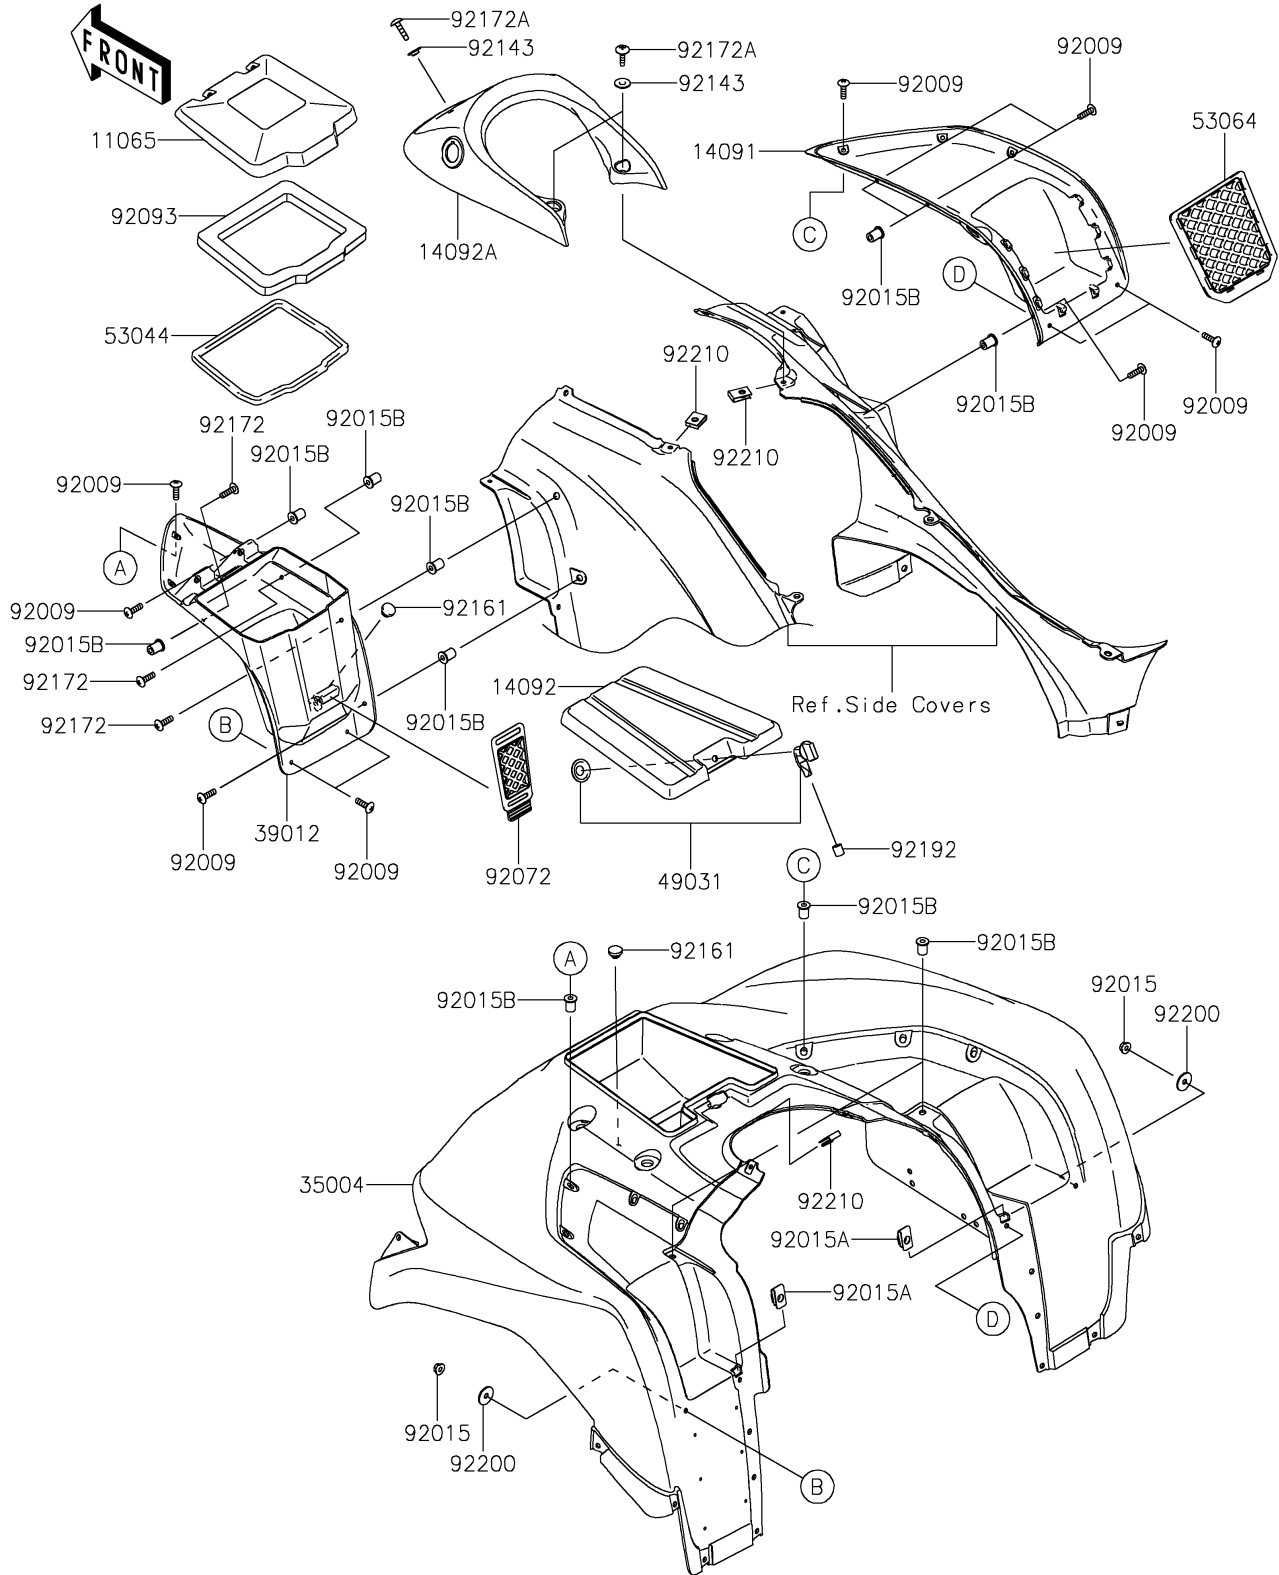

2021 BRUTE FORCE® 750 4x4i PARTS DIAGRAM

Front Fender(s)

F2171

2021 BRUTE FORCE® 750 4x4i PARTS LIST

Front Fender(s)

ITEM NAME	PART NUMBER	QUANTITY
CAP,STORAGE,F.BLACK (Ref # 11065)	11065-0194-6Z	1
COVER,POCKET,RH,F.BLACK (Ref # 14091)	14091-0136-6Z	1
COVER,STORAGE BOX (Ref # 14092)	14092-0180	1
COVER,TOP,F.BLACK (Ref # 14092A)	14092-0769-6Z	1
FENDER-FRONT,F.RED (Ref # 35004)	35004-0153-6L	1
CASE-STORAGE,F.BLACK (Ref # 39012)	39012-0015-6Z	1
LATCH (Ref # 49031)	49031-0004	1
TRIM,L=700 (Ref # 53044)	53044-0037	1
NET-CARGO (Ref # 53064)	53064-0002	1
SCREW,5X18 (Ref # 92009)	92009-1655	14
NUT,FLANGED,5MM (Ref # 92015)	92015-1259	2
NUT,5MM (Ref # 92015A)	92015-1710	2
NUT,WELL,5MM (Ref # 92015B)	92015-1757	15
BAND,STORAGE (Ref # 92072)	92072-0095	1
SEAL,STORAGE CAP (Ref # 92093)	92093-0568	1
COLLAR (Ref # 92143)	92143-1087	3
DAMPER (Ref # 92161)	92161-0586	2
SCREW,5X18 (Ref # 92172)	92172-0428	3
SCREW,TAPPING,6X20 (Ref # 92172A)	92172-0488	3
TUBE (Ref # 92192)	92192-0973	1
WASHER,5.5X20X1.2 (Ref # 92200)	92200-0284	2
NUT,LEAF SPRING,6MM (Ref # 92210)	92210-0624	3