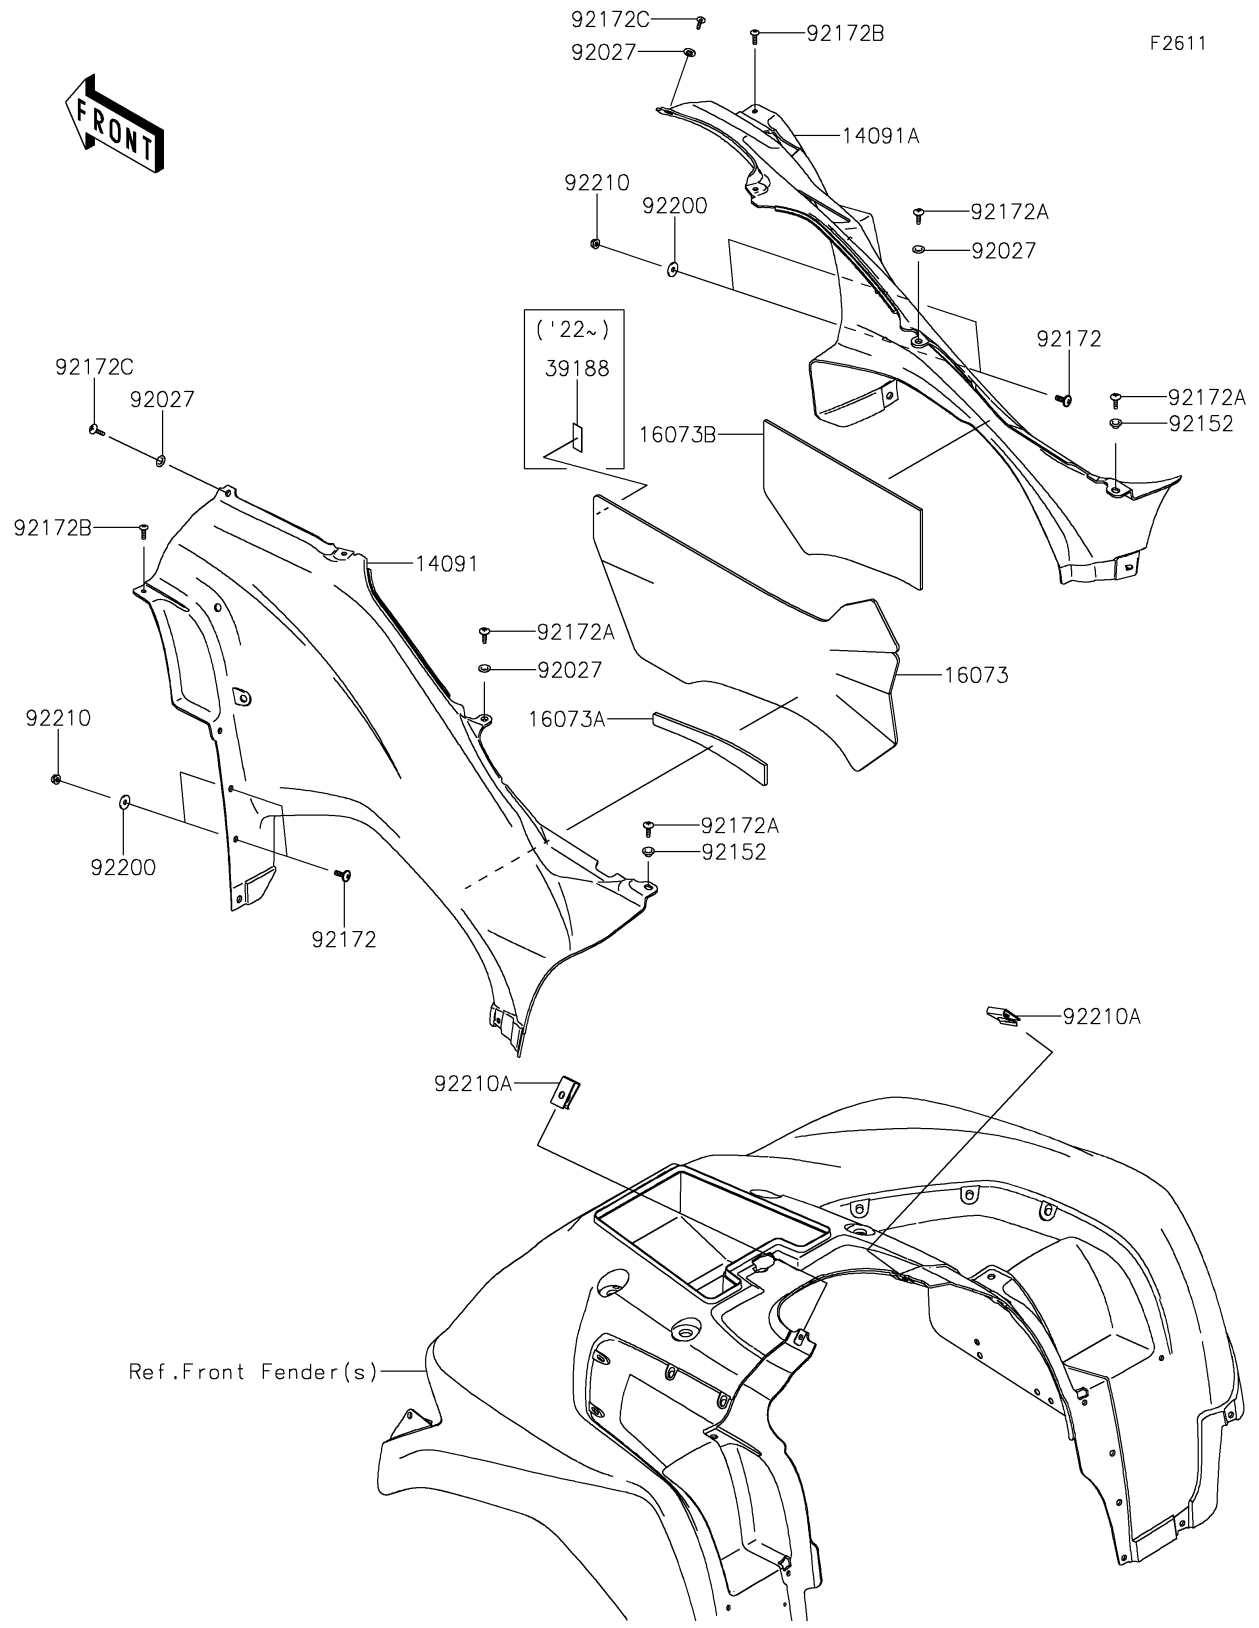

# 2022 BRUTE FORCE® 750 4x4i EPS CAMO PARTS DIAGRAM

Side Covers

## 2022 BRUTE FORCE® 750 4x4i EPS CAMO PARTS LIST

### Side Covers

ITEM NAME	PART NUMBER	QUANTITY
COVER,SIDE,LH,F.C.GRAY (Ref # 14091)	14091-0312-66B	1
COVER,SIDE,RH,F.C.GRAY (Ref # 14091A)	14091-0313-66B	1
INSULATOR,SIDE COVER,LH (Ref # 16073)	16073-0723	1
INSULATOR,SIDE COVER,OVERLAP (Ref # 16073A)	16073-0807	1
INSULATOR,SIDE COVER,RH (Ref # 16073B)	16073-0808	1
TAPE,20X50 (Ref # 39188)	39188-0601	1
COLLAR (Ref # 92027)	92027-4020	4
COLLAR,6.3X8.3X7.2 (Ref # 92152)	92152-1865	2
SCREW,6X18 (Ref # 92172)	92172-0002	4
SCREW,6X16 (Ref # 92172A)	92172-0236	4
SCREW,5X18 (Ref # 92172B)	92172-0428	2
SCREW,TAPPING,6X20 (Ref # 92172C)	92172-0883	2
WASHER,6.5X20X1.6 (Ref # 92200)	92200-0283	4
NUT,LOCK,FLANGED,6MM (Ref # 92210)	92210-0303	4
NUT,LEAF SPRING,6MM (Ref # 92210A)	92210-0624	2