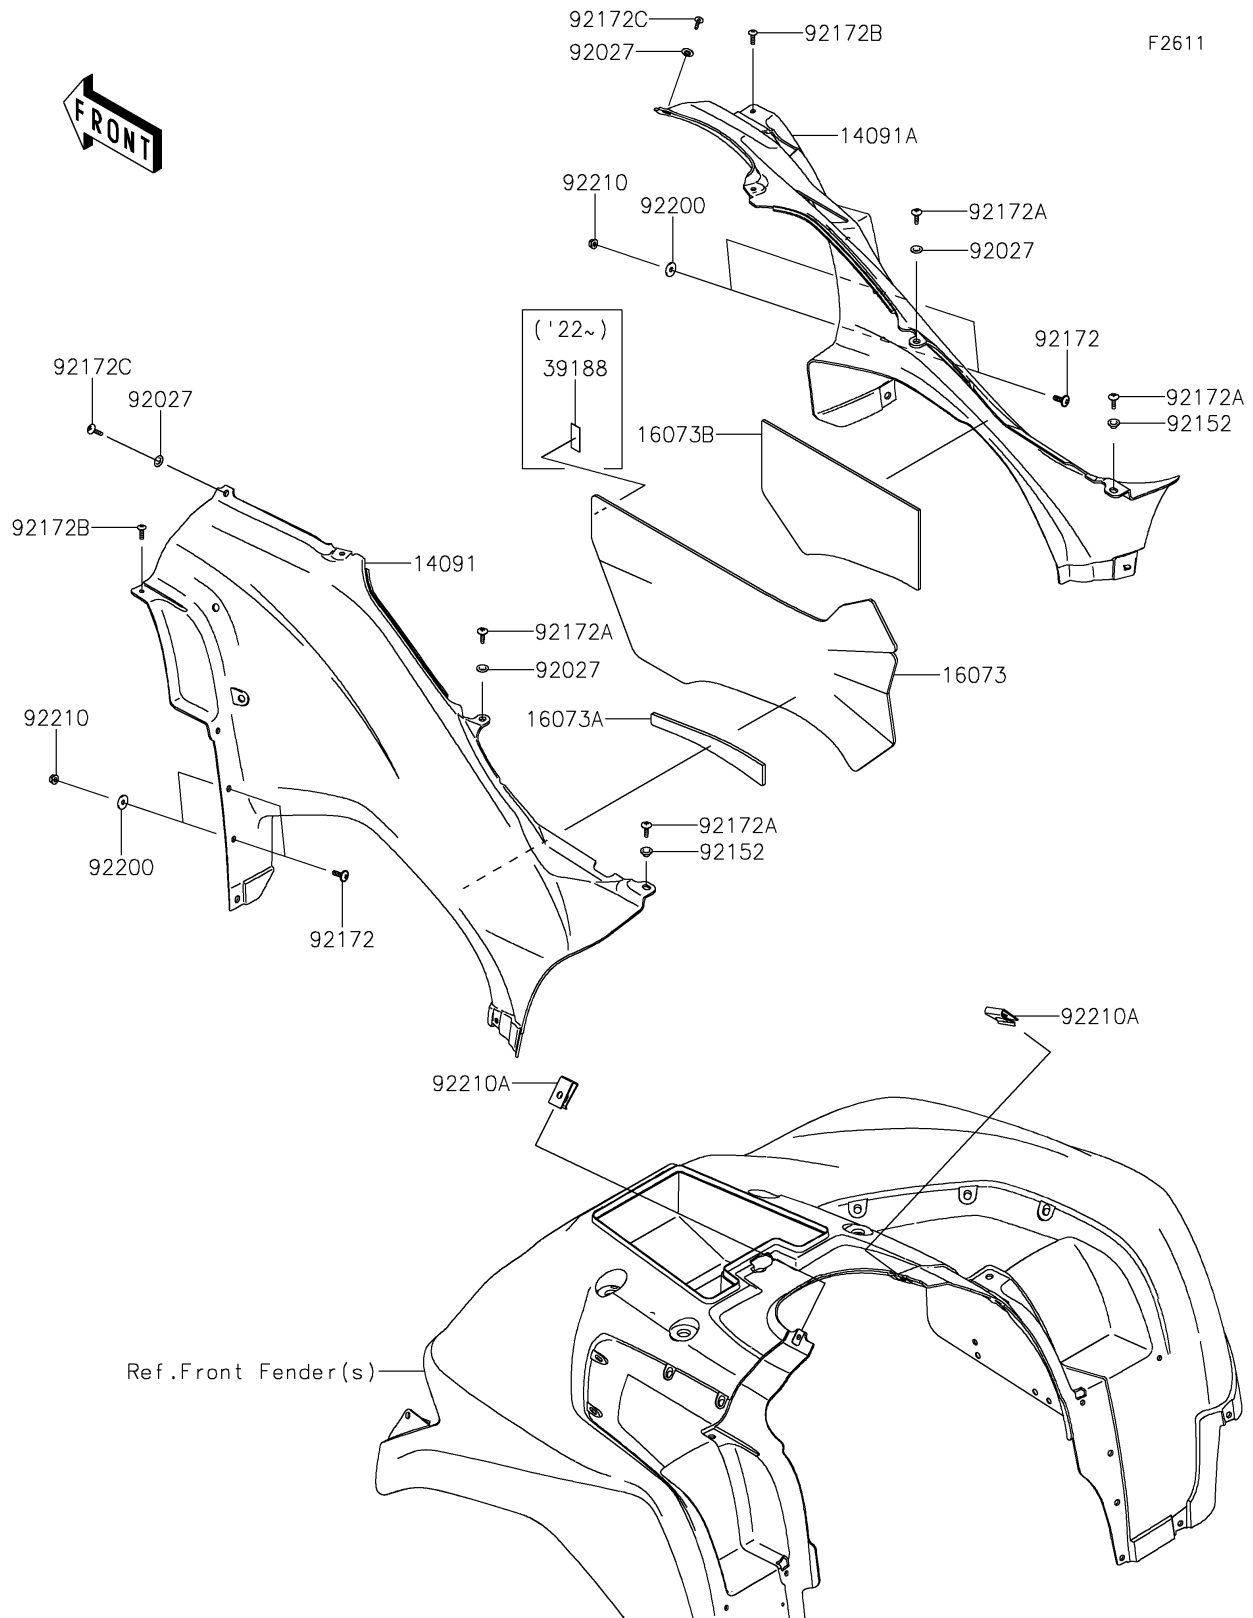

2021 BRUTE FORCE® 750 4x4i EPS CAMO

PARTS DIAGRAM

Side Covers

2021 BRUTE FORCE® 750 4x4i EPS CAMO

Kawasaki
Let the Good Times Roll®

PARTS LIST

Side Covers

ITEM NAME	PART NUMBER	QUANTITY
COVER,SIDE,LH,CAMOUFLAGE (Ref # 14091)	14091-0312-42H	1
COVER,SIDE,RH,CAMOUFLAGE (Ref # 14091A)	14091-0313-42H	1
INSULATOR,SIDE COVER,LH (Ref # 16073)	16073-0723	1
INSULATOR,SIDE COVER,OVERLAP (Ref # 16073A)	16073-0807	1
INSULATOR,SIDE COVER,RH (Ref # 16073B)	16073-0808	1
COLLAR (Ref # 92027)	92027-4020	4
COLLAR,6.3X8.3X7.2 (Ref # 92152)	92152-1865	2
SCREW,6X18 (Ref # 92172)	92172-0002	4
SCREW,6X16 (Ref # 92172A)	92172-0236	4
SCREW,5X18 (Ref # 92172B)	92172-0428	2
SCREW,TAPPING,6X20 (Ref # 92172C)	92172-0883	2
WASHER,6.5X20X1.6 (Ref # 92200)	92200-0283	4
NUT,LOCK,FLANGED,6MM (Ref # 92210)	92210-0303	4
NUT,LEAF SPRING,6MM (Ref # 92210A)	92210-0624	2