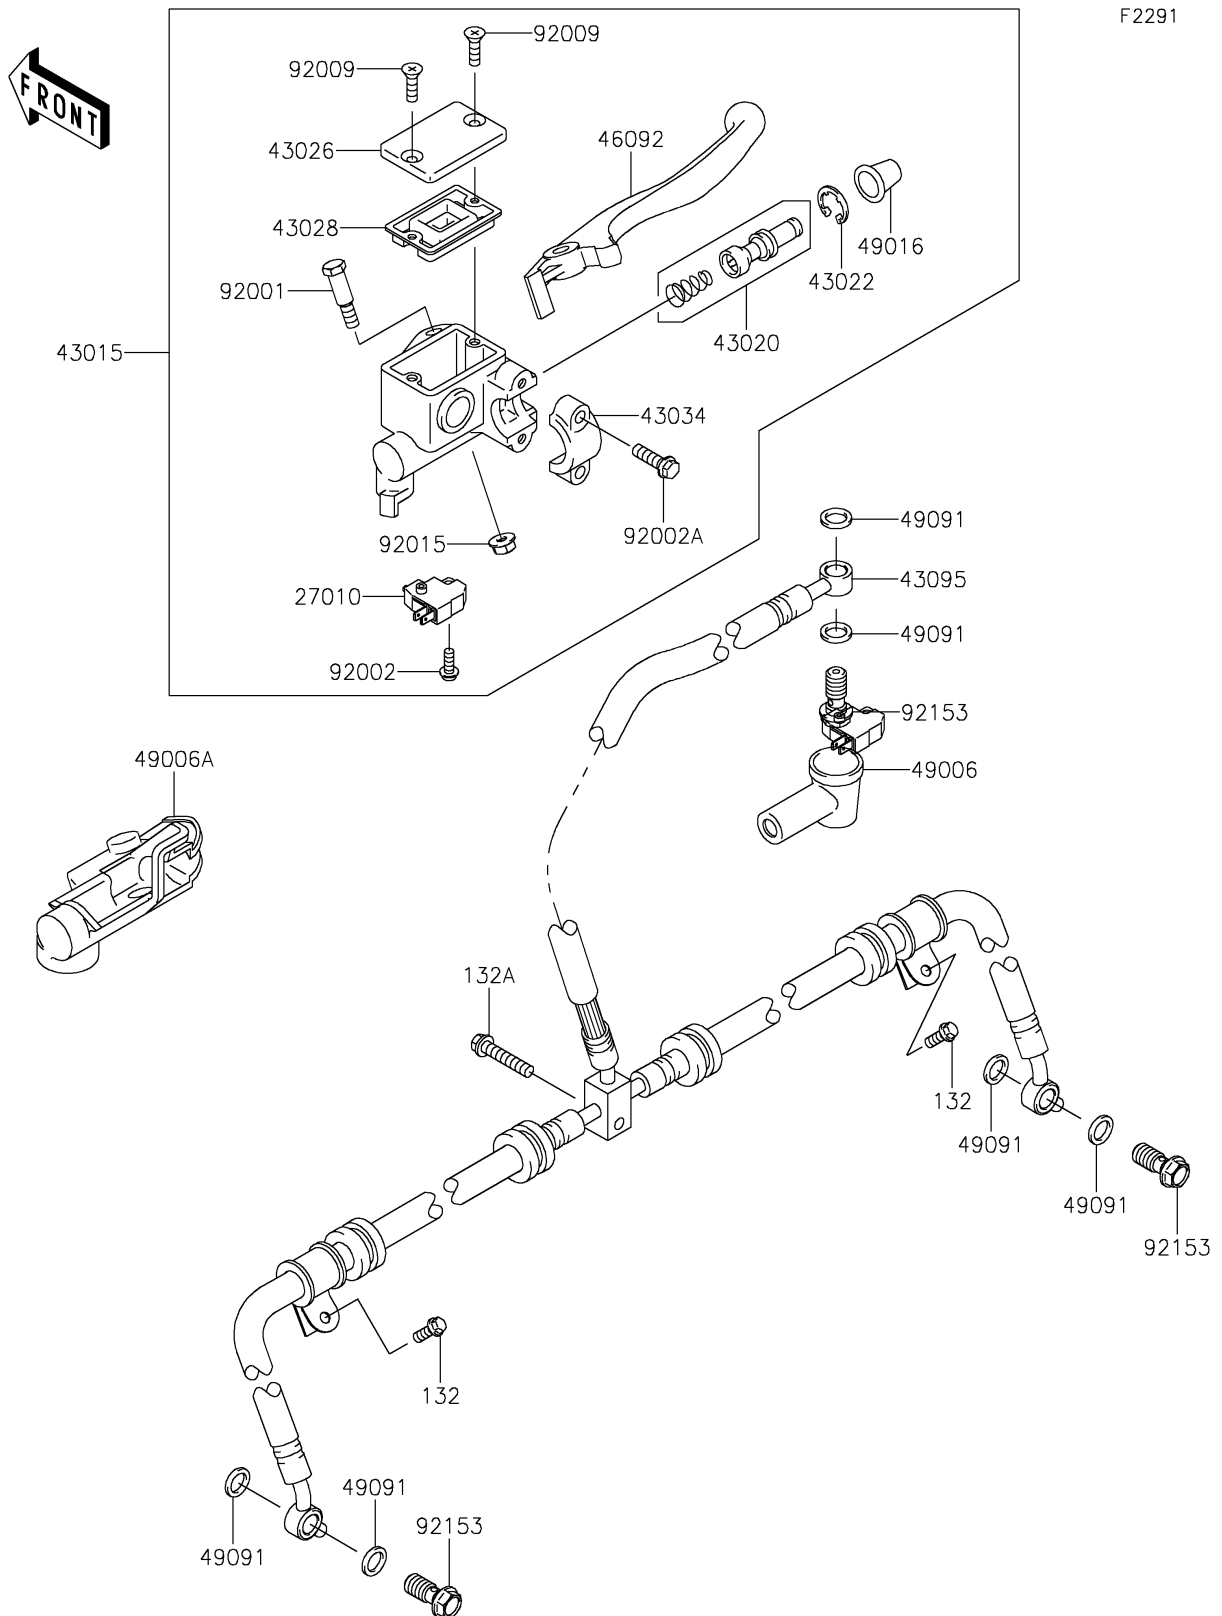

2021 BRUTE FORCE® 750 4x4i EPS CAMO

PARTS DIAGRAM Front Master Cylinder

2021 BRUTE FORCE® 750 4x4i EPS CAMO

Kawasaki
Let the Good Times Roll®

PARTS LIST

Front Master Cylinder

ITEM NAME	PART NUMBER	QUANTITY
SWITCH,BRAKE (Ref # 27010)	27010-0762	1
CYLINDER-ASSY-MASTER,FR (Ref # 43015)	43015-0711	1
PISTON-COMP-BRAKE,FR (Ref # 43020)	43020-1054	1
STOPPER-BRAKE,PISTON (Ref # 43022)	43022-1010	1
CAP-BRAKE (Ref # 43026)	43026-1074	1
DIAPHRAGM (Ref # 43028)	43028-1061	1
HOLDER-BRAKE,MASTER CYLINDER (Ref # 43034)	43034-1016	1
HOSE-BRAKE (Ref # 43095)	43095-0589	1
LEVER-GRIP,FRONT BRAKE (Ref # 46092)	46092-1208	1
BOOT,DUST (Ref # 49006)	49006-1040	1
BOOT (Ref # 49006A)	49006-1338	1
COVER-SEAL,MASTER CYLINDER (Ref # 49016)	49016-1044	1
WASHER-SEAL,10.1X14.5X1.5 (Ref # 49091)	49091-0001	6
BOLT,FRONT BRAKE LEVER (Ref # 92001)	92001-1728	1
BOLT,SCREW,4X12 (Ref # 92002)	92002-1323	1
BOLT (Ref # 92002A)	92002-1894	2
SCREW,4MM (Ref # 92009)	92009-1458	2
NUT,FLANGED,6MM (Ref # 92015)	92015-1528	1
BOLT,OIL,L=23 (Ref # 92153)	92153-1419	3
BOLT-FLANGED-SMALL,5X12 (Ref # 132)	132BA0512	2
BOLT-FLANGED-SMALL,6X30 (Ref # 132A)	132BA0630	1