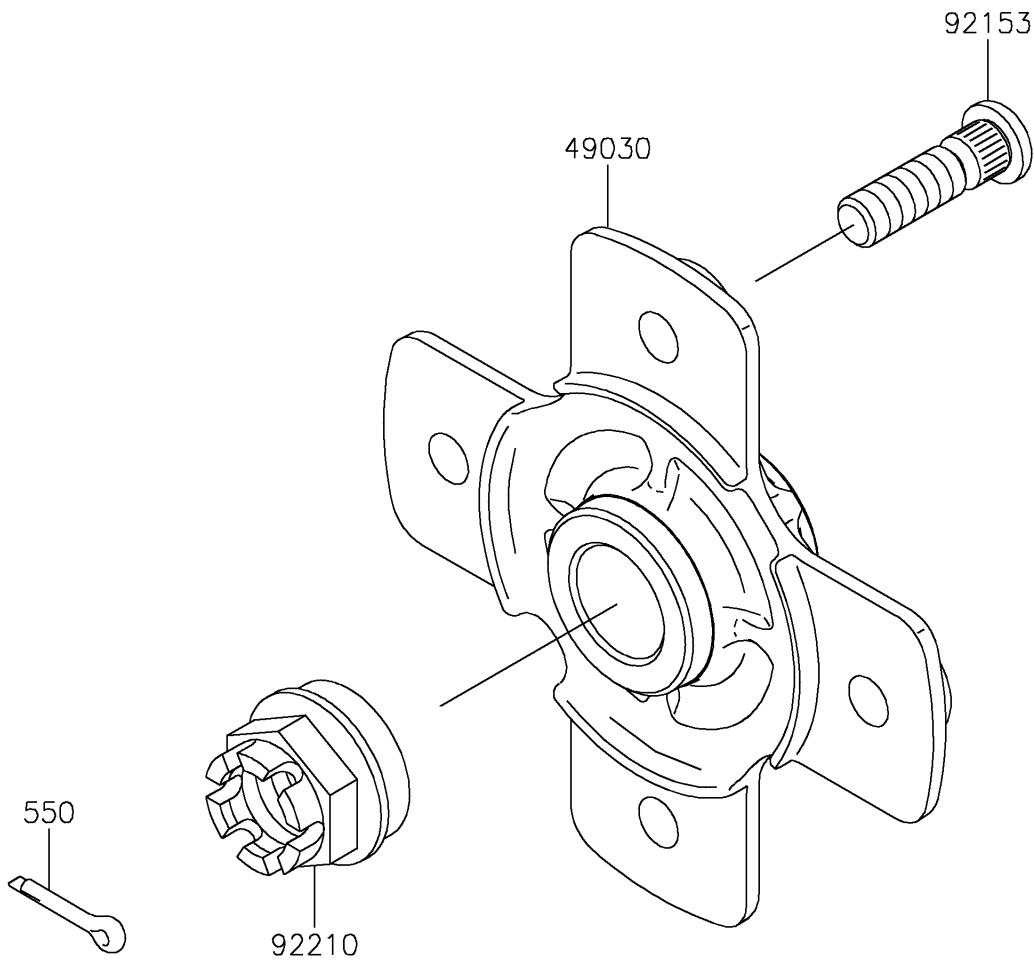

2021 BRUTE FORCE® 750 4x4i EPS CAMO

Kawasaki
Let the Good Times Roll®

PARTS DIAGRAM

Rear Hub

F2240

2021 BRUTE FORCE® 750 4x4i EPS CAMO

Kawasaki
Let the Good Times Roll®

PARTS LIST

Rear Hub

ITEM NAME	PART NUMBER	QUANTITY
HUB,RR (Ref # 49030)	49030-0034	2
BOLT,10X36.5 (Ref # 92153)	92153-0890	8
NUT,CASTLE,20MM (Ref # 92210)	92210-1381	2
PIN-COTTER,4.0X25 (Ref # 550)	550AA4025	2