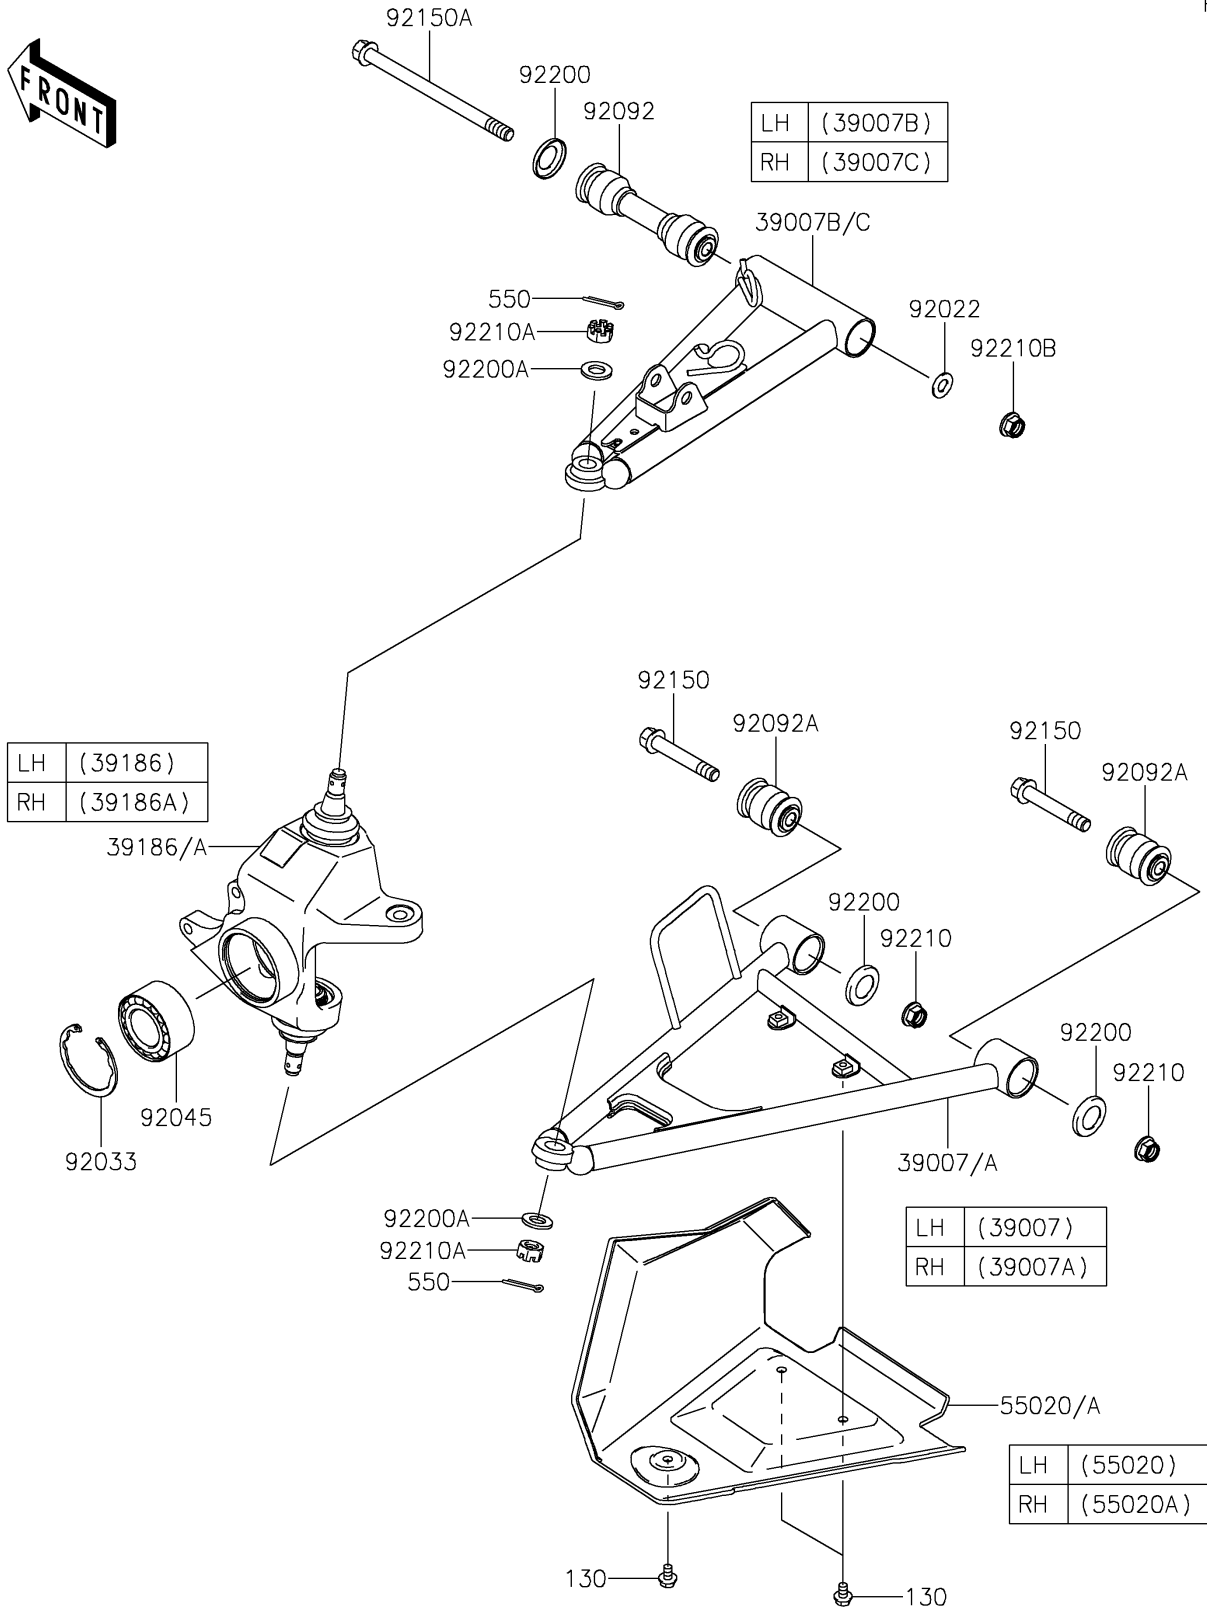

2021 BRUTE FORCE® 750 4x4i EPS CAMO

PARTS DIAGRAM

Front Suspension

F2152

2021 BRUTE FORCE® 750 4x4i EPS CAMO

Kawasaki
Let the Good Times Roll®

PARTS LIST

Front Suspension

ITEM NAME	PART NUMBER	QUANTITY
ARM-SUSP,FR,LWR,LH,BLACK (Ref # 39007)	39007-0176-10	1
ARM-SUSP,FR,LWR,RH,BLACK (Ref # 39007A)	39007-0177-10	1
ARM-SUSP,FR,UPP,LH,BLACK (Ref # 39007B)	39007-0341-10	1
ARM-SUSP,FR,UPP,RH,BLACK (Ref # 39007C)	39007-0342-10	1
KNUCKLE ASSY,FR,LH (Ref # 39186)	39186-0033	1
KNUCKLE ASSY,FR,RH (Ref # 39186A)	39186-0034	1
GUARD,FRONT ARM,LH,F.BLACK (Ref # 55020)	55020-0109-6Z	1
GUARD,FRONT ARM,RH,F.BLACK (Ref # 55020A)	55020-0110-6Z	1
WASHER,10.2X20X1.5 (Ref # 92022)	92022-3742	2
RING-SNAP,55MM (Ref # 92033)	92033-1274	2
BEARING-BALL,30BWD08ACA13 (Ref # 92045)	92045-0095	2
BUSHING-RUBBER (Ref # 92092)	92092-0025	2
BUSHING-RUBBER (Ref # 92092A)	92092-0026	4
BOLT,FLANGED,10X63 (Ref # 92150)	92150-1384	4
BOLT,FLANGED,10X150 (Ref # 92150A)	92150-1686	2
WASHER,19X31.8X4 (Ref # 92200)	92200-0582	6
WASHER,12.3X23X2.3 (Ref # 92200A)	92200-1004	4
NUT,LOCK,FLANGED,10MM (Ref # 92210)	92210-0276	4
NUT,CASTLE,12MM (Ref # 92210A)	92210-0395	4
NUT,LOCK,FLANGED,10MM (Ref # 92210B)	92210-1081	2
BOLT-FLANGED,6X10 (Ref # 130)	130BA0610	6
PIN-COTTER,3.0X25 (Ref # 550)	550AA3025	4