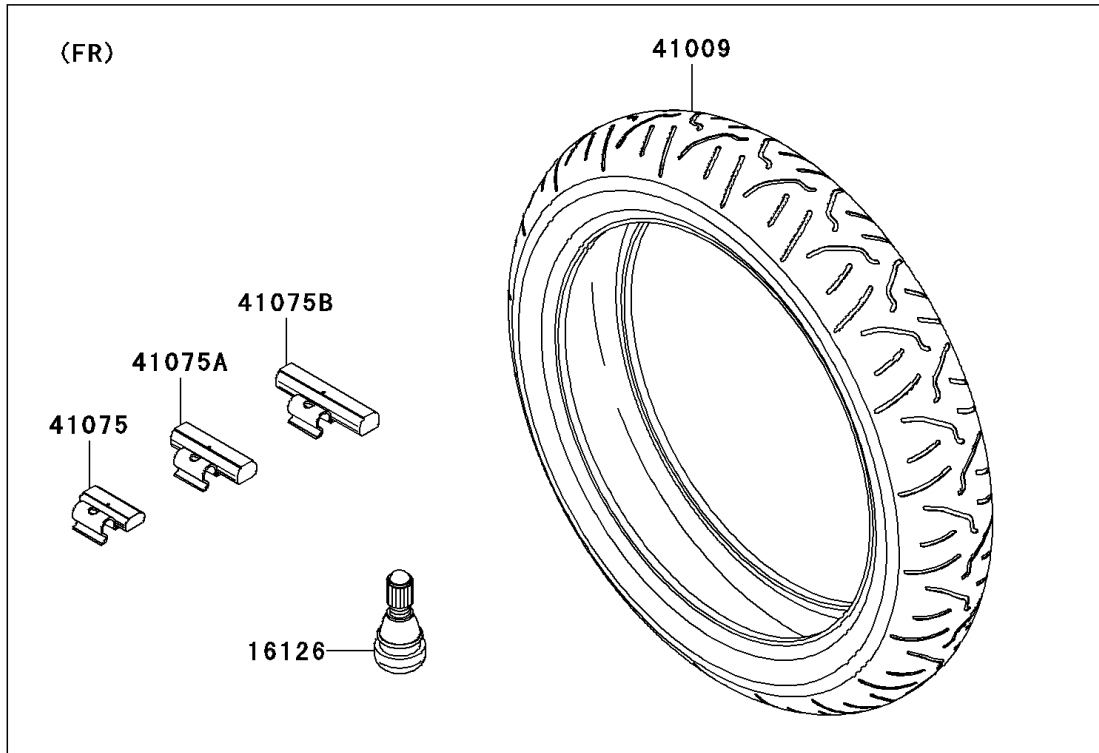

2006 Ninja® ZX™-6R PARTS DIAGRAM

Tires

F2210

2006 Ninja® ZX™-6R PARTS LIST

Tires

ITEM NAME	PART NUMBER	QUANTITY
VALVE,TIRE (Ref # 16126)	16126-1140	2
TIRE,FR,120/65ZR17(56W),BT014F (Ref # 41009)	41009-0054	1
TIRE,RR,180/55ZR17(73W),BT014R (Ref # 41009A)	41009-0055	1
BALANCER-WHEEL,10G,SILVER (Ref # 41075)	41075-0007	AR
BALANCER-WHEEL,20G,SILVER (Ref # 41075A)	41075-0008	AR
BALANCER-WHEEL,30G,SILVER (Ref # 41075B)	41075-0009	AR