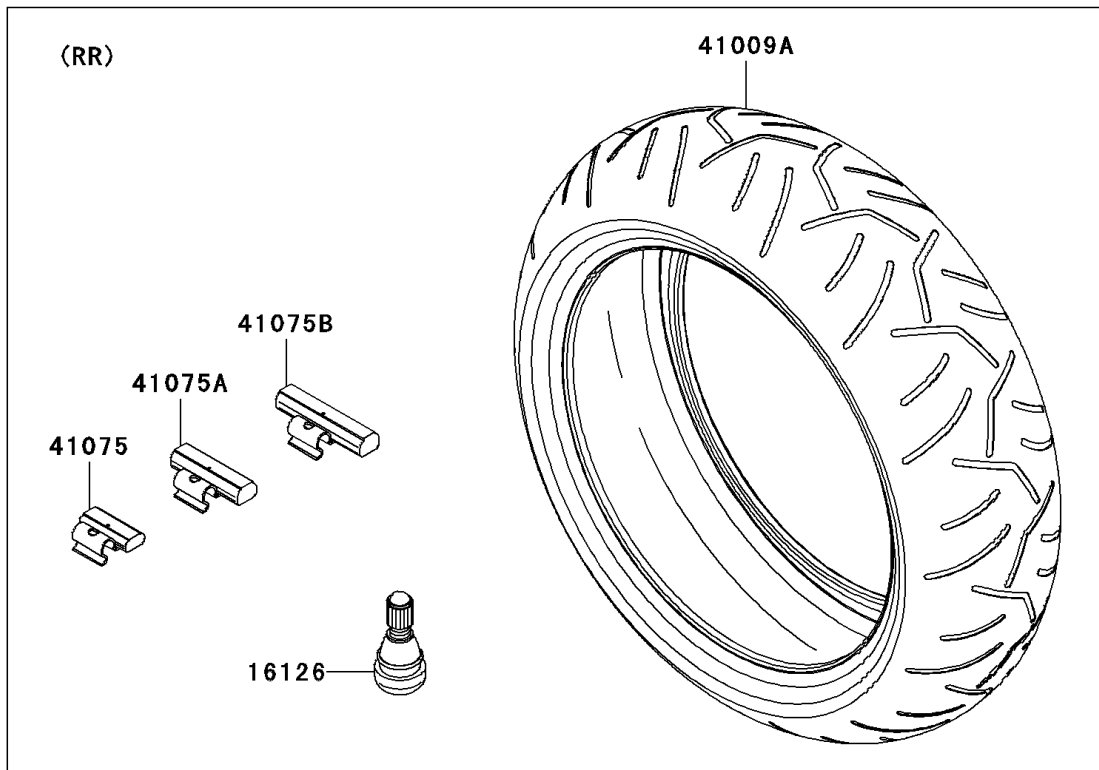

2006 Ninja® ZX™-6R PARTS DIAGRAM

Tires

F2210

2006 Ninja® ZX™-6R PARTS LIST

Tires

ITEM NAME	PART NUMBER	QUANTITY
VALVE,TIRE (Ref # 16126)	16126-1140	2
TIRE,FR,120/65ZR17(56W),BT014F (Ref # 41009)	41009-0054	1
TIRE,RR,180/55ZR17(73W),BT014R (Ref # 41009A)	41009-0055	1
BALANCER-WHEEL,10G,SILVER (Ref # 41075)	41075-0007	AR
BALANCER-WHEEL,20G,SILVER (Ref # 41075A)	41075-0008	AR
BALANCER-WHEEL,30G,SILVER (Ref # 41075B)	41075-0009	AR