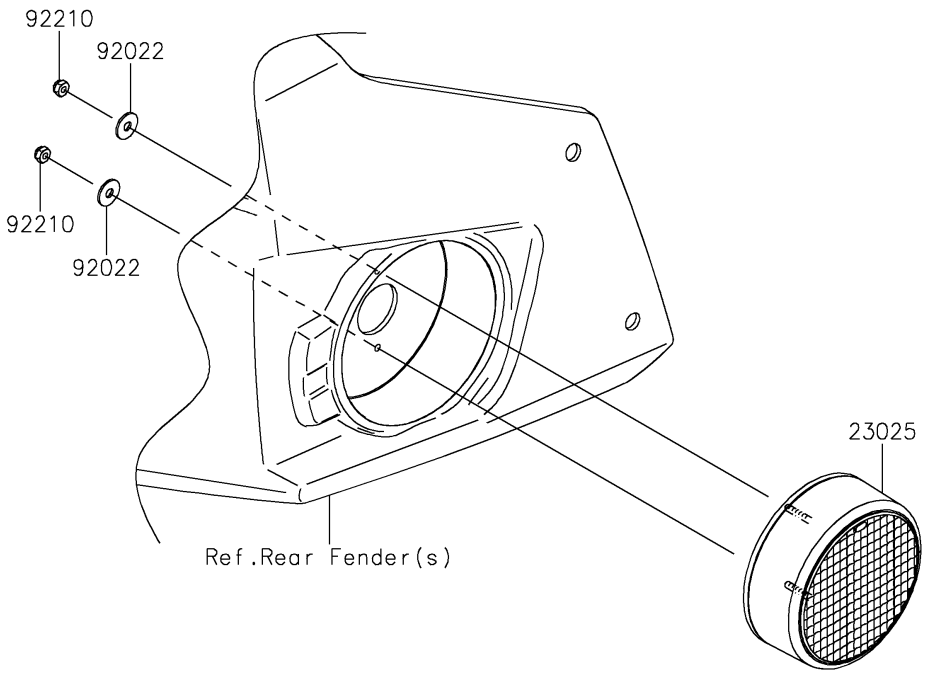

2021 TERYX4™ LE CAMO PARTS DIAGRAM

Taillight(s)

F2720

2021 TERYX4™ LE CAMO PARTS LIST

Taillight(s)

ITEM NAME	PART NUMBER	QUANTITY
LAMP-TAIL (Ref # 23025)	23025-0364	2
WASHER,4.3X12.5X1 (Ref # 92022)	92022-1949	4
NUT (Ref # 92210)	92210-0722	4