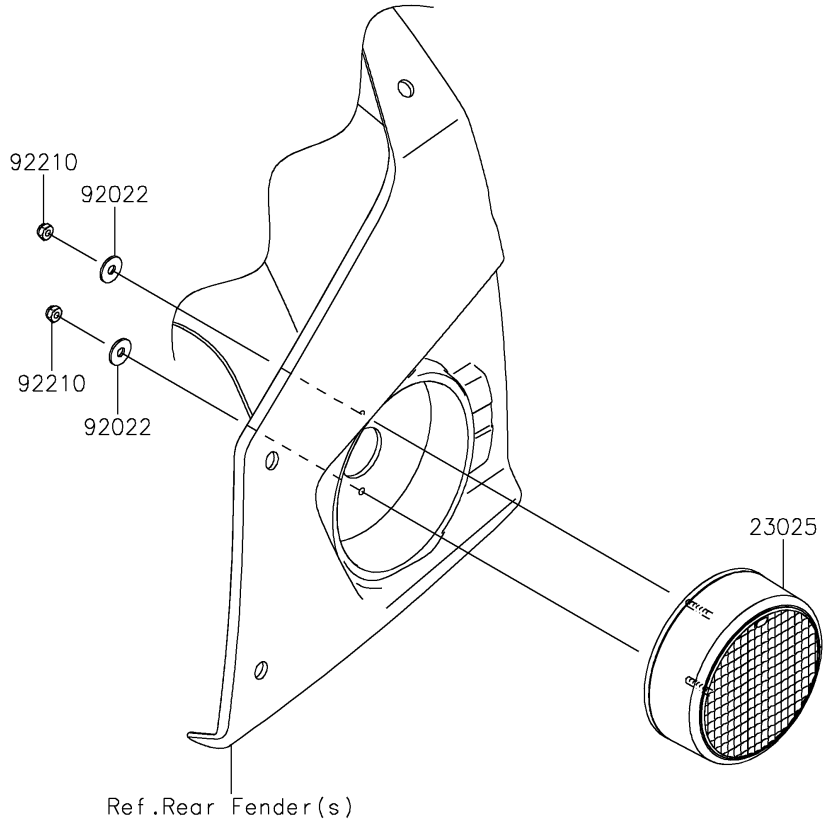

2021 TERYX4™ LE CAMO PARTS DIAGRAM

Taillight(s)

F2720

2021 TERYX4™ LE CAMO PARTS LIST

Taillight(s)

ITEM NAME	PART NUMBER	QUANTITY
LAMP-TAIL (Ref # 23025)	23025-0364	2
WASHER,4.3X12.5X1 (Ref # 92022)	92022-1949	4
NUT (Ref # 92210)	92210-0722	4