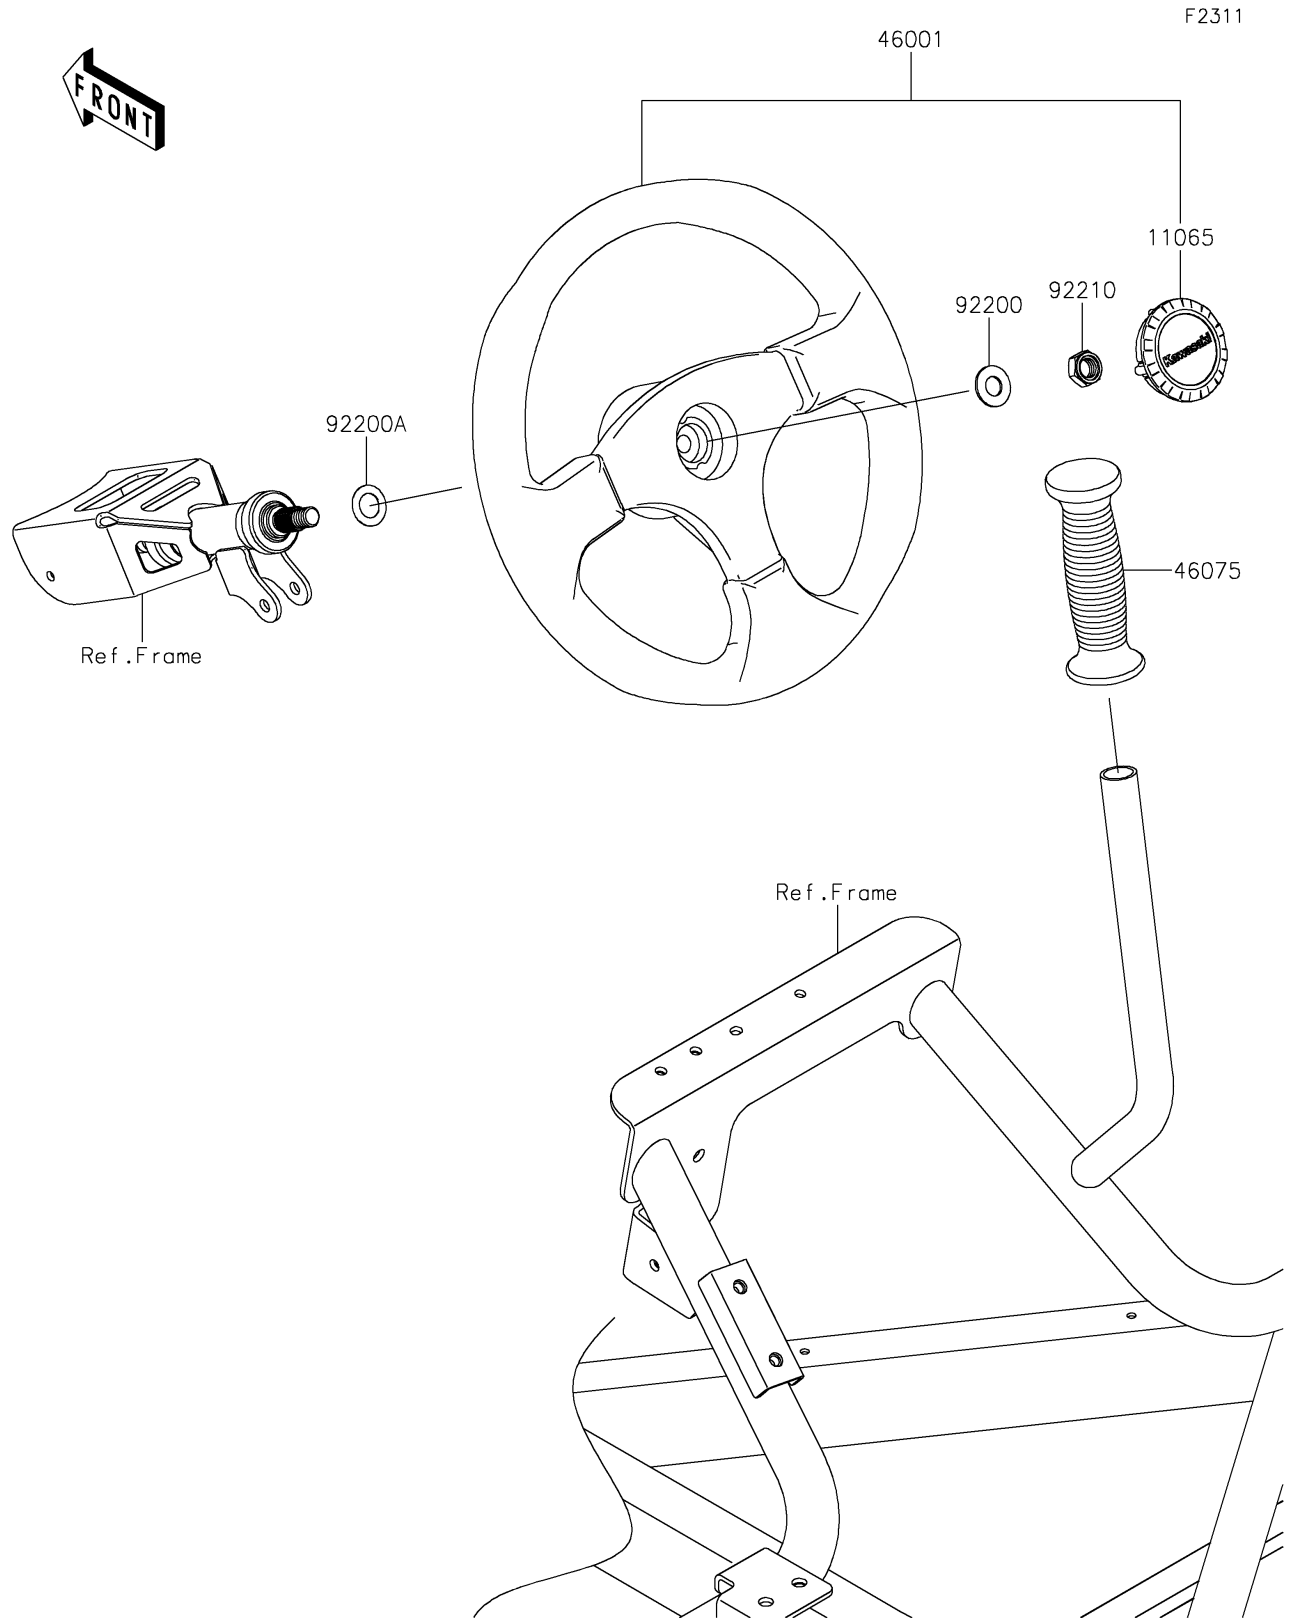

# 2021 TERYX4™ LE PARTS DIAGRAM

## Steering Wheel

## 2021 TERYX4™ LE PARTS LIST

### Steering Wheel

ITEM NAME	PART NUMBER	QUANTITY
CAP,HANDLE (Ref # 11065)	11065-0171	1
HANDLE-ASSY (Ref # 46001)	46001-0005	1
GRIP (Ref # 46075)	46075-0582	1
WASHER,12.1X25X1.6 (Ref # 92200)	92200-0455	1
WASHER,15X25X1.6 (Ref # 92200A)	92200-0460	1
NUT,LOCK,12MM (Ref # 92210)	92210-1249	1