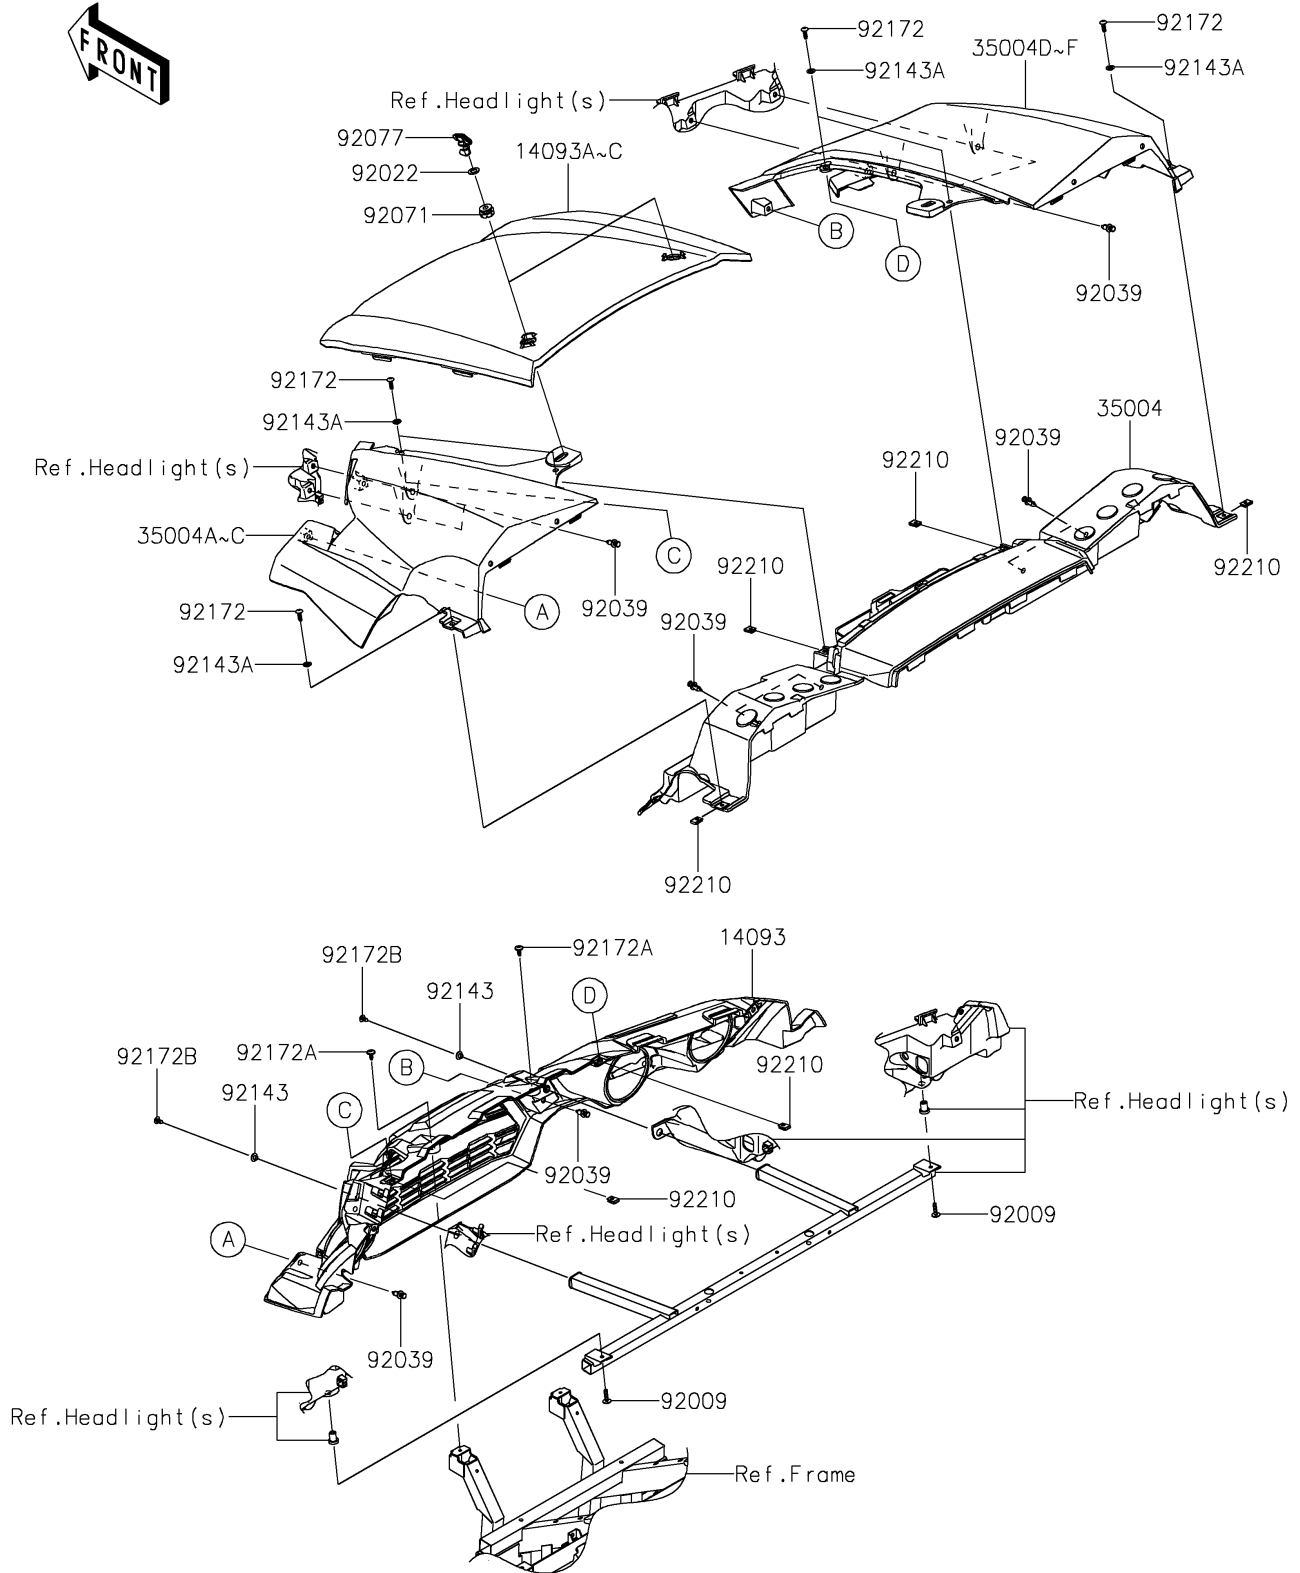

2021 TERYX4™ LE CAMO PARTS DIAGRAM

Front Fender(s)

F2171

2021 TERYX4™ LE CAMO PARTS LIST

Front Fender(s)

ITEM NAME	PART NUMBER	QUANTITY
COVER,FR GRILL (Ref # 14093)	14093-0202	1
COVER,HOOD,F.C.GRAY (Ref # 14093A)	14093-0211-66B	1
COVER,HOOD,EBONY (Ref # 14093B)	14093-0211-H8	1
COVER,HOOD,M.P.SILVER (Ref # 14093C)	14093-0211-IS	1
FENDER-FRONT,RR (Ref # 35004)	35004-0345	1
FENDER-FRONT,LH,F.C.GRAY (Ref # 35004A)	35004-0346-66B	1
FENDER-FRONT,LH,P.N.YELLOW (Ref # 35004B)	35004-0346-66N	1
FENDER-FRONT,LH,M.GRAYSTONE (Ref # 35004C)	35004-0346-HI	1
FENDER-FRONT,RH,F.C.GRAY (Ref # 35004D)	35004-0347-66B	1
FENDER-FRONT,RH,P.N.YELLOW (Ref # 35004E)	35004-0347-66N	1
FENDER-FRONT,RH,M.GRAYSTONE (Ref # 35004F)	35004-0347-HI	1
SCREW,6X25 (Ref # 92009)	92009-1465	2
WASHER,12.5X22X1.2 (Ref # 92022)	92022-072	2
RIVET (Ref # 92039)	92039-0776	12
GROMMET (Ref # 92071)	92071-0746	2
KNOB (Ref # 92077)	92077-0033	2
COLLAR (Ref # 92143)	92143-1057	2
COLLAR (Ref # 92143A)	92143-1087	6
SCREW,TAPPING,6X20 (Ref # 92172)	92172-0488	6
SCREW,6X16 (Ref # 92172A)	92172-0711	2
SCREW,TAPPING,6X16 (Ref # 92172B)	92172-0739	2
NUT,LEAF SPRING,6MM (Ref # 92210)	92210-0624	6