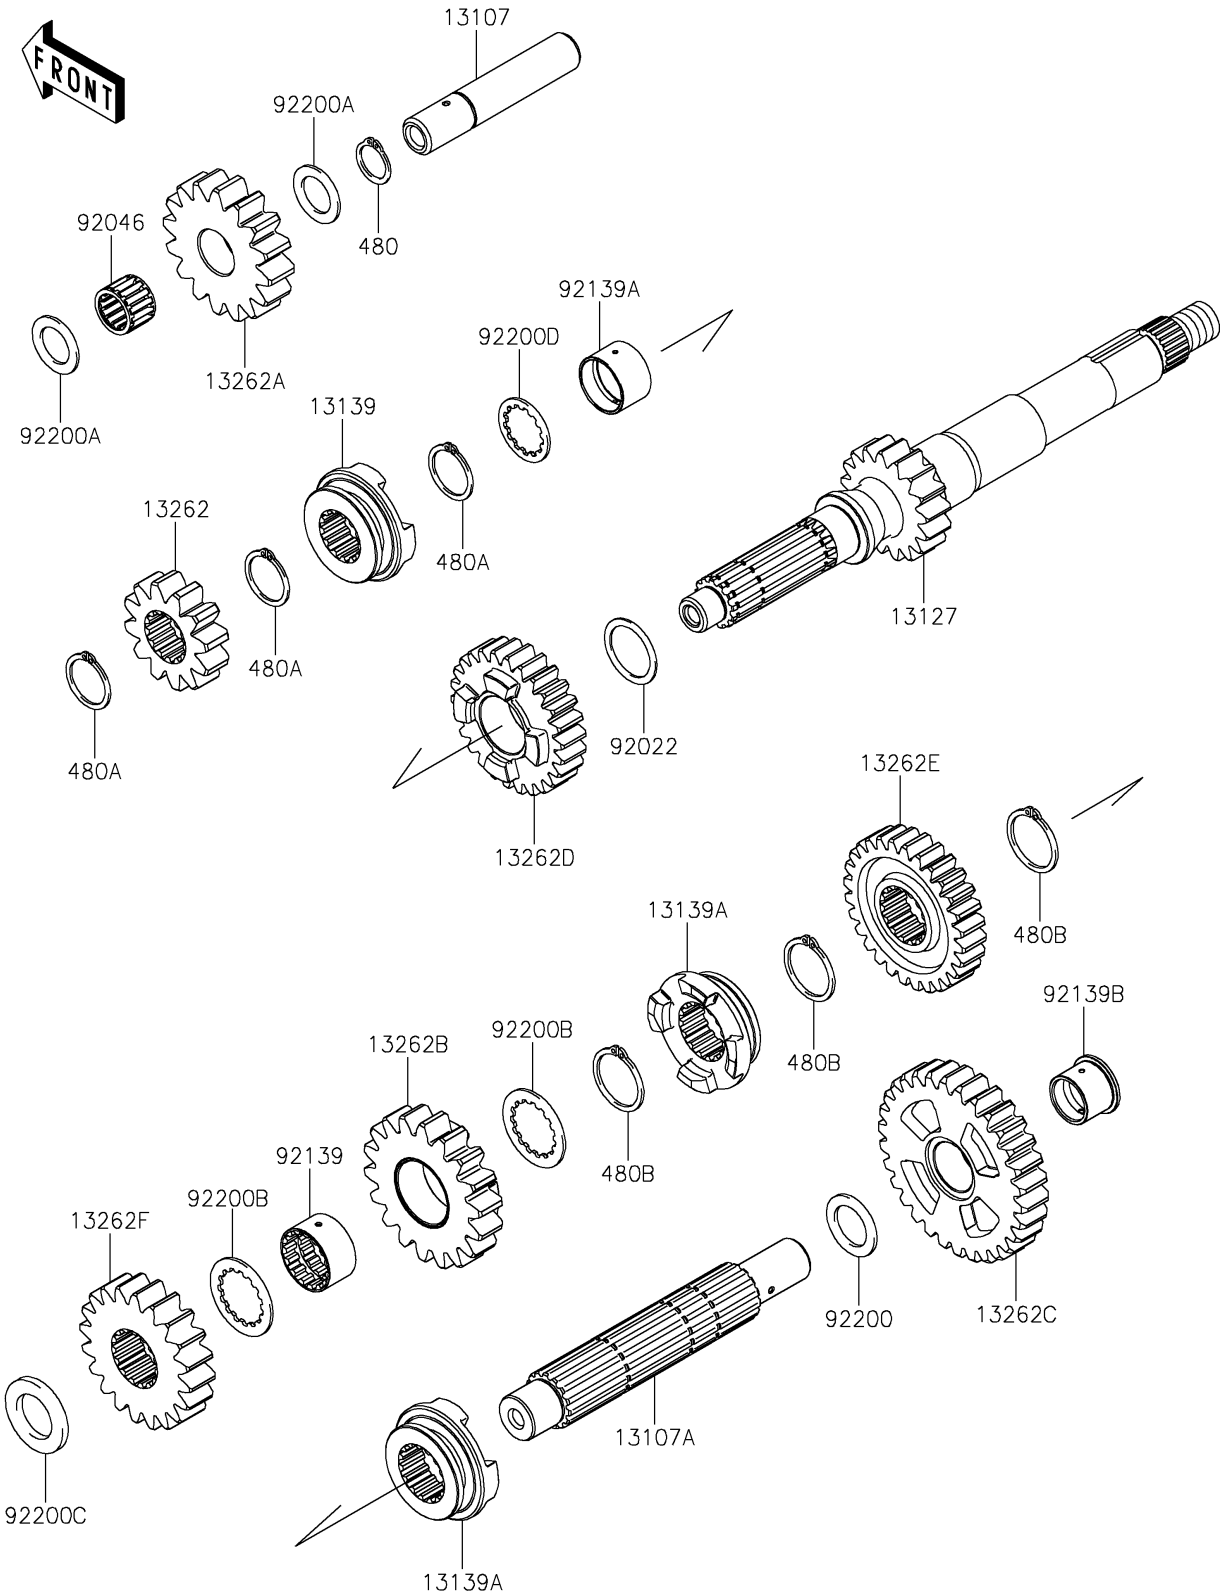

2021 TERYX4™ LE PARTS DIAGRAM

Transmission

E1361

2021 TERYX4™ LE PARTS LIST

Transmission

ITEM NAME	PART NUMBER	QUANTITY
SHAFT,REVERSE (Ref # 13107)	13107-0715	1
SHAFT,COUNTER (Ref # 13107A)	13107-0716	1
SHAFT-TRANSMISSION INPUT,17T (Ref # 13127)	13127-0654	1
SHIFTER,INPUT HI (Ref # 13139)	13139-0624	1
SHIFTER,OUTPUT (Ref # 13139A)	13139-0625	2
GEAR,INPUT REVERSE,12T (Ref # 13262)	13262-0861	1
GEAR,REVERSE IDLE,16T (Ref # 13262A)	13262-0862	1
GEAR,OUTPUT REVERSE,18T (Ref # 13262B)	13262-0865	1
GEAR,OUTPUT LOW,31T (Ref # 13262C)	13262-0867	1
GEAR,INPUT HI,26T (Ref # 13262D)	13262-1551	1
GEAR,OUTPUT HI,28T (Ref # 13262E)	13262-1552	1
GEAR,OUTPUT,19T (Ref # 13262F)	13262-1553	1
WASHER,25.3X32X1 (Ref # 92022)	92022-1800	1
BEARING-NEEDLE,182216E03 C3 (Ref # 92046)	92046-0605	1
BUSHING,25X28.3X16.7 (Ref # 92139)	92139-0107	1
BUSHING,25X28X17.8 (Ref # 92139A)	92139-0280	1
BUSHING,20X24X18.7 (Ref # 92139B)	92139-0707	1
WASHER,20.2X30X1.8 (Ref # 92200)	92200-0221	1
WASHER,18.2X28X1.5 (Ref # 92200A)	92200-0716	2
WASHER,28.5X38X1.5 (Ref # 92200B)	92200-0717	2
WASHER,22.2X36X3.6 (Ref # 92200C)	92200-0718	1
WASHER,25.2X31.0X1.5 (Ref # 92200D)	92200-1239	1
CIRCLIP-TYPE-C,18MM (Ref # 480)	480J1800	1
CIRCLIP-TYPE-C,24MM (Ref # 480A)	480J2400	3
CIRCLIP-TYPE-C,28MM (Ref # 480B)	480J2800	3