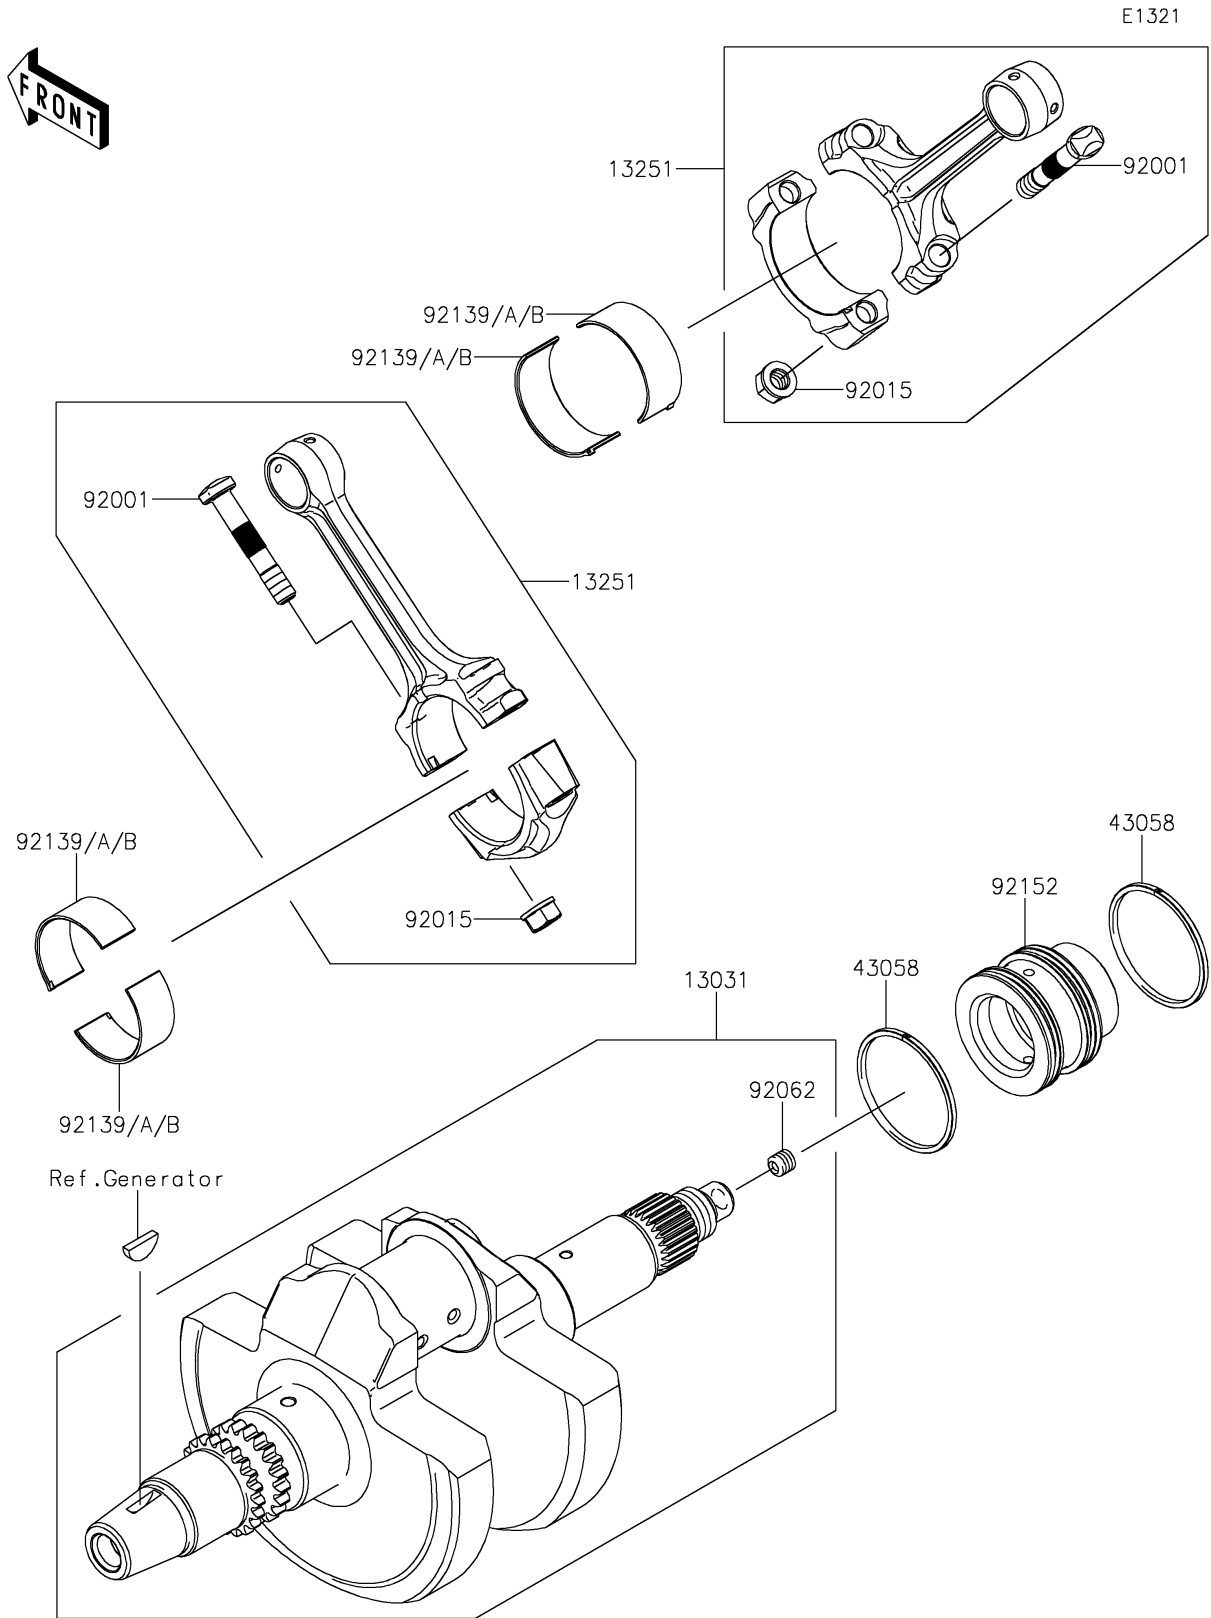

2021 TERYX4™ LE PARTS DIAGRAM

Crankshaft

2021 TERYX4™ LE PARTS LIST

Crankshaft

ITEM NAME	PART NUMBER	QUANTITY
CRANKSHAFT-COMP (Ref # 13031)	13031-0983	1
ROD-ASSY-CONNECTING (Ref # 13251)	13251-0709	2
RING (Ref # 43058)	43058-0702	2
BOLT,CONNECTING ROD (Ref # 92001)	92001-1980	4
NUT,FLANGED,8MM (Ref # 92015)	92015-1311	4
NOZZLE,8X8,SILVER (Ref # 92062)	92062-1082	1
BUSHING,CONNECTING ROD,GREEN (Ref # 92139)	92139-0764	AR
BUSHING,CONNECTING ROD,YELLOW (Ref # 92139A)	92139-0765	4
BUSHING,CONNECTING ROD,BROWN (Ref # 92139B)	92139-0766	AR
COLLAR,CRANK-CLUTCH (Ref # 92152)	92152-0956	1