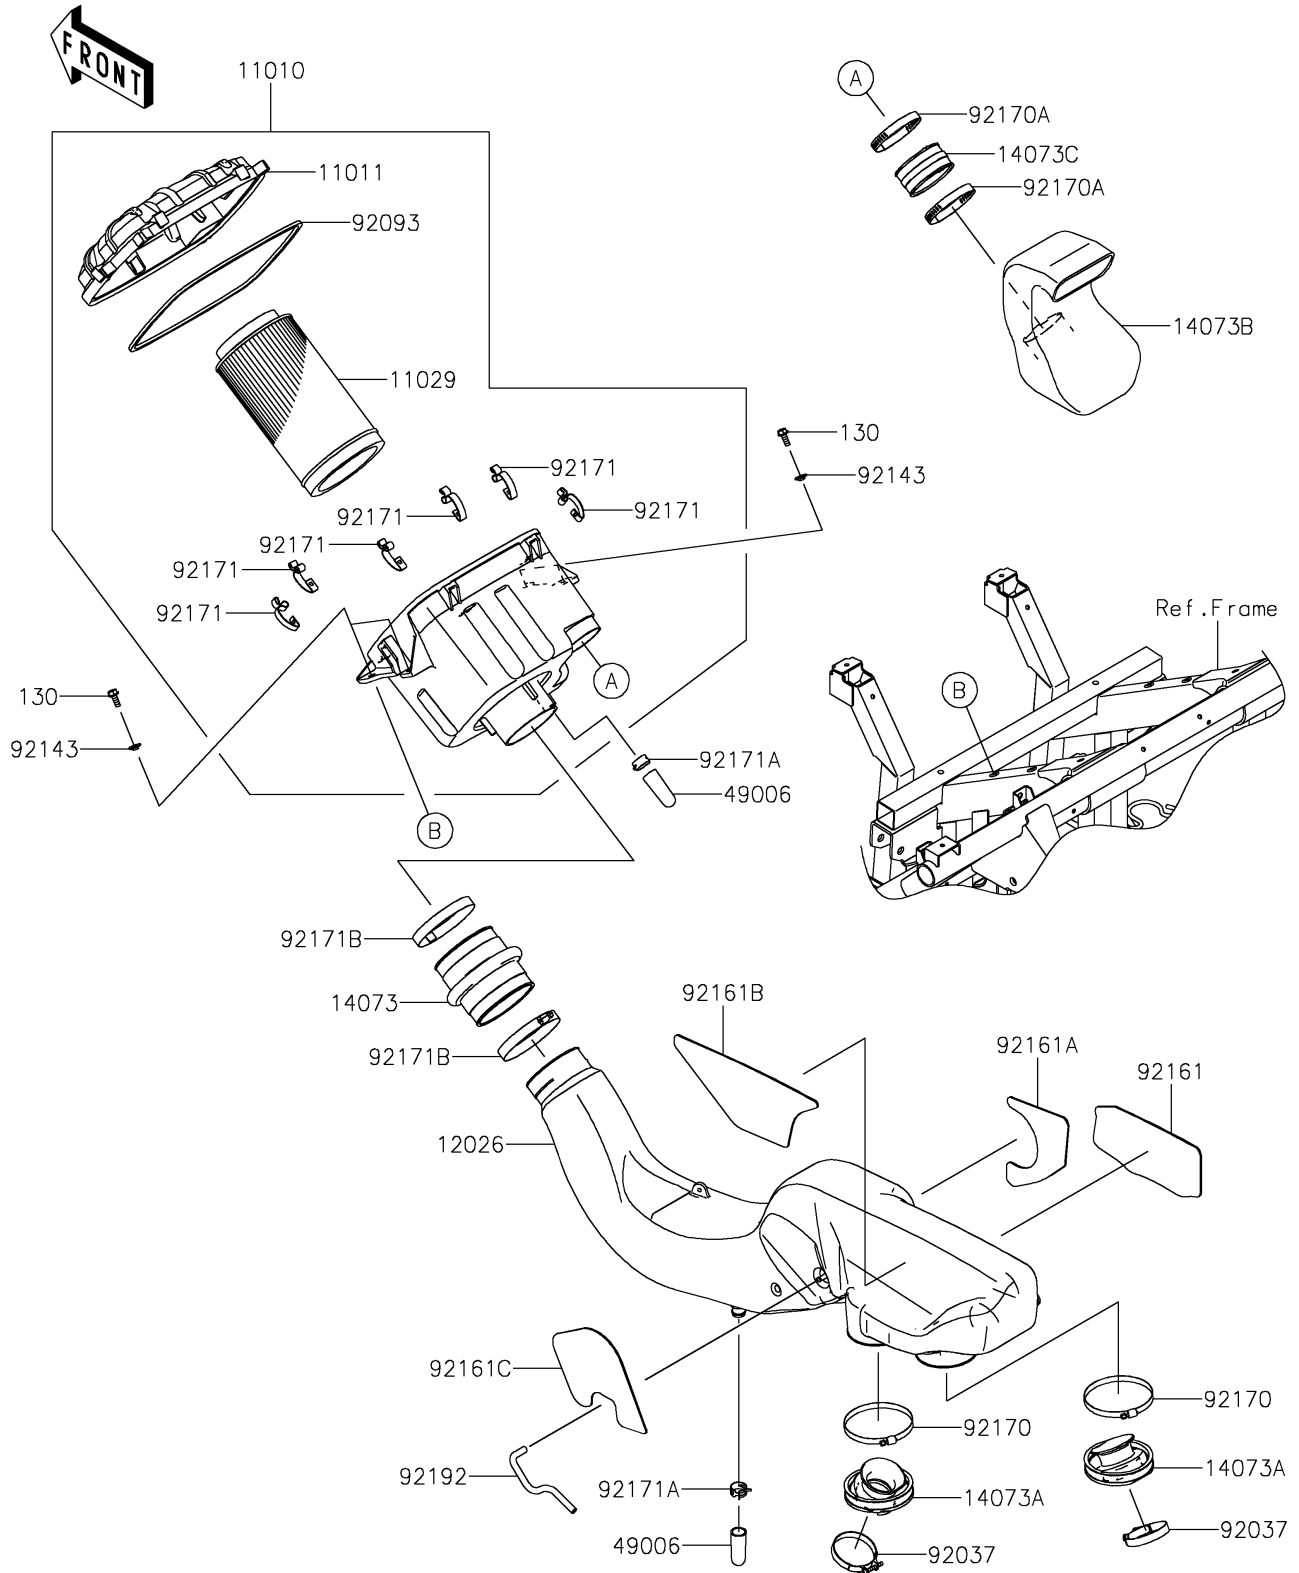

# 2021 TERYX4™ LE PARTS DIAGRAM

Air Cleaner

E1130

## 2021 TERYX4™ LE PARTS LIST

### Air Cleaner

ITEM NAME	PART NUMBER	QUANTITY
FILTER-ASSY-AIR (Ref # 11010)	11010-0777	1
CASE-AIR FILTER (Ref # 11011)	11011-0784	1
ELEMENT-ASSY-AIR FILTER (Ref # 11029)	11029-0025	1
CHAMBER (Ref # 12026)	12026-0016	1
DUCT,JOINT,A/C SIDE (Ref # 14073)	14073-0757	1
DUCT,THROTTLE-CHAMBER (Ref # 14073A)	14073-0758	2
DUCT,INTAKE (Ref # 14073B)	14073-0767	1
DUCT,JOINT (Ref # 14073C)	14073-1775	1
BOOT (Ref # 49006)	49006-1351	2
CLAMP (Ref # 92037)	92037-1523	2
SEAL (Ref # 92093)	92093-0585	1
COLLAR (Ref # 92143)	92143-1087	4
DAMPER,CHAMBER,RH,RR (Ref # 92161)	92161-1518	1
DAMPER,CHAMBER,RH,FR (Ref # 92161A)	92161-1519	1
DAMPER,CHAMBER,LH,RR (Ref # 92161B)	92161-1520	1
DAMPER,CHAMBER,LH,FR (Ref # 92161C)	92161-1521	1
CLAMP (Ref # 92170)	92170-1676	2
CLAMP (Ref # 92170A)	92170-1764	2
CLAMP (Ref # 92171)	92171-0225	6
CLAMP (Ref # 92171A)	92171-1277	2
CLAMP (Ref # 92171B)	92171-3716	2
TUBE,4X8X143 (Ref # 92192)	92192-1230	1
BOLT-FLANGED,6X16 (Ref # 130)	130AA0616	4