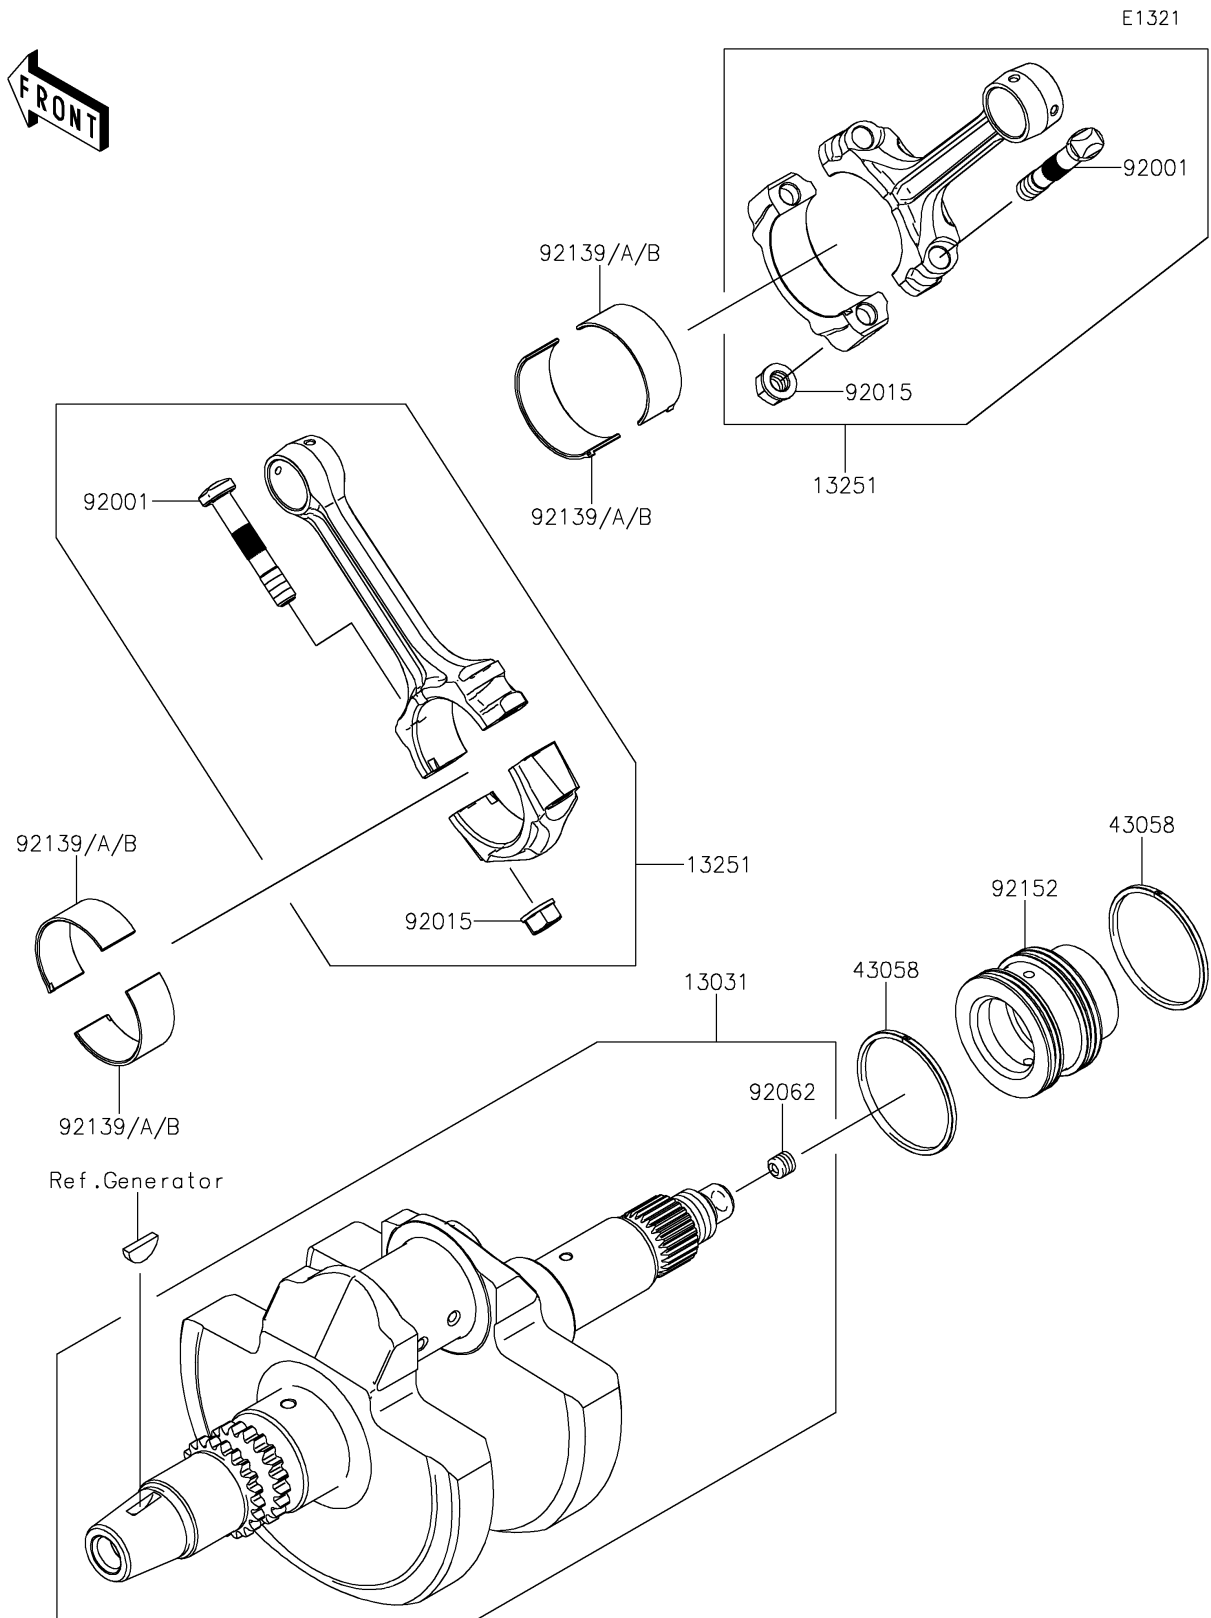

2021 TERYX® PARTS DIAGRAM

Crankshaft

2021 TERYX® PARTS LIST

Crankshaft

ITEM NAME	PART NUMBER	QUANTITY
CRANKSHAFT-COMP (Ref # 13031)	13031-0983	1
ROD-ASSY-CONNECTING (Ref # 13251)	13251-0709	2
RING (Ref # 43058)	43058-0702	2
BOLT,CONNECTING ROD (Ref # 92001)	92001-1980	4
NUT,FLANGED,8MM (Ref # 92015)	92015-1311	4
NOZZLE,8X8,SILVER (Ref # 92062)	92062-1082	1
BUSHING,CONNECTING ROD,GREEN (Ref # 92139)	92139-0764	AR
BUSHING,CONNECTING ROD,YELLOW (Ref # 92139A)	92139-0765	4
BUSHING,CONNECTING ROD,BROWN (Ref # 92139B)	92139-0766	AR
COLLAR,CRANK-CLUTCH (Ref # 92152)	92152-0956	1