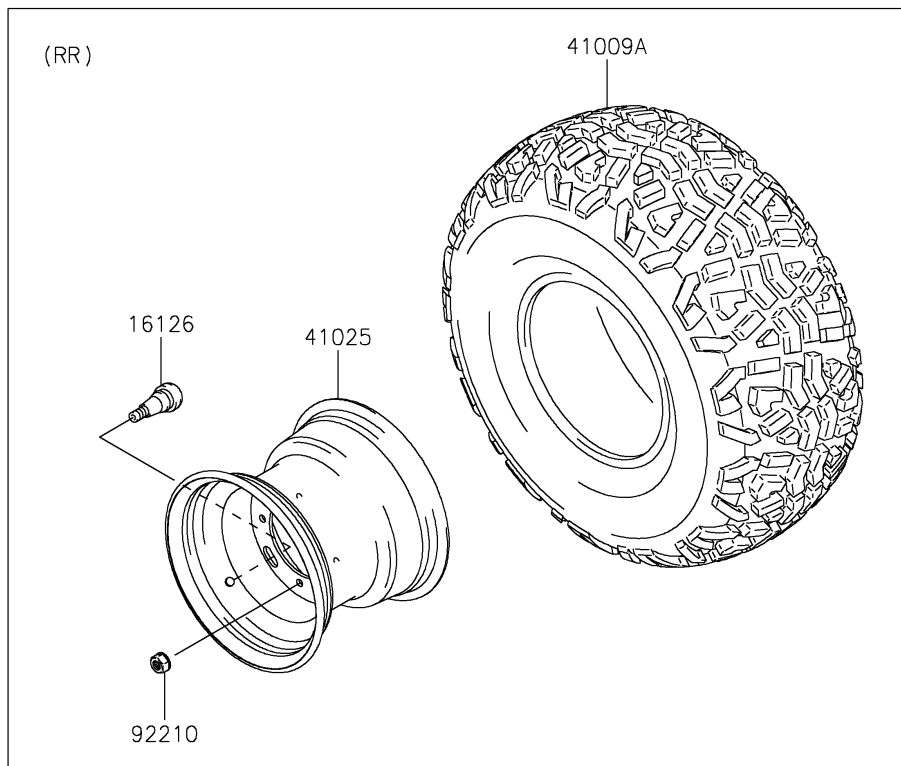

2020 MULE SX™ 4x4 SE FI PARTS DIAGRAM

Wheels/Tires

F2210

2020 MULE SX™ 4x4 SE FI PARTS LIST

Wheels/Tires

ITEM NAME	PART NUMBER	QUANTITY
VALVE (Ref # 16126)	16126-4001	4
TIRE,FR,24X9.00-10 4PR,K968M (Ref # 41009)	41009-0765	2
TIRE,RR,24X11.00-10 4PR,K968 (Ref # 41009A)	41009-0766	2
RIM,RR,10X8.5,F.S.BLACK (Ref # 41025)	41025-0039-397	2
RIM,FR,10X7.0 AT,F.S.BLACK (Ref # 41025A)	41025-0040-397	2
NUT,LOCK,10MM (Ref # 92210)	92210-1204	16