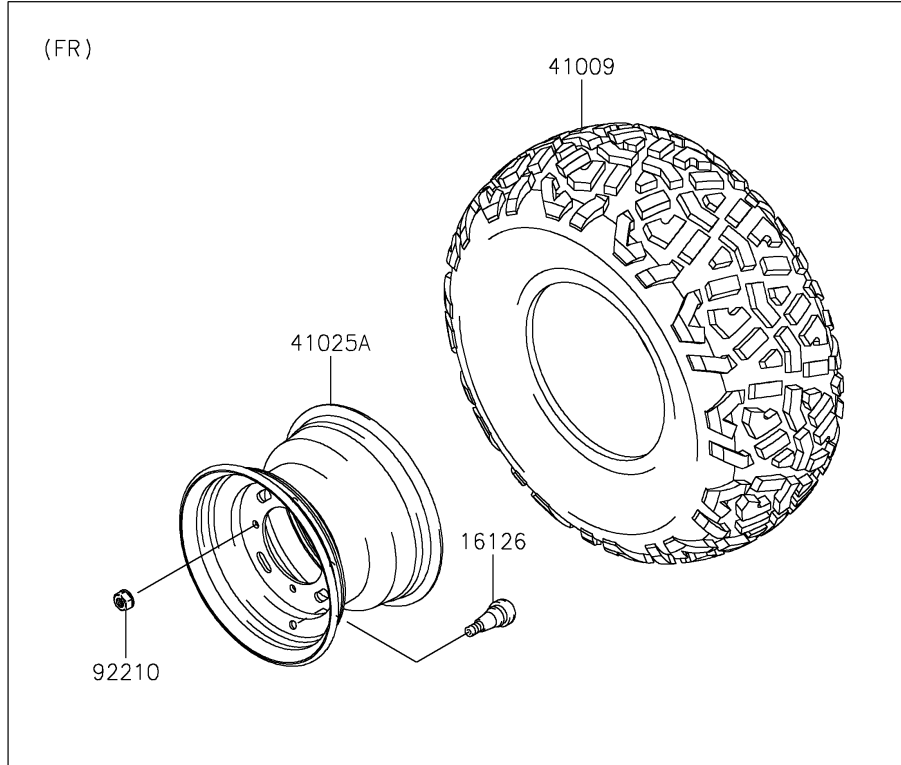

2020 MULE SX™ 4x4 SE FI PARTS DIAGRAM

Wheels/Tires

F2210

2020 MULE SX™ 4x4 SE FI PARTS LIST

Wheels/Tires

ITEM NAME	PART NUMBER	QUANTITY
VALVE (Ref # 16126)	16126-4001	4
TIRE,FR,24X9.00-10 4PR,K968M (Ref # 41009)	41009-0765	2
TIRE,RR,24X11.00-10 4PR,K968 (Ref # 41009A)	41009-0766	2
RIM,RR,10X8.5,F.S.BLACK (Ref # 41025)	41025-0039-397	2
RIM,FR,10X7.0 AT,F.S.BLACK (Ref # 41025A)	41025-0040-397	2
NUT,LOCK,10MM (Ref # 92210)	92210-1204	16