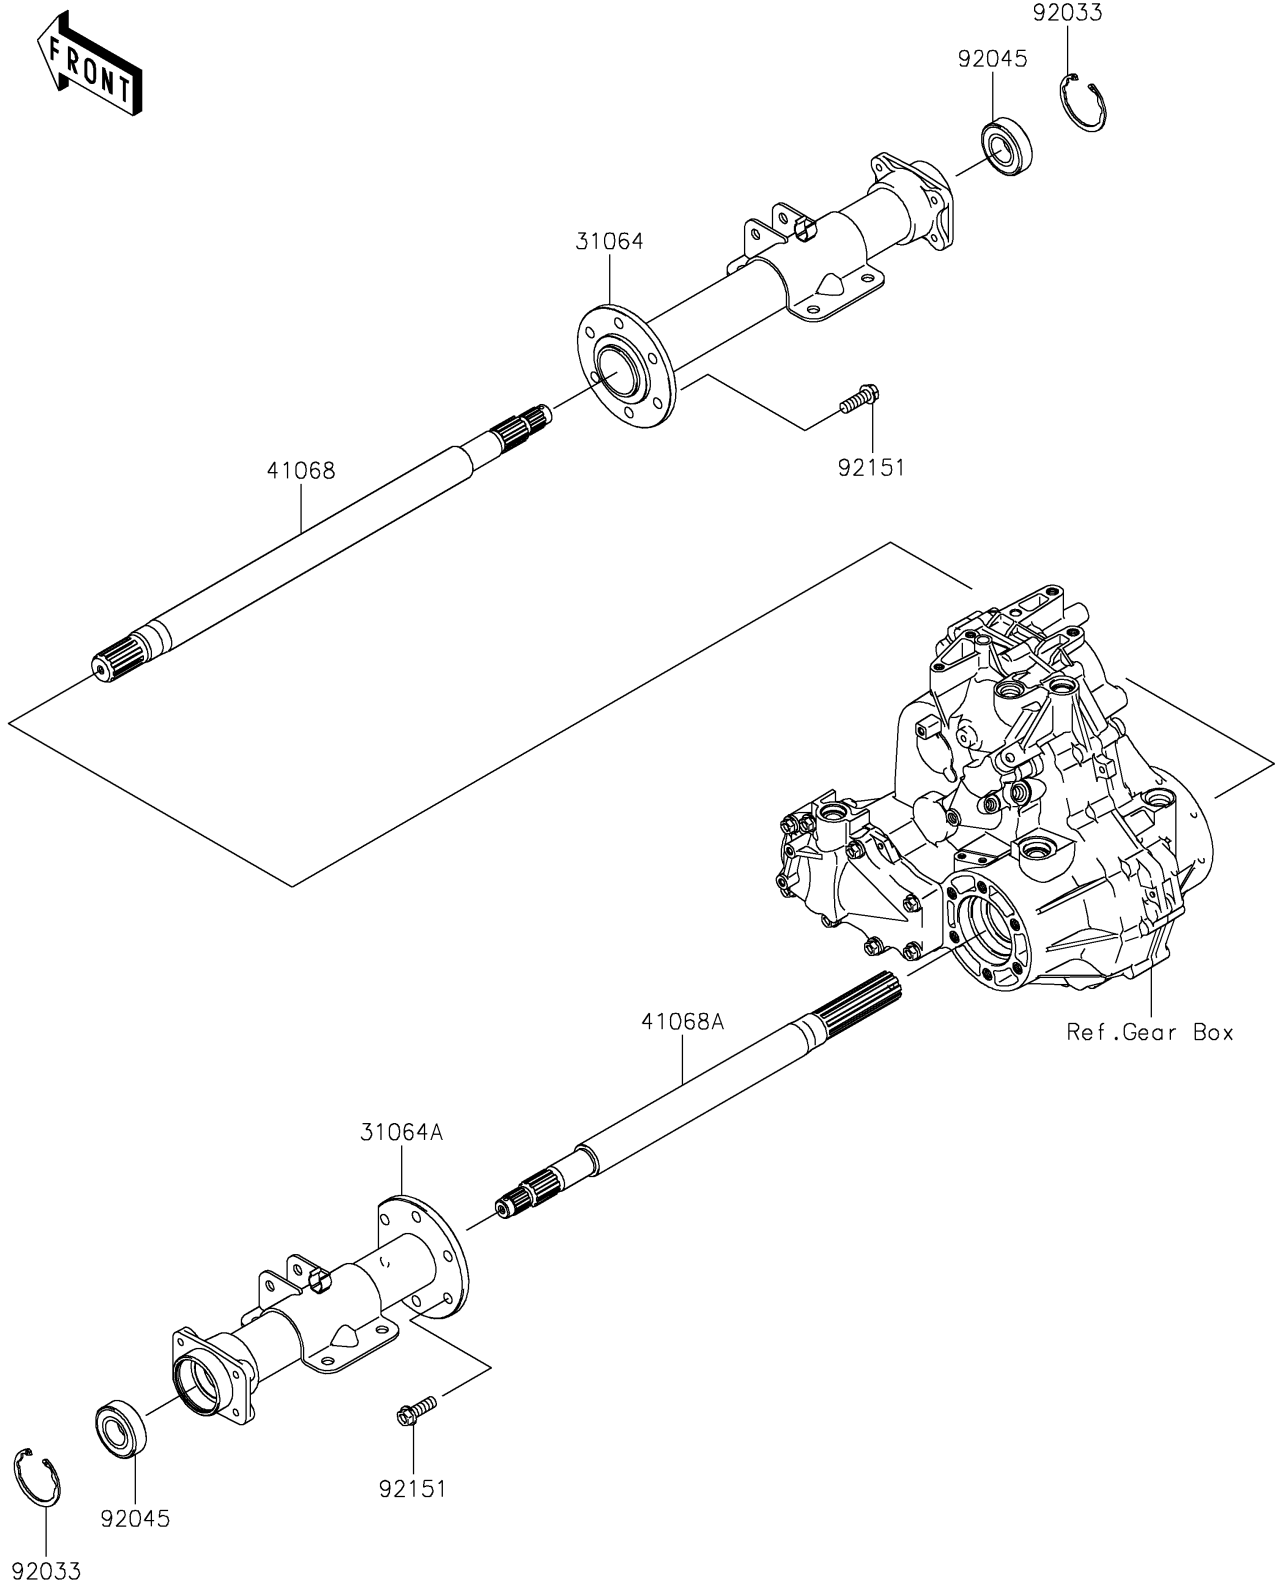

2020 MULE SX™ 4x4 SE FI PARTS DIAGRAM

Rear Axle

E3133

2020 MULE SX™ 4x4 SE FI PARTS LIST

Rear Axle

ITEM NAME	PART NUMBER	QUANTITY
PIPE-COMP,RH (Ref # 31064)	31064-0709	1
PIPE-COMP,LH (Ref # 31064A)	31064-0710	1
AXLE,RH (Ref # 41068)	41068-0036	1
AXLE,LH (Ref # 41068A)	41068-0037	1
RING-SNAP (Ref # 92033)	92033-2149	2
BEARING-BALL,6205A26DDU2 (Ref # 92045)	92045-0044	2
BOLT,10X28 (Ref # 92151)	92151-2142	12