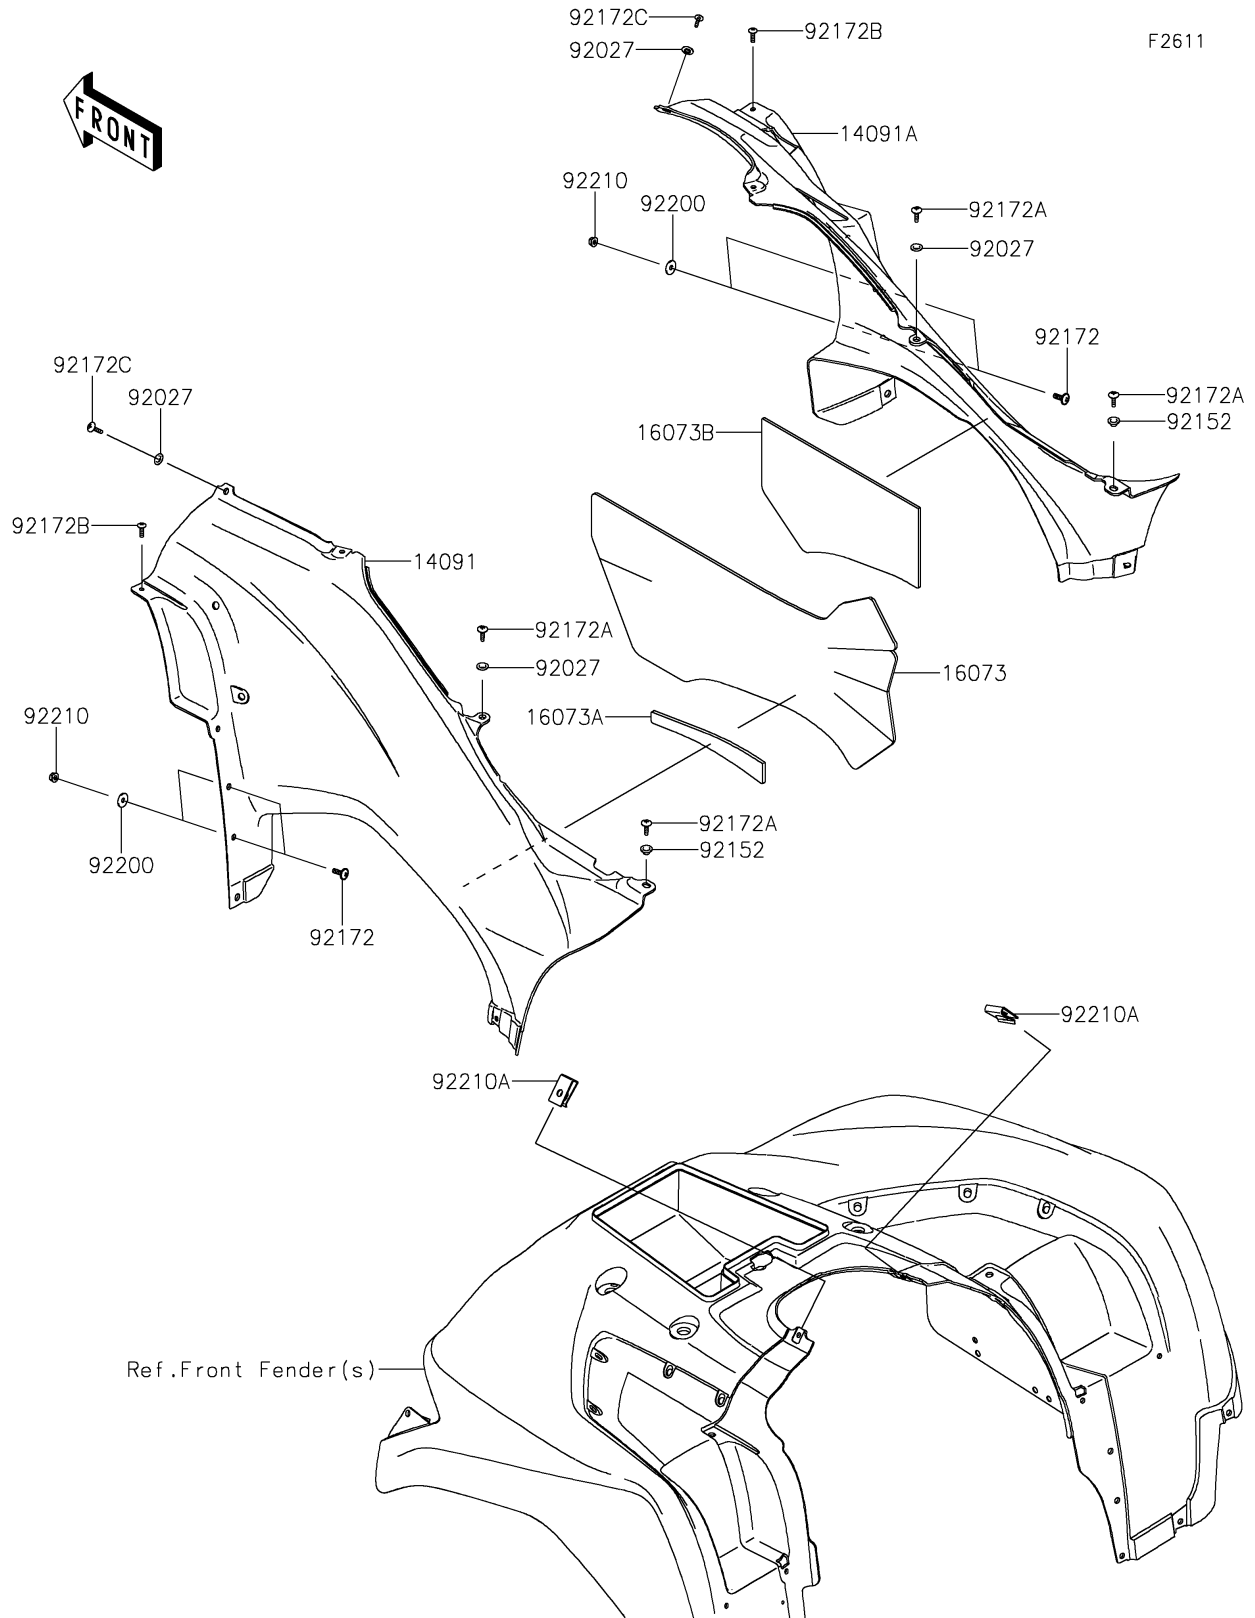

2020 BRUTE FORCE® 750 4x4i PARTS DIAGRAM

Side Covers

2020 BRUTE FORCE® 750 4x4i PARTS LIST

Side Covers

ITEM NAME	PART NUMBER	QUANTITY
COVER,SIDE,LH,F.RED (Ref # 14091)	14091-0137-6L	1
COVER,SIDE,RH,F.RED (Ref # 14091A)	14091-0138-6L	1
INSULATOR,SIDE COVER,LH (Ref # 16073)	16073-0723	1
INSULATOR,SIDE COVER,OVERLAP (Ref # 16073A)	16073-0807	1
INSULATOR,SIDE COVER,RH (Ref # 16073B)	16073-0808	1
COLLAR (Ref # 92027)	92027-4020	4
COLLAR,6.3X8.3X7.2 (Ref # 92152)	92152-1865	2
SCREW,6X18 (Ref # 92172)	92172-0002	4
SCREW,6X16 (Ref # 92172A)	92172-0236	4
SCREW,5X18 (Ref # 92172B)	92172-0428	2
SCREW,TAPPING,6X20 (Ref # 92172C)	92172-0883	2
WASHER,6.5X20X1.6 (Ref # 92200)	92200-0283	4
NUT,LOCK,FLANGED,6MM (Ref # 92210)	92210-0303	4
NUT,LEAF SPRING,6MM (Ref # 92210A)	92210-0624	2