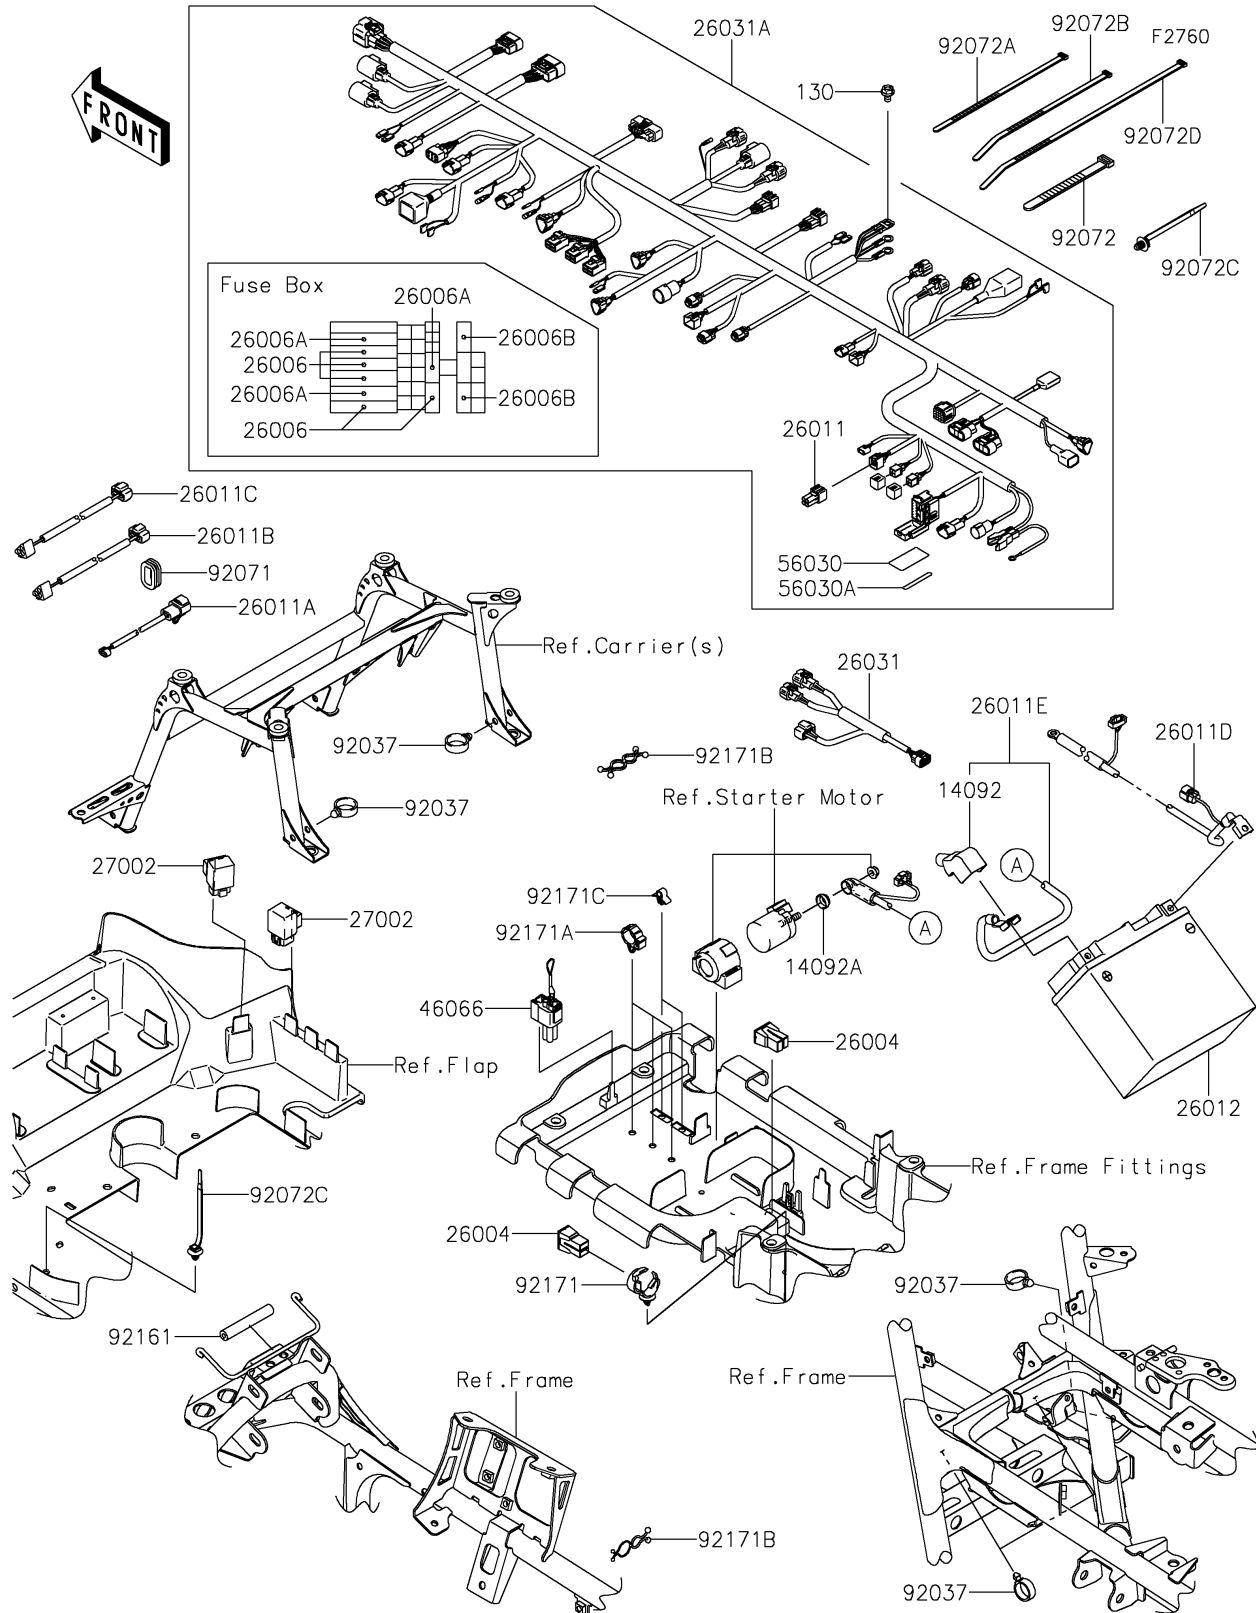

2020 BRUTE FORCE® 750 4x4i EPS CAMO PARTS DIAGRAM

Chassis Electrical Equipment

2020 BRUTE FORCE® 750 4x4i EPS CAMO PARTS LIST

Chassis Electrical Equipment

ITEM NAME	PART NUMBER	QUANTITY
COVER (Ref # 14092)	14092-0767	1
COVER,MAGNETIC SW. (Ref # 14092A)	14092-0851	1
FUSE-ASSY,40A (Ref # 26004)	26004-1093	2
FUSE,MINI BLADE,15A,BLUE (Ref # 26006)	26006-0001	5
FUSE,MINI BLADE,10A,RED (Ref # 26006A)	26006-0009	3
FUSE,MINI BLADE,30A,GREEN (Ref # 26006B)	26006-1080	2
WIRE-LEAD,CAP (Ref # 26011)	26011-0271	1
WIRE-LEAD,EPS EXTENSION (Ref # 26011A)	26011-0312	1
WIRE-LEAD,HEAD LAMP,RH (Ref # 26011B)	26011-0721	1
WIRE-LEAD,HEAD LAMP,LH (Ref # 26011C)	26011-0743	1
WIRE-LEAD,BATTERY(-) (Ref # 26011D)	26011-0744	1
WIRE-LEAD,BATTERY(+) (Ref # 26011E)	26011-0807	1
BATTERY,MF,KMX14-BS,12V 12AH (Ref # 26012)	26012-1414	1
HARNESS,SUB (Ref # 26031)	26031-0752	1
HARNESS,MAIN (Ref # 26031A)	26031-1656	1
RELAY-ASSY (Ref # 27002)	27002-1062	2
CONNECTOR-ASSY,RESET (Ref # 46066)	46066-0001	1
LABEL,FUSE BOX,10A&15A (Ref # 56030)	56030-0401	1
LABEL,FUSE BOX,30A (Ref # 56030A)	56030-0404	1
CLAMP,HOSE (Ref # 92037)	92037-1827	5
GROMMET (Ref # 92071)	92071-0708	1
BAND,L=123 (Ref # 92072)	92072-030	13
BAND,L=186 (Ref # 92072A)	92072-056	4
BAND,L=188 (Ref # 92072B)	92072-1239	4
BAND,OS170-FT7(BLACK) (Ref # 92072C)	92072-1414	4
BAND,L=292.1 (Ref # 92072D)	92072-3509	3
DAMPER,4.5X11X68 (Ref # 92161)	92161-0988	1
CLAMP,CLIP,DIA=20 (Ref # 92171)	92171-0068	1
CLAMP,BRAKE HOSE (Ref # 92171A)	92171-0316	3

2020 BRUTE FORCE® 750 4x4i EPS CAMO PARTS LIST

Chassis Electrical Equipment

ITEM NAME	PART NUMBER	QUANTITY
CLAMP (Ref # 92171B)	92171-0476	2
CLAMP (Ref # 92171C)	92171-0477	2
BOLT-FLANGED,6X10 (Ref # 130)	130BA0610	1