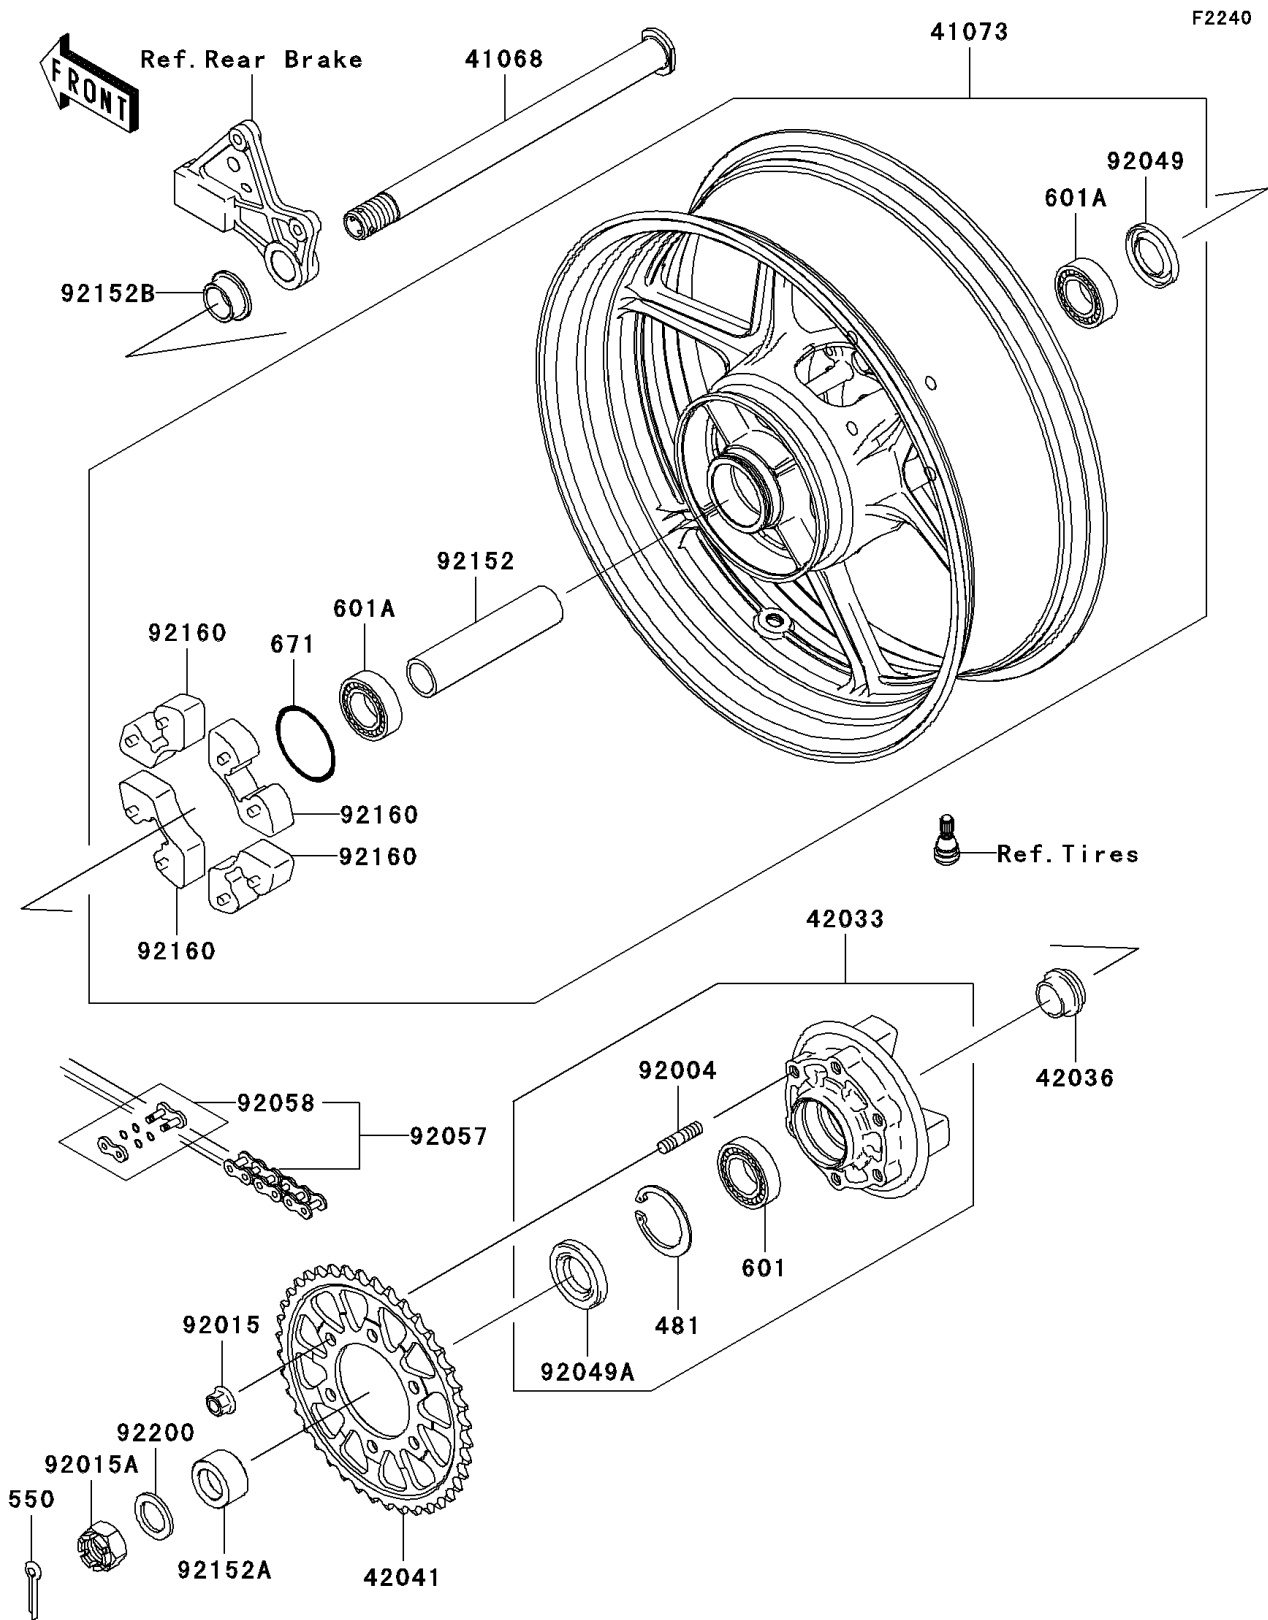

2005 Ninja® ZX™ -6R PARTS DIAGRAM

Rear Wheel/Chain

2005 Ninja® ZX™ -6R PARTS LIST

Rear Wheel/Chain

| ITEM NAME | PART NUMBER | QUANTITY |
|---|---------------|----------|
| CIRCLIP (Ref # 481) | 481J5500 | 1 |
| PIN-COTTER,4.0X40 (Ref # 550) | 550D4040 | 1 |
| BEARING-BALL,#6006G (Ref # 601) | 601B6006G | 1 |
| BEARING-BALL (Ref # 601A) | 601B6205UU | 2 |
| O RING,60MM (Ref # 671) | 671B2560 | 1 |
| AXLE,RR (Ref # 41068) | 41068-0035 | 1 |
| WHEEL-ASSY,RR,GRAYSTONE (Ref # 41073) | 41073-0040-2A | 1 |
| COUPLING-ASSY,RR HUB (Ref # 42033) | 42033-1213 | 1 |
| SLEEVE,RR HUB,L=22 (Ref # 42036) | 42036-1279 | 1 |
| SPROCKET-HUB,43T (Ref # 42041) | 42041-0017 | 1 |
| STUD,10X19 (Ref # 92004) | 92004-1275 | 6 |
| NUT,FLANGED,10MM (Ref # 92015) | 92015-1335 | 6 |
| NUT,CASTLE,24MM (Ref # 92015A) | 92015-1844 | 1 |
| SEAL-OIL,RR HUB (Ref # 92049) | 92049-1375 | 1 |
| SEAL-OIL,PJN 40 55 8 (Ref # 92049A) | 92049-1376 | 1 |
| CHAIN,DRIVE,EK520MVXL1X110L (Ref # 92057) | 92057-0089 | 1 |
| JOINT-CHAIN,DRIVE (Ref # 92058) | 92058-0007 | 1 |
| COLLAR,RR HUB,L=137 (Ref # 92152) | 92152-0214 | 1 |
| COLLAR,RR AXLE,LH,L=21.5 (Ref # 92152A) | 92152-0244 | 1 |
| COLLAR,RR AXLE,RH,L=18 (Ref # 92152B) | 92152-0245 | 1 |
| DAMPER,SHOCK,RR HUB (Ref # 92160) | 92160-1485 | 4 |
| WASHER,25.5X38X3.2 (Ref # 92200) | 92200-1479 | 1 |