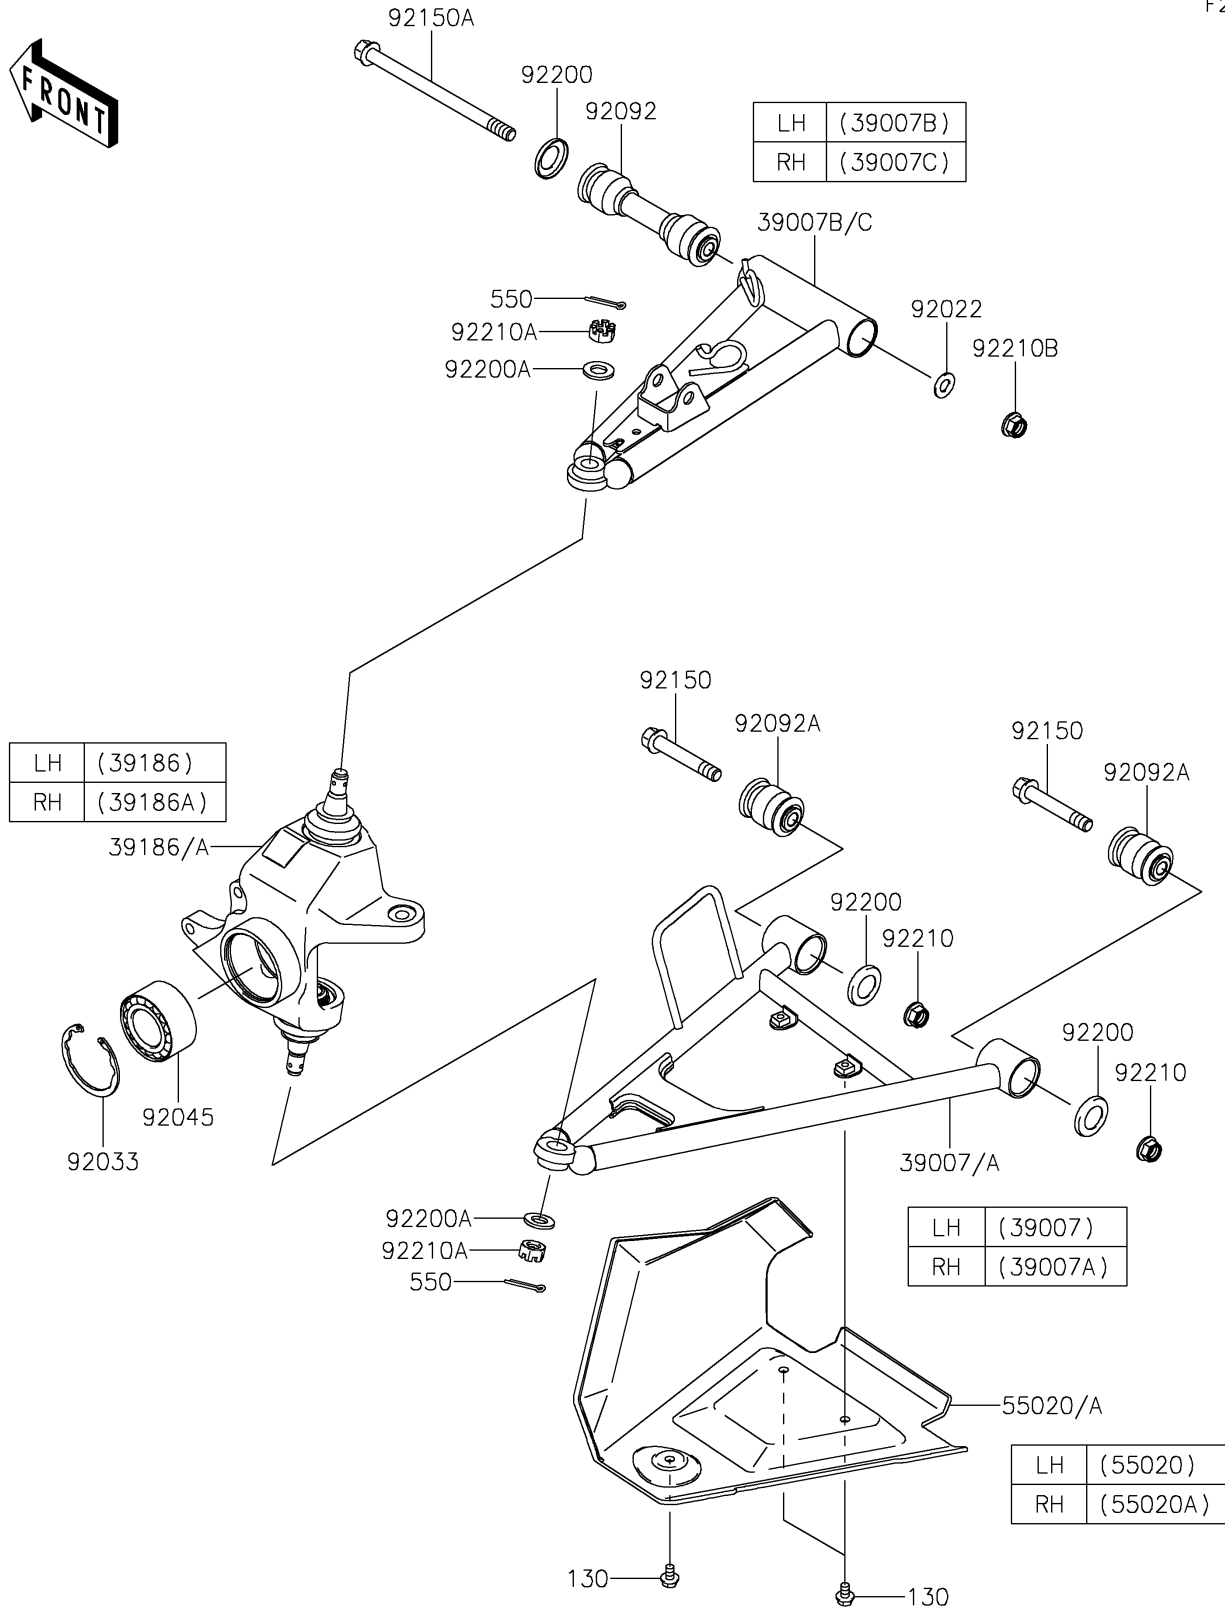

# 2020 BRUTE FORCE® 750 4x4i EPS PARTS DIAGRAM

Front Suspension

F2152

## 2020 BRUTE FORCE® 750 4x4i EPS PARTS LIST

### Front Suspension

ITEM NAME	PART NUMBER	QUANTITY
ARM-SUSP,FR,LWR,LH,BLACK (Ref # 39007)	39007-0176-10	1
ARM-SUSP,FR,LWR,RH,BLACK (Ref # 39007A)	39007-0177-10	1
ARM-SUSP,FR,UPP,LH,BLACK (Ref # 39007B)	39007-0341-10	1
ARM-SUSP,FR,UPP,RH,BLACK (Ref # 39007C)	39007-0342-10	1
KNUCKLE ASSY,FR,LH (Ref # 39186)	39186-0033	1
KNUCKLE ASSY,FR,RH (Ref # 39186A)	39186-0034	1
GUARD,FRONT ARM,LH,F.BLACK (Ref # 55020)	55020-0109-6Z	1
GUARD,FRONT ARM,RH,F.BLACK (Ref # 55020A)	55020-0110-6Z	1
WASHER,10.2X20X1.5 (Ref # 92022)	92022-3742	2
RING-SNAP,55MM (Ref # 92033)	92033-1274	2
BEARING-BALL,30BWD08ACA13 (Ref # 92045)	92045-0095	2
BUSHING-RUBBER (Ref # 92092)	92092-0025	2
BUSHING-RUBBER (Ref # 92092A)	92092-0026	4
BOLT,FLANGED,10X63 (Ref # 92150)	92150-1384	4
BOLT,FLANGED,10X150 (Ref # 92150A)	92150-1686	2
WASHER,19X31.8X4 (Ref # 92200)	92200-0582	6
WASHER,12.3X23X2.3 (Ref # 92200A)	92200-1004	4
NUT,LOCK,FLANGED,10MM (Ref # 92210)	92210-0276	4
NUT,CASTLE,12MM (Ref # 92210A)	92210-0395	4
NUT,LOCK,FLANGED,10MM (Ref # 92210B)	92210-1081	2
BOLT-FLANGED,6X10 (Ref # 130)	130BA0610	6
PIN-COTTER,3.0X25 (Ref # 550)	550AA3025	4