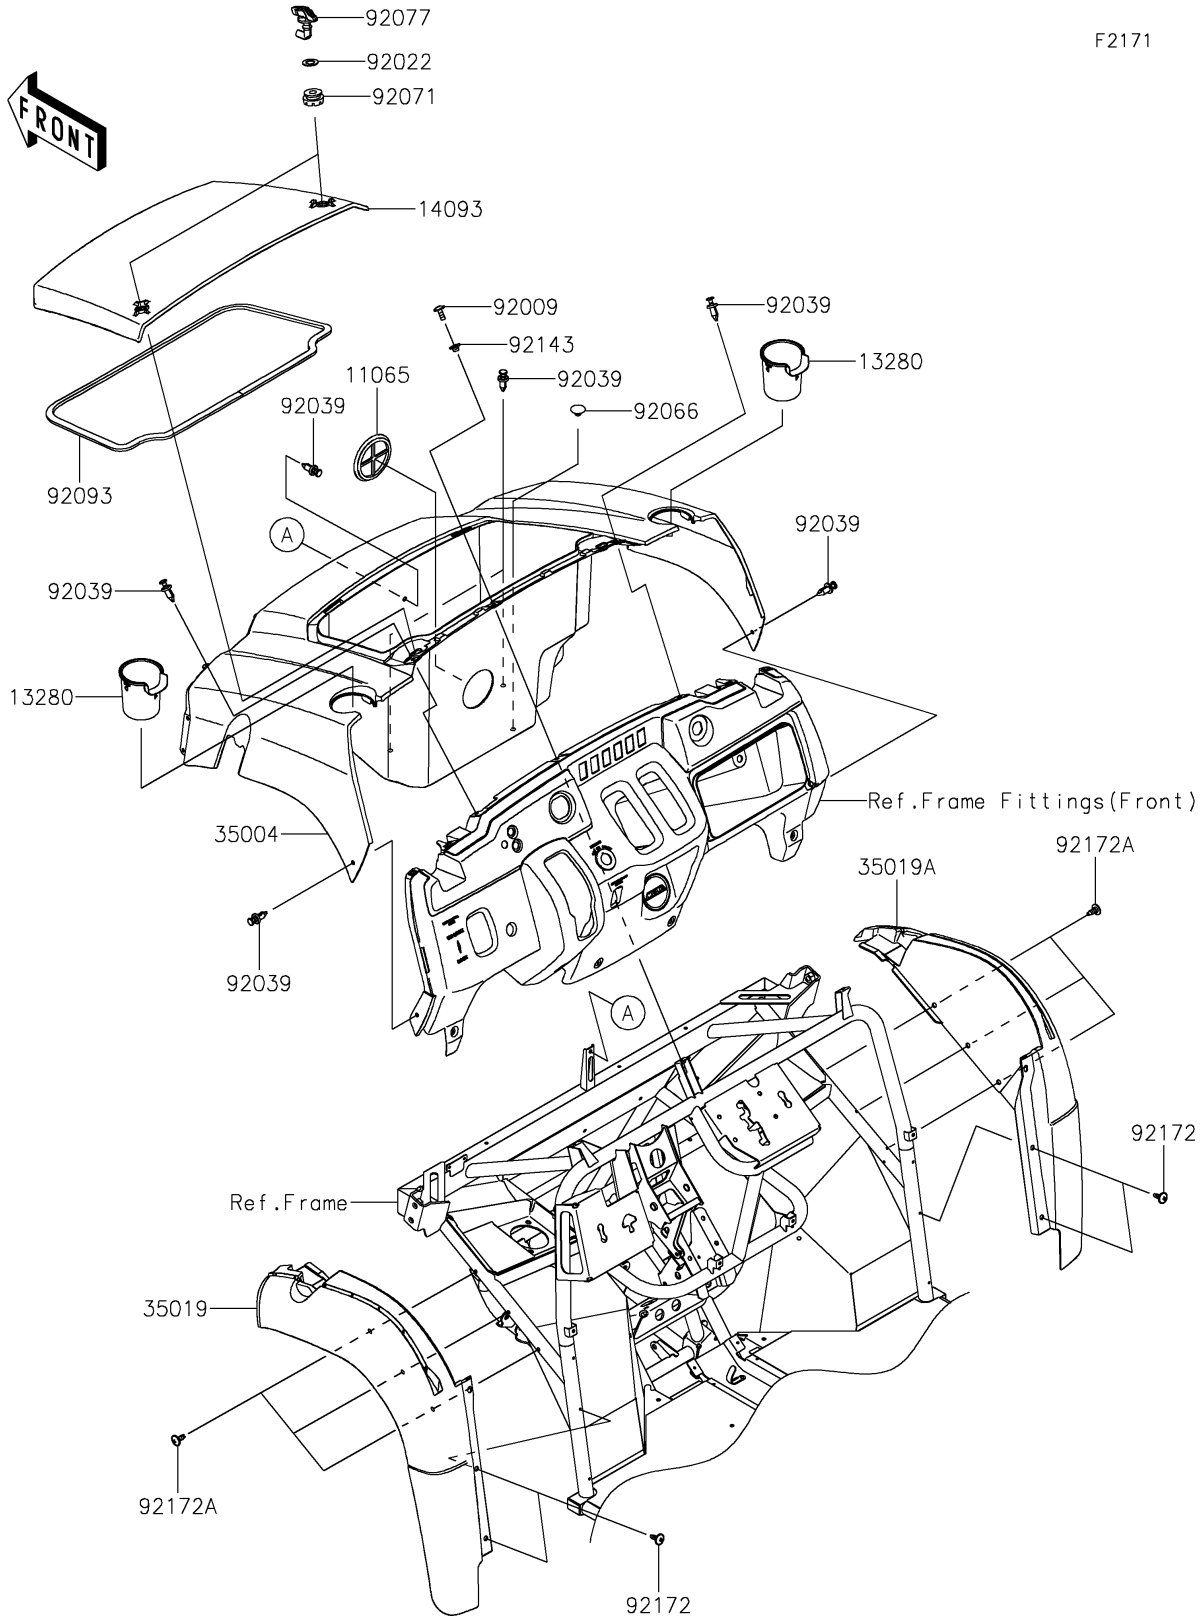

2019 MULE SX™ 4x4 XC LE FI PARTS DIAGRAM

Front Fender(s)

F2171

2019 MULE SX™ 4x4 XC LE FI PARTS LIST

Front Fender(s)

ITEM NAME	PART NUMBER	QUANTITY
CAP,F.BLACK (Ref # 11065)	11065-1053-6Z	1
HOLDER (Ref # 13280)	13280-0879	2
COVER,HOOD,S.BLACK (Ref # 14093)	14093-0390-839	1
FENDER-FRONT,S.BLACK (Ref # 35004)	35004-0355-839	1
FLAP,LH (Ref # 35019)	35019-0608	1
FLAP,RH (Ref # 35019A)	35019-0609	1
SCREW,6X16 (Ref # 92009)	92009-1621	1
WASHER,12.5X22X1.2 (Ref # 92022)	92022-072	2
RIVET (Ref # 92039)	92039-0776	7
PLUG (Ref # 92066)	92066-1485	1
GROMMET (Ref # 92071)	92071-0746	2
KNOB (Ref # 92077)	92077-0033	2
SEAL,6X15X1755 (Ref # 92093)	92093-0688	1
COLLAR (Ref # 92143)	92143-1057	1
SCREW,6X16 (Ref # 92172)	92172-0711	4
SCREW,6X16 (Ref # 92172A)	92172-0826	6