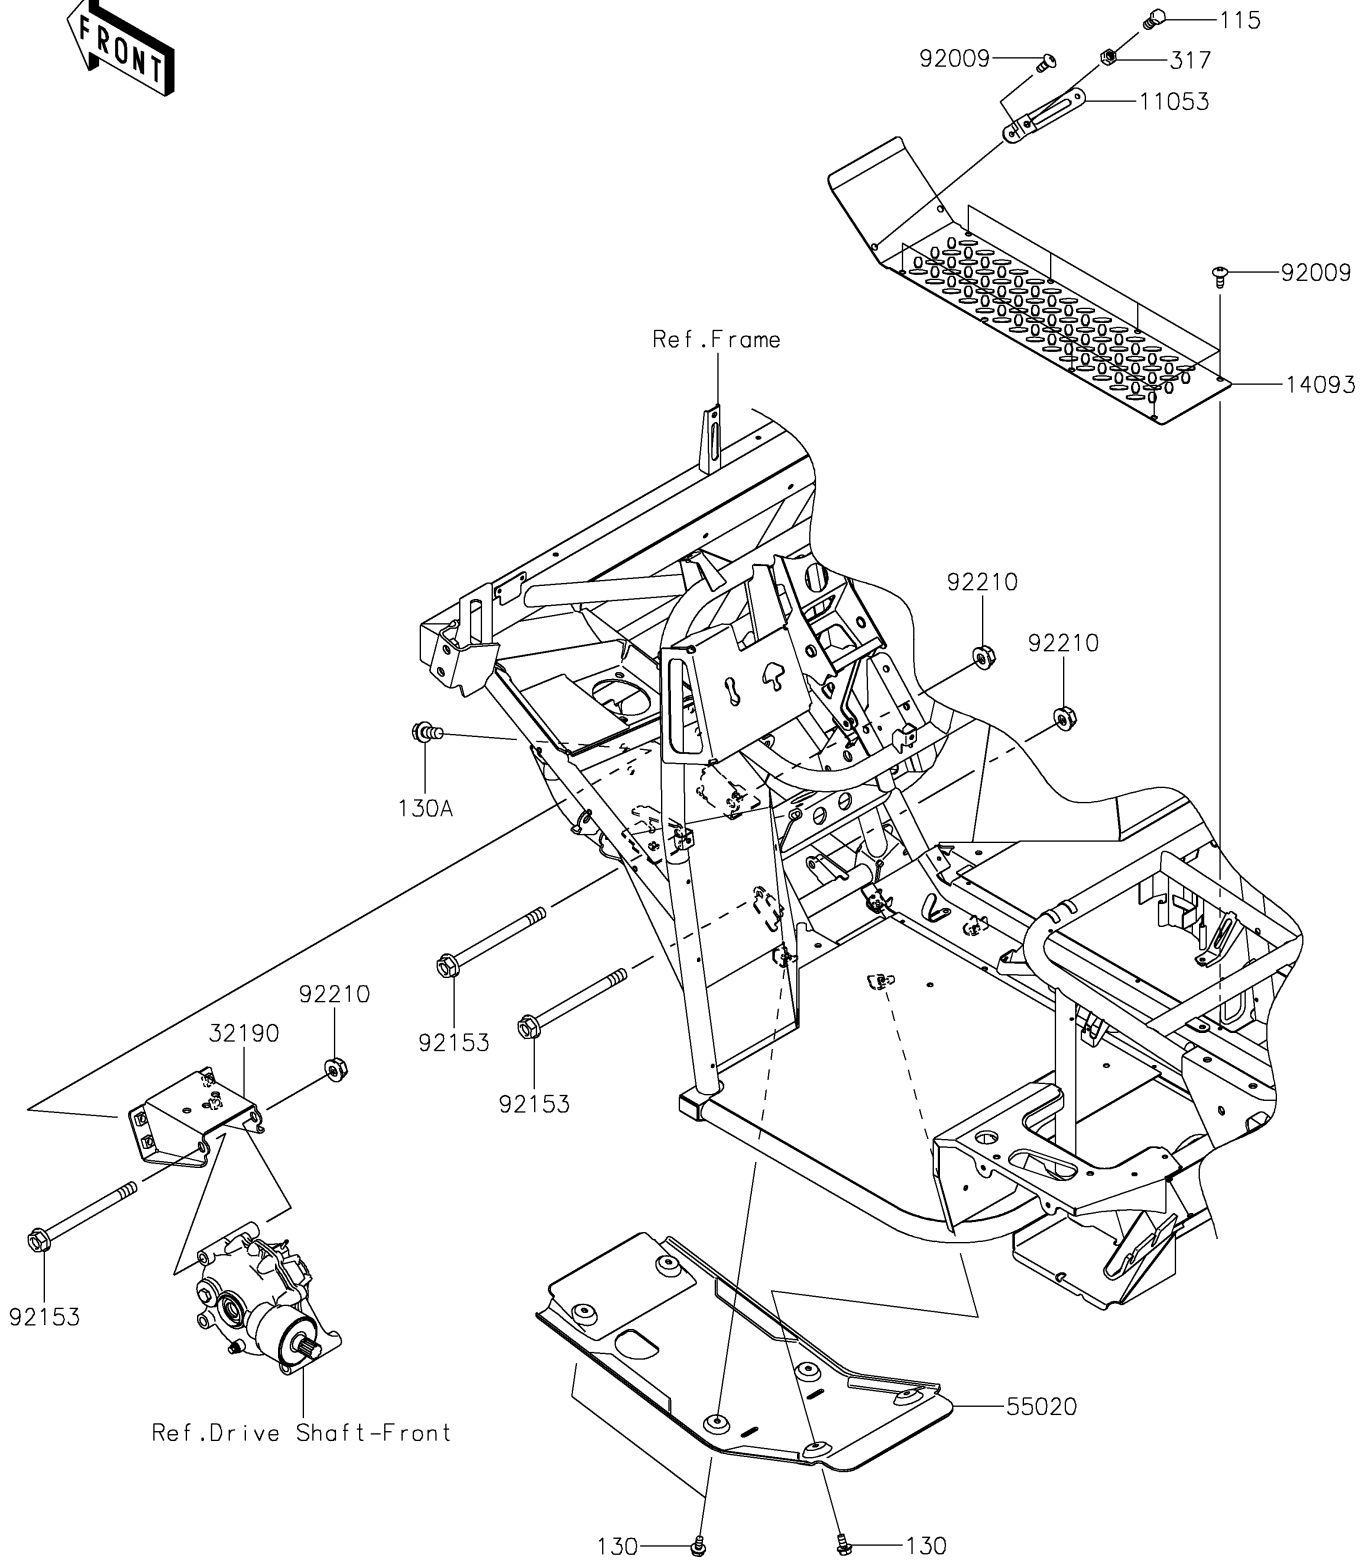

2020 MULE SX™ 4x4 XC LE FI PARTS DIAGRAM

Engine Mount

F2122

2020 MULE SX™ 4x4 XC LE FI PARTS LIST

Engine Mount

ITEM NAME	PART NUMBER	QUANTITY
BRACKET,THROTTLE LEVER (Ref # 11053)	11053-1670	1
COVER,FLOOR,CNT (Ref # 14093)	14093-0469	1
BRACKET-ENGINE (Ref # 32190)	32190-0639	1
GUARD,FRONT DIFF (Ref # 55020)	55020-0165	1
SCREW,TAPPING,6X16 (Ref # 92009)	92009-1166	9
BOLT,FLANGED,10X120 (Ref # 92153)	92153-7502	3
NUT,LOCK,FLANGED,10MM (Ref # 92210)	92210-0276	3
BOLT-SMALL-UPSET,8X20 (Ref # 115)	115BA0820	1
BOLT-FLANGED,6X12 (Ref # 130)	130BA0612	6
BOLT-FLANGED,10X20 (Ref # 130A)	130BA1020	4
NUT-HEX-SMALL,8MM (Ref # 317)	317BA0800	1