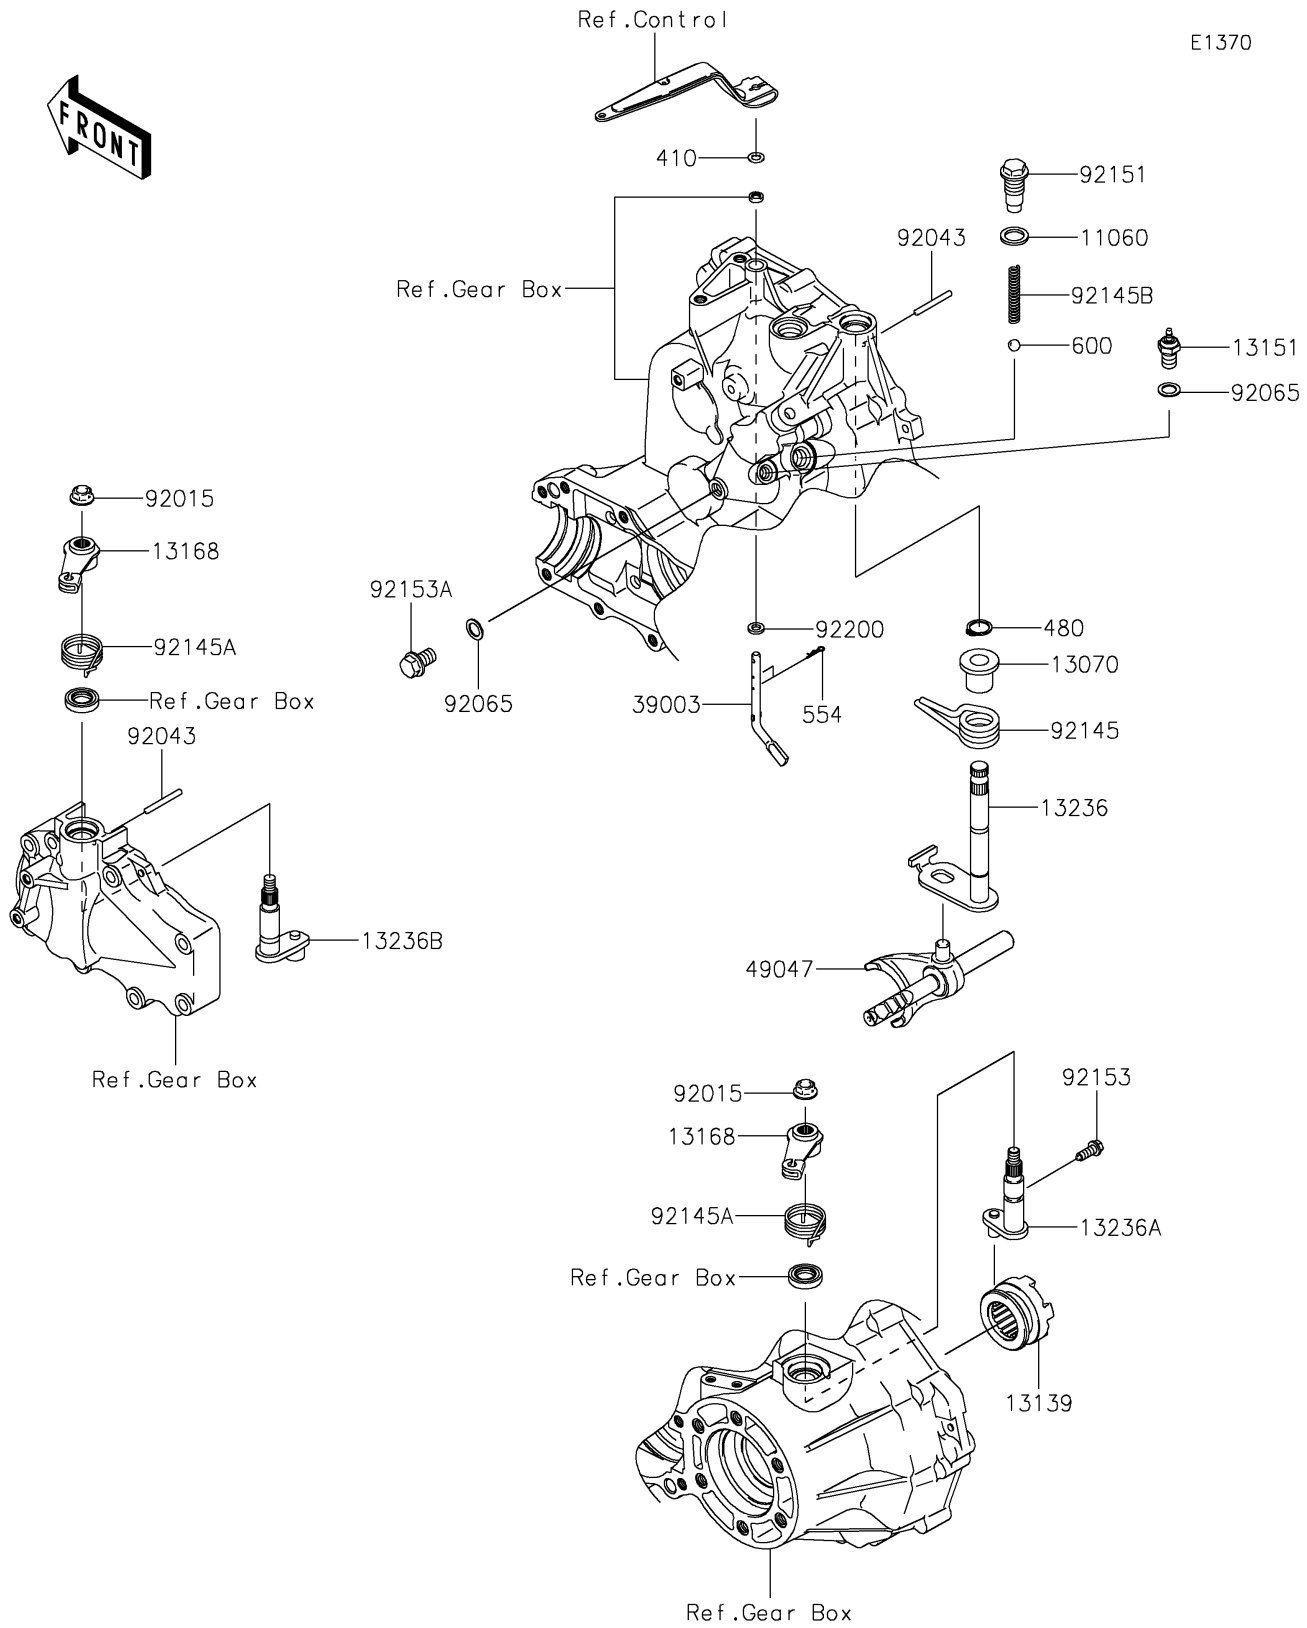

# 2020 MULE SX™ 4x4 XC LE FI PARTS DIAGRAM

## Gear Change Mechanism

E1370

# 2020 MULE SX™ 4x4 XC LE FI PARTS LIST

Gear Change Mechanism

ITEM NAME

PART NUMBER

QUANTITY

---