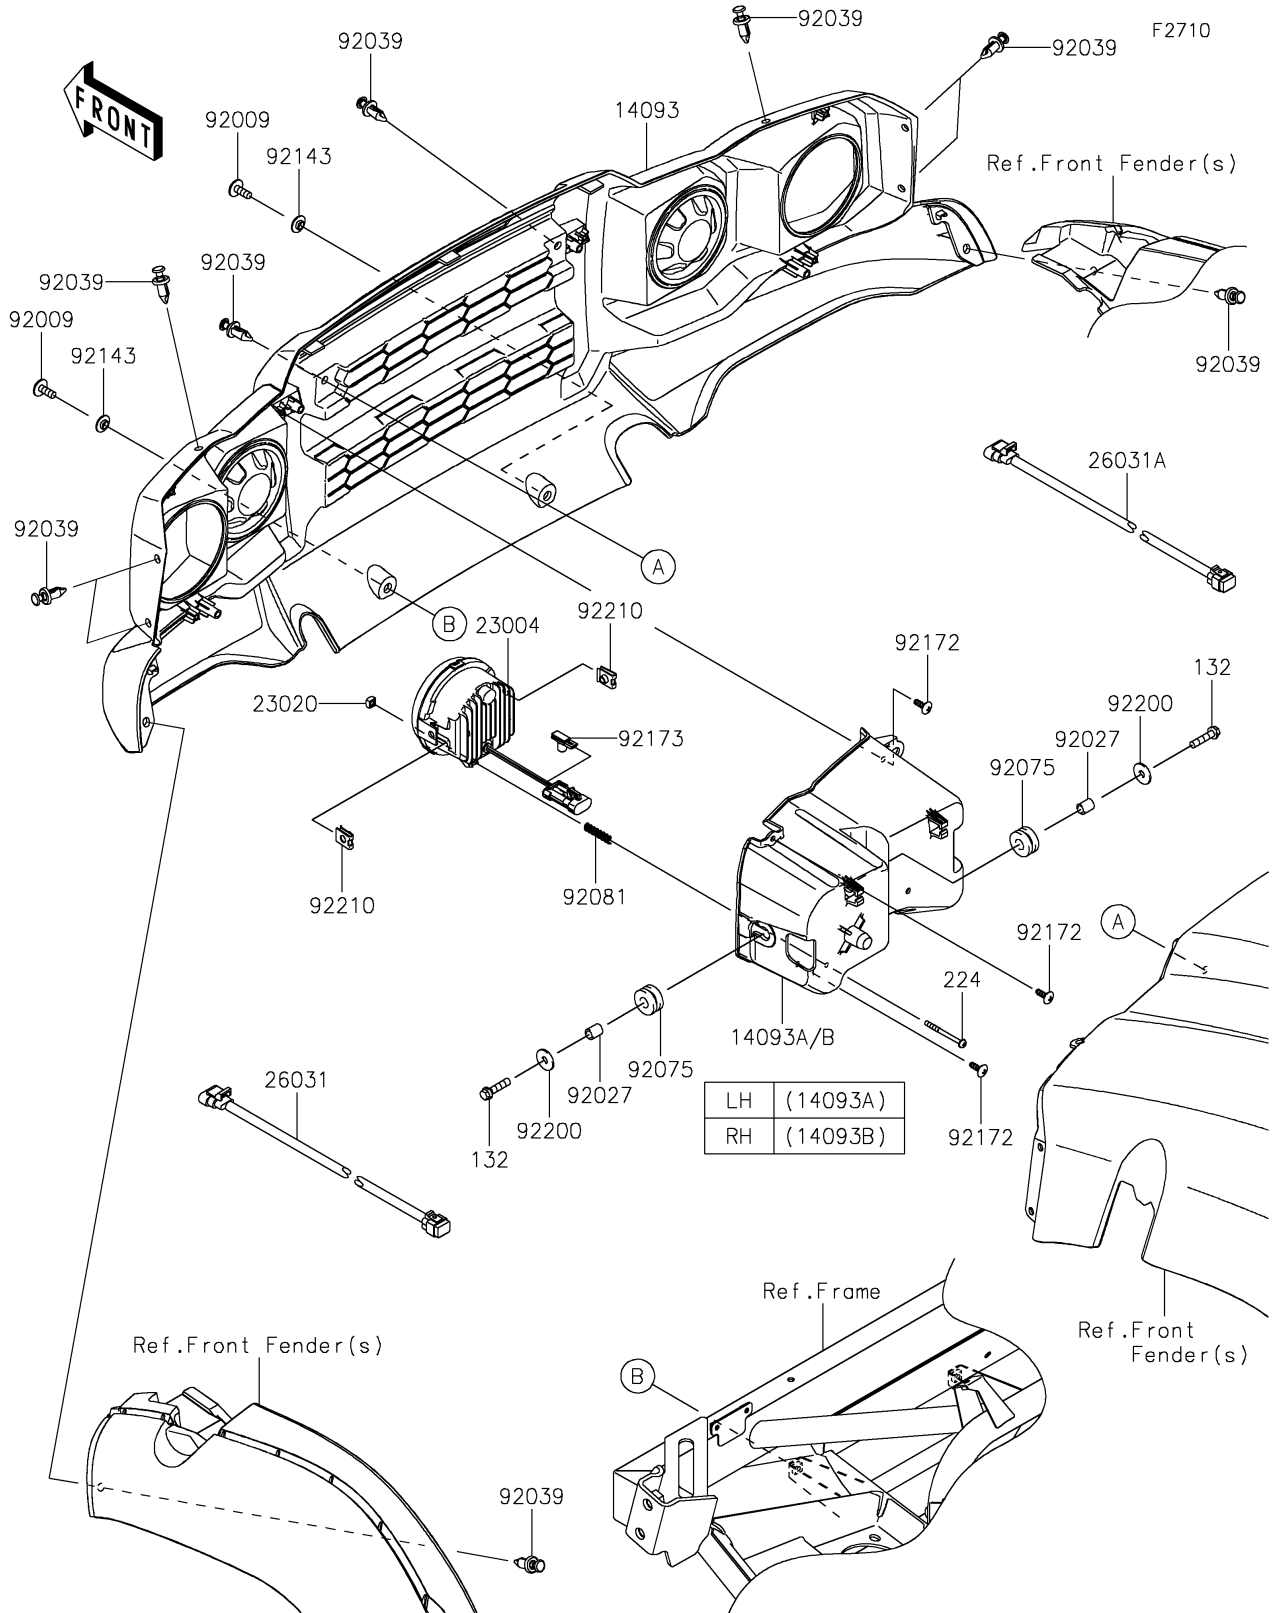

2020 MULE SX™ 4x4 XC CAMO FI PARTS DIAGRAM

Headlight(s)

2020 MULE SX™ 4x4 XC CAMO FI PARTS LIST

Headlight(s)

ITEM NAME	PART NUMBER	QUANTITY
COVER,FR GRILL (Ref # 14093)	14093-0392	1
COVER,HEAD LAMP,LH (Ref # 14093A)	14093-0394	1
COVER,HEAD LAMP,RH (Ref # 14093B)	14093-0395	1
LAMP-HEAD (Ref # 23004)	23004-0372	2
NUT,4MM,FOCUS ADJUST (Ref # 23020)	23020-018	2
HARNESS,HEAD LAMP,LH (Ref # 26031)	26031-2384	1
HARNESS,HEAD LAMP,RH (Ref # 26031A)	26031-2385	1
SCREW,6X16 (Ref # 92009)	92009-1621	2
COLLAR,6.8X10X12 (Ref # 92027)	92027-162	4
RIVET (Ref # 92039)	92039-0776	10
DAMPER,10X24X12 (Ref # 92075)	92075-1690	4
SPRING,FOCUS ADJUST (Ref # 92081)	92081-1896	2
COLLAR (Ref # 92143)	92143-1087	2
SCREW,TAPPING,5X14 (Ref # 92172)	92172-0265	6
CLAMP (Ref # 92173)	92173-1491	2
WASHER,6.5X20X1.6 (Ref # 92200)	92200-0283	4
NUT (Ref # 92210)	92210-1125	4
BOLT-FLANGED-SMALL,6X25 (Ref # 132)	132BA0625	4
SCREW-PAN-WP-CROS,4X45 (Ref # 224)	224AA0445	2