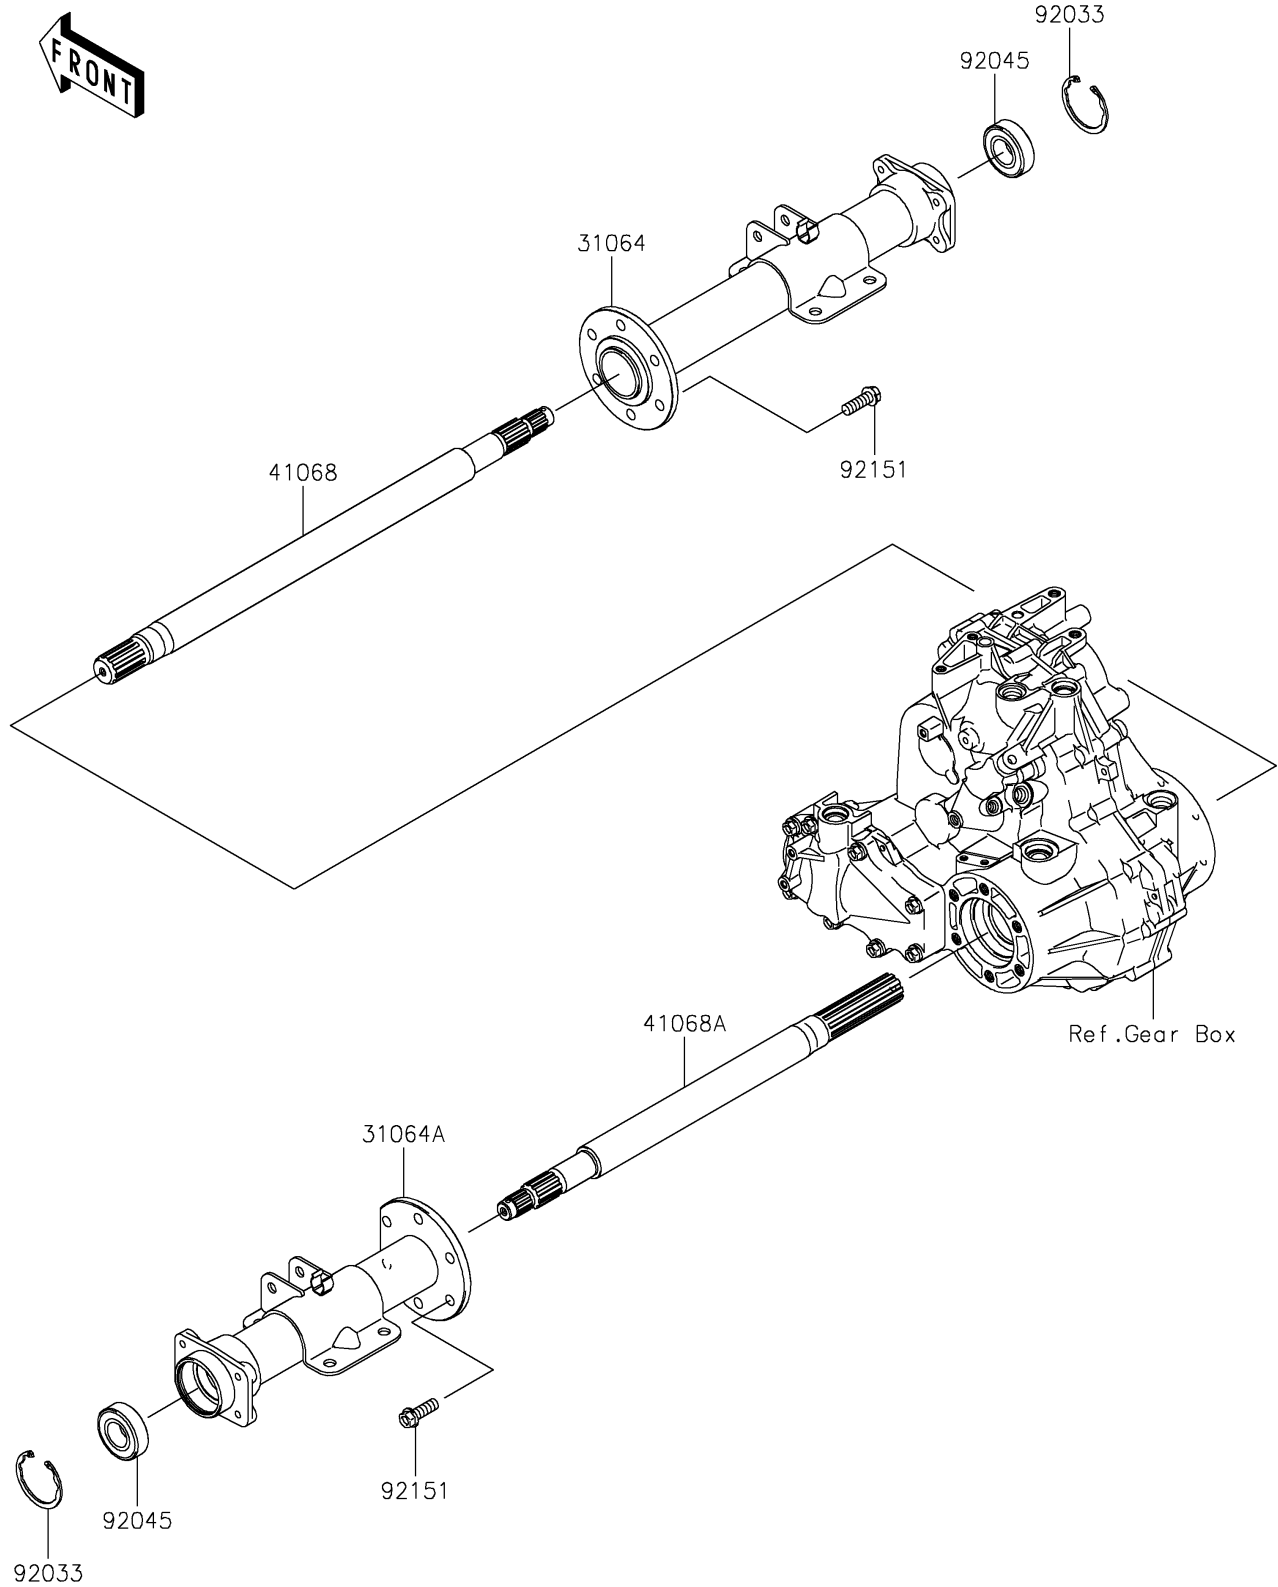

2020 MULE SX™ 4x4 XC CAMO FI

PARTS DIAGRAM

Rear Axle

E3133

2020 MULE SX™ 4x4 XC CAMO FI

PARTS LIST

Rear Axle

ITEM NAME	PART NUMBER	QUANTITY
PIPE-COMP,RH (Ref # 31064)	31064-0709	1
PIPE-COMP,LH (Ref # 31064A)	31064-0710	1
AXLE,RH (Ref # 41068)	41068-0036	1
AXLE,LH (Ref # 41068A)	41068-0037	1
RING-SNAP (Ref # 92033)	92033-2149	2
BEARING-BALL,6205A26DDU2 (Ref # 92045)	92045-0044	2
BOLT,10X28 (Ref # 92151)	92151-2142	12