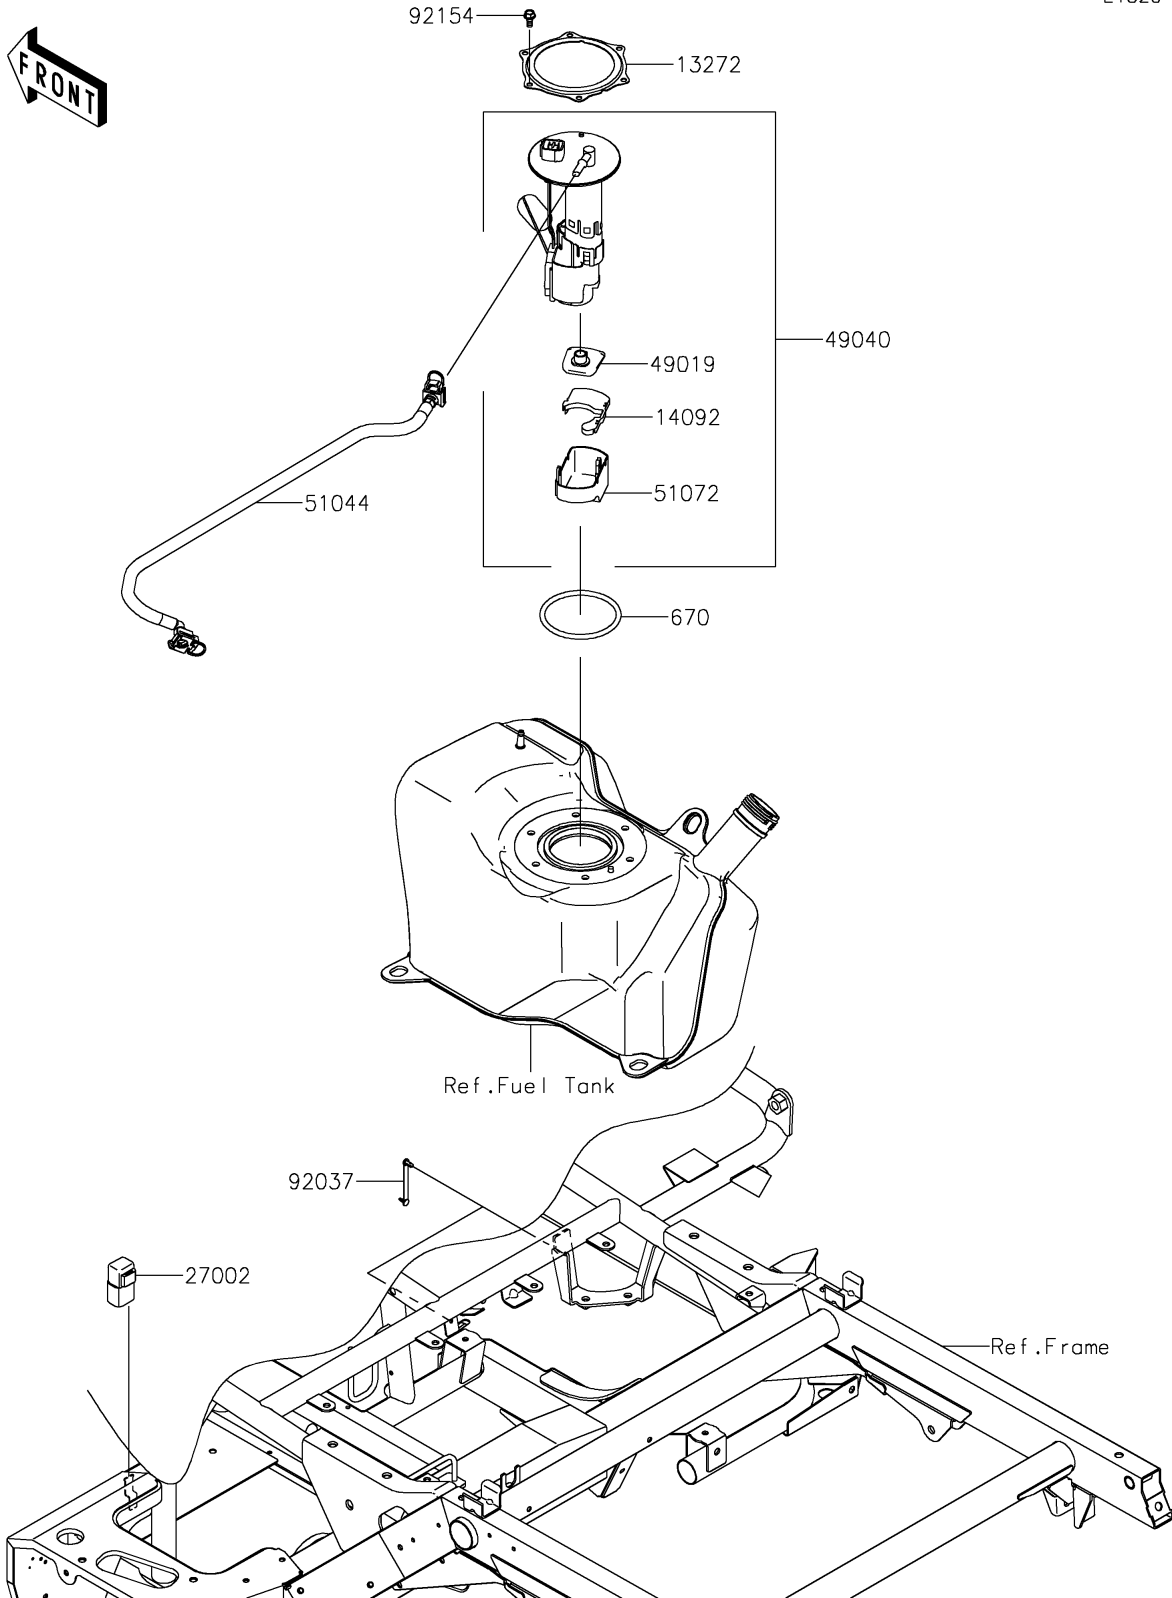

2020 MULE SX™ 4x4 XC CAMO FI PARTS DIAGRAM

Fuel Pump

E1520

2020 MULE SX™ 4x4 XC CAMO FI PARTS LIST

Fuel Pump

ITEM NAME	PART NUMBER	QUANTITY
PLATE (Ref # 13272)	13272-2501	1
COVER (Ref # 14092)	14092-1044	1
RELAY-ASSY (Ref # 27002)	27002-1088	1
FILTER-FUEL (Ref # 49019)	49019-0013	1
PUMP-FUEL (Ref # 49040)	49040-0718	1
TUBE-ASSY (Ref # 51044)	51044-0928	1
CHAMBER-FUEL (Ref # 51072)	51072-0003	1
CLAMP,SPEED,L=58 (Ref # 92037)	92037-1163	2
BOLT,FUEL PUMP (Ref # 92154)	92154-1326	6
O RING (Ref # 670)	670E5090	1