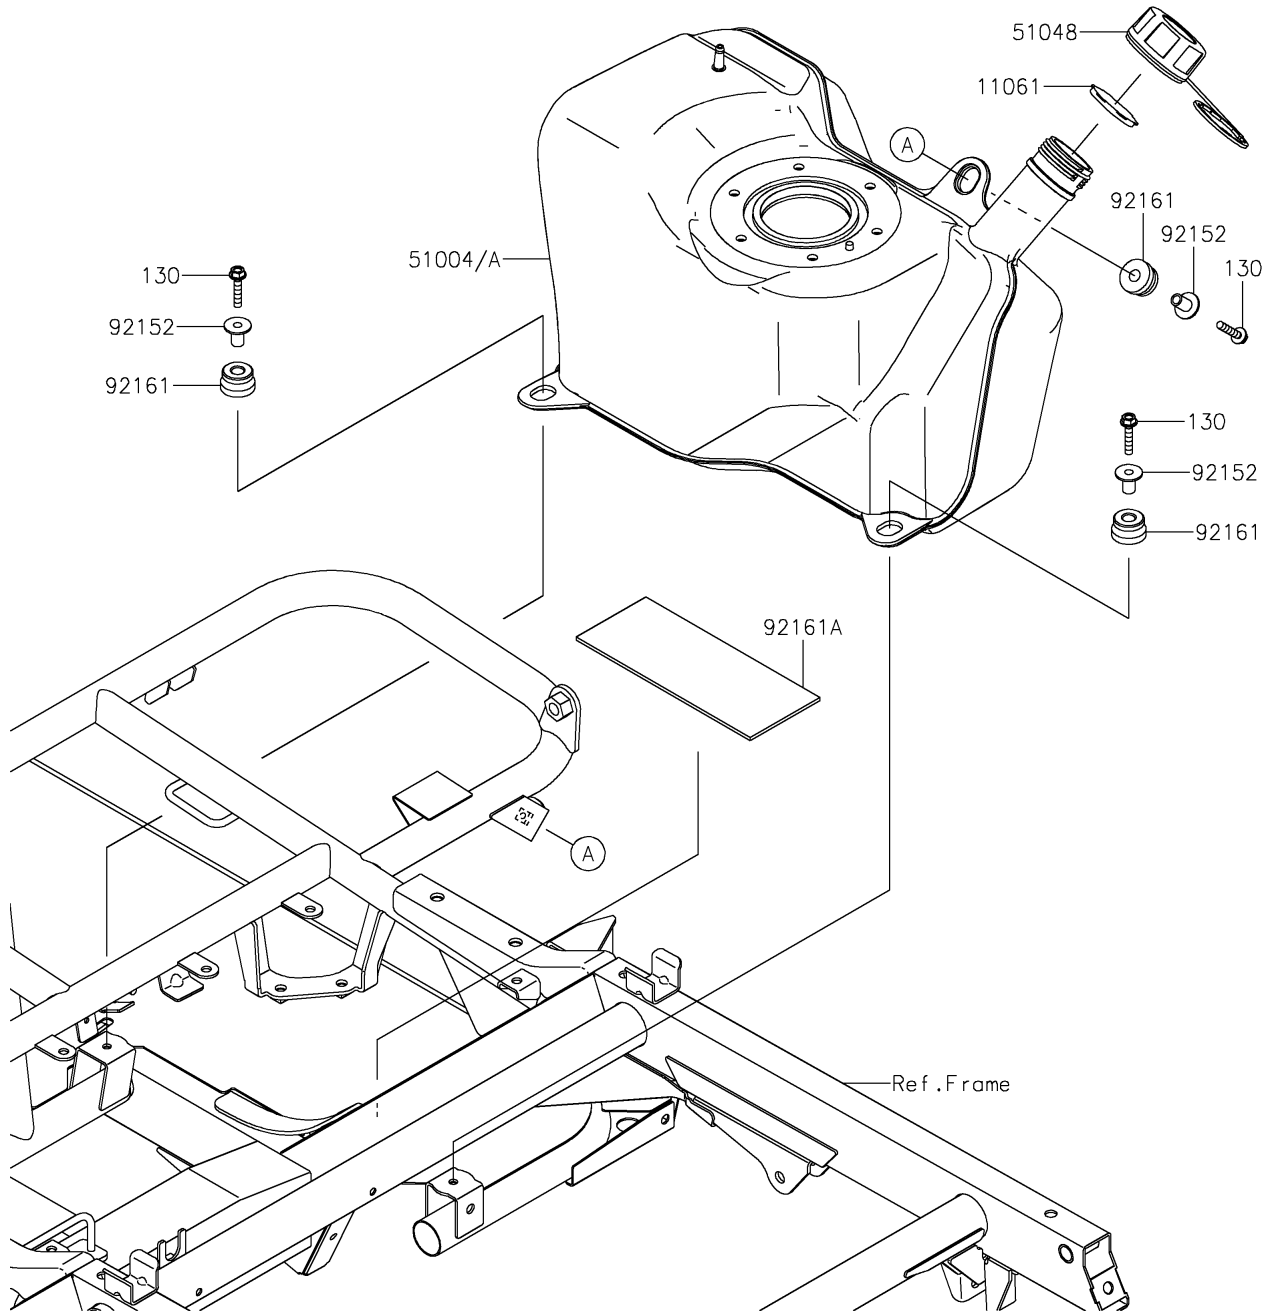

2020 MULE SX™ 4x4 XC FI PARTS DIAGRAM

Fuel Tank

F2410

2020 MULE SX™ 4x4 XC FI PARTS LIST

Fuel Tank

ITEM NAME	PART NUMBER	QUANTITY
GASKET,FUEL TANK CAP (Ref # 11061)	11061-0395	1
TANK-FUEL (Ref # 51004)	51004-0010	1
CAP-ASSY-TANK,FUEL (Ref # 51048)	51048-0026	1
COLLAR,6.8X10X18.1 (Ref # 92152)	92152-1867	3
DAMPER,10X28X17 (Ref # 92161)	92161-1614	3
DAMPER,80X200X3.175 (Ref # 92161A)	92161-1645	1
BOLT-FLANGED,6X30 (Ref # 130)	130BA0630	3