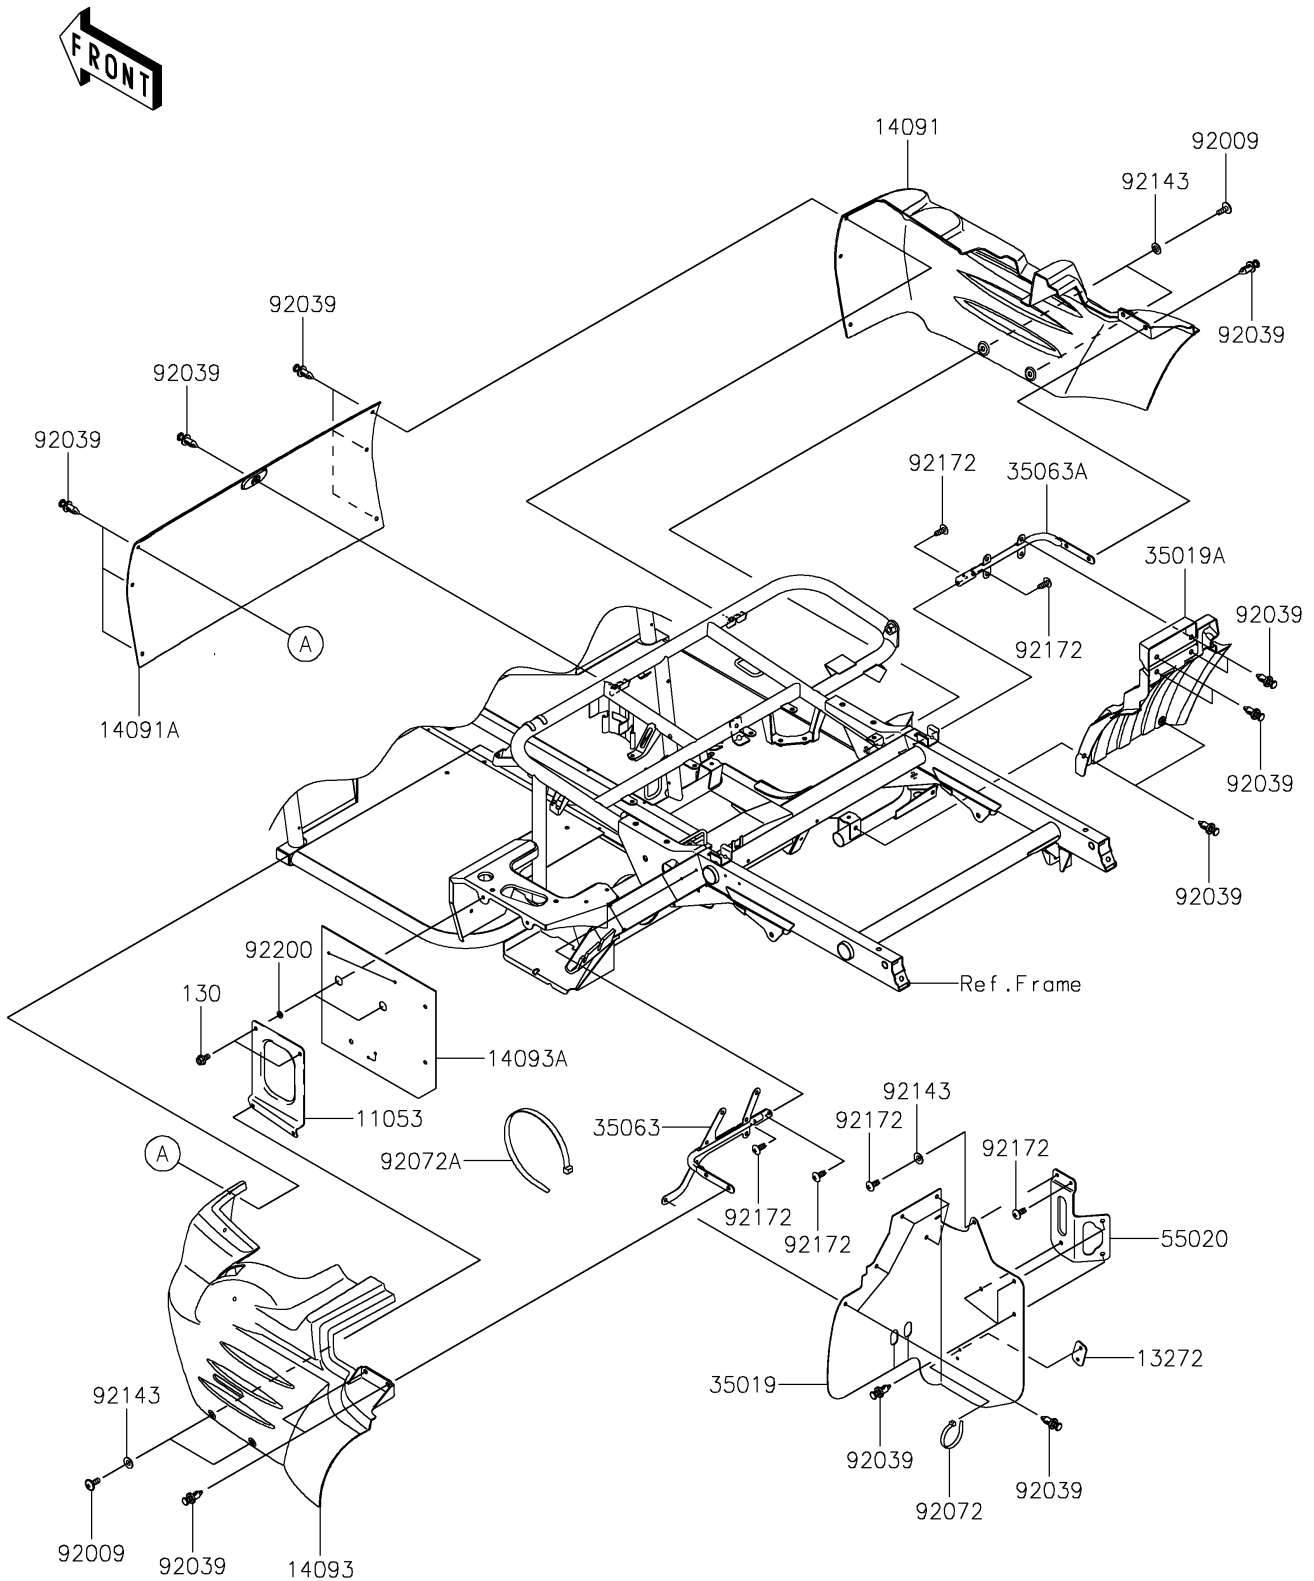

2020 MULE SX™ 4x4 XC FI

PARTS DIAGRAM

Frame Fittings(Rear)

F2131

2020 MULE SX™ 4x4 XC FI

PARTS LIST

Frame Fittings(Rear)

ITEM NAME	PART NUMBER	QUANTITY
BRACKET (Ref # 11053)	11053-0857	1
PLATE (Ref # 13272)	13272-7516	1
COVER,REAR SIDE,RH,F.BLACK (Ref # 14091)	14091-0224-6Z	1
COVER,UNDER SEAT,CNT,F.BLACK (Ref # 14091A)	14091-0341-6Z	1
COVER,REAR SIDE,LH,F.BLACK (Ref # 14093)	14093-0500-6Z	1
COVER,BATTERY (Ref # 14093A)	14093-0750	1
FLAP,SIDE COVER,LH (Ref # 35019)	35019-0610	1
FLAP,SIDE COVER,RH (Ref # 35019A)	35019-0612	1
STAY,LH (Ref # 35063)	35063-0784	1
STAY,RH (Ref # 35063A)	35063-1333	1
GUARD,COOLING FAN (Ref # 55020)	55020-7527	1
SCREW,6X16 (Ref # 92009)	92009-1621	4
RIVET (Ref # 92039)	92039-0776	25
BAND,L=188 (Ref # 92072)	92072-1239	1
BAND,L=368.3 (Ref # 92072A)	92072-3872	1
COLLAR (Ref # 92143)	92143-1087	5
SCREW,TAPPING,6X16 (Ref # 92172)	92172-0739	6
WASHER,7.2X14.3X1.6 (Ref # 92200)	92200-2207	2
BOLT-FLANGED,6X12 (Ref # 130)	130BA0612	2