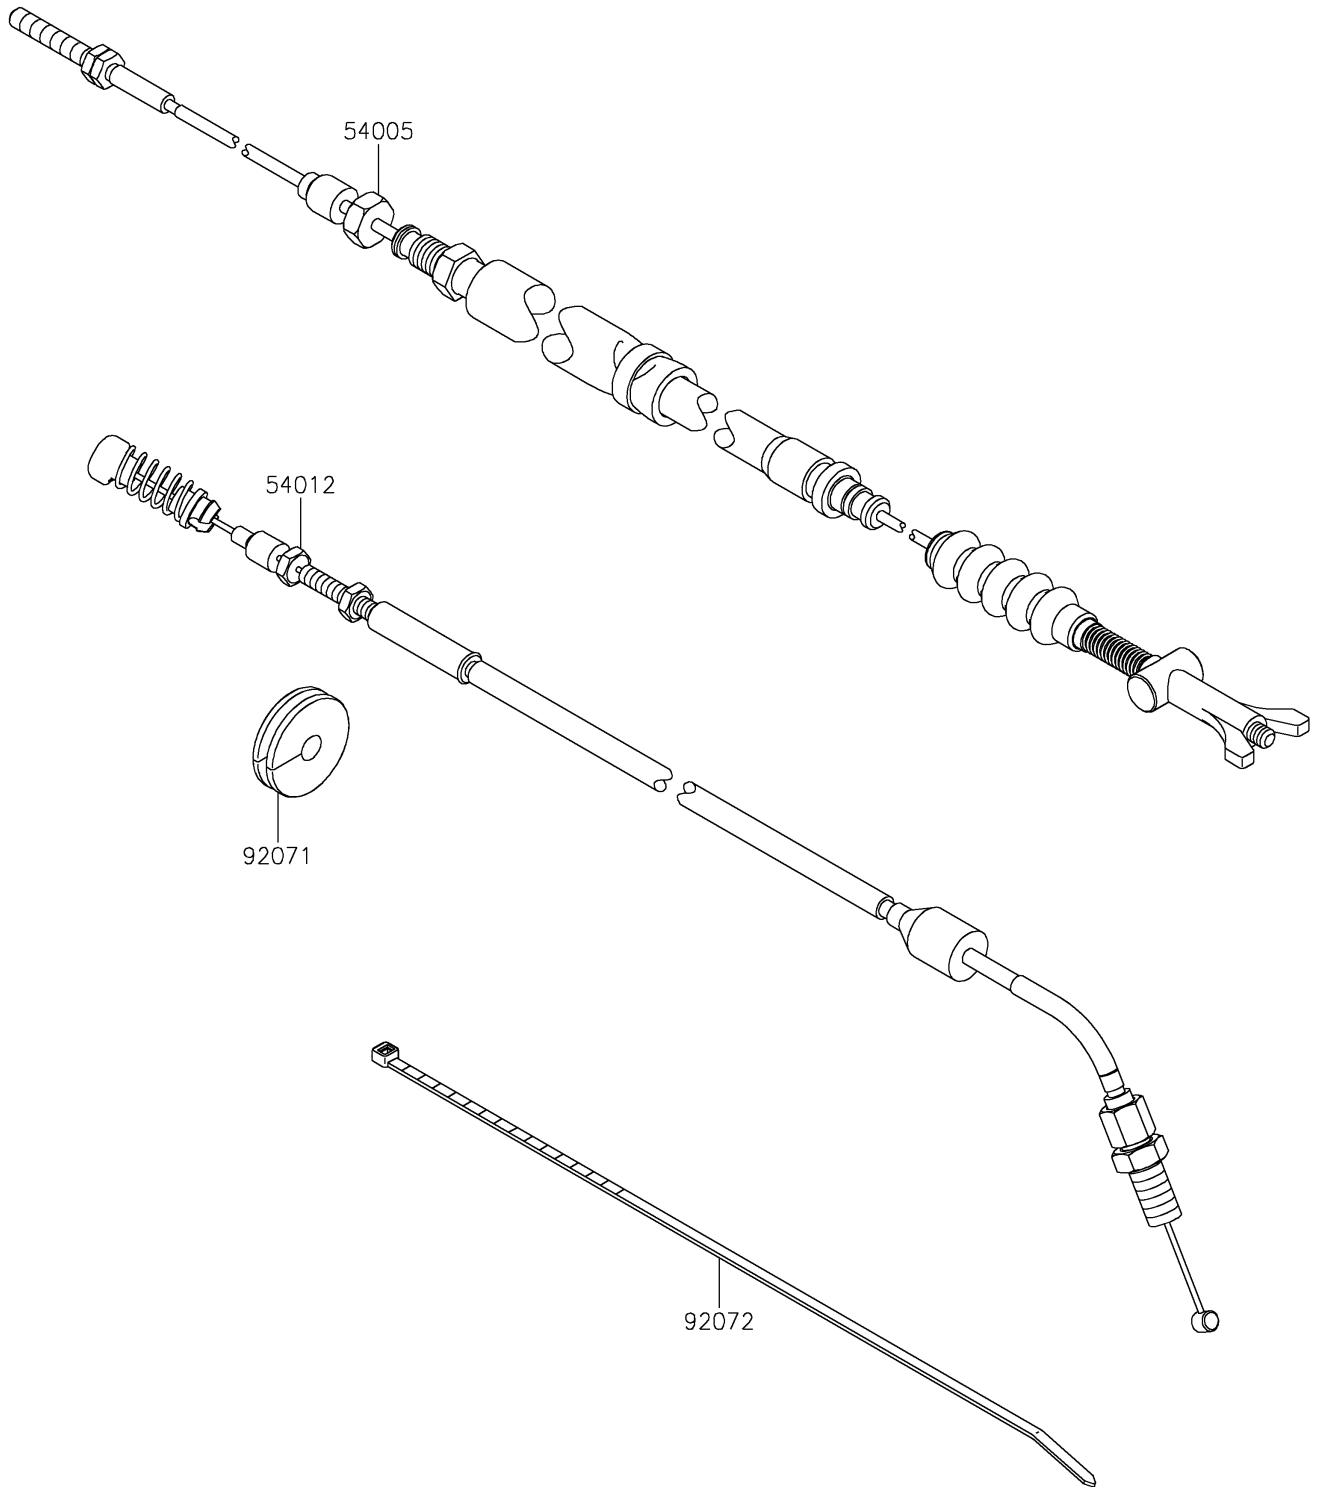

2020 TERYX4™ LE CAMO PARTS DIAGRAM

Cables

F2540

2020 TERYX4™ LE CAMO PARTS LIST

Cables

ITEM NAME	PART NUMBER	QUANTITY
CABLE-BRAKE (Ref # 54005)	54005-0042	1
CABLE-THROTTLE (Ref # 54012)	54012-0700	1
GROMMET (Ref # 92071)	92071-1136	1
BAND,L=292.1 (Ref # 92072)	92072-3509	1